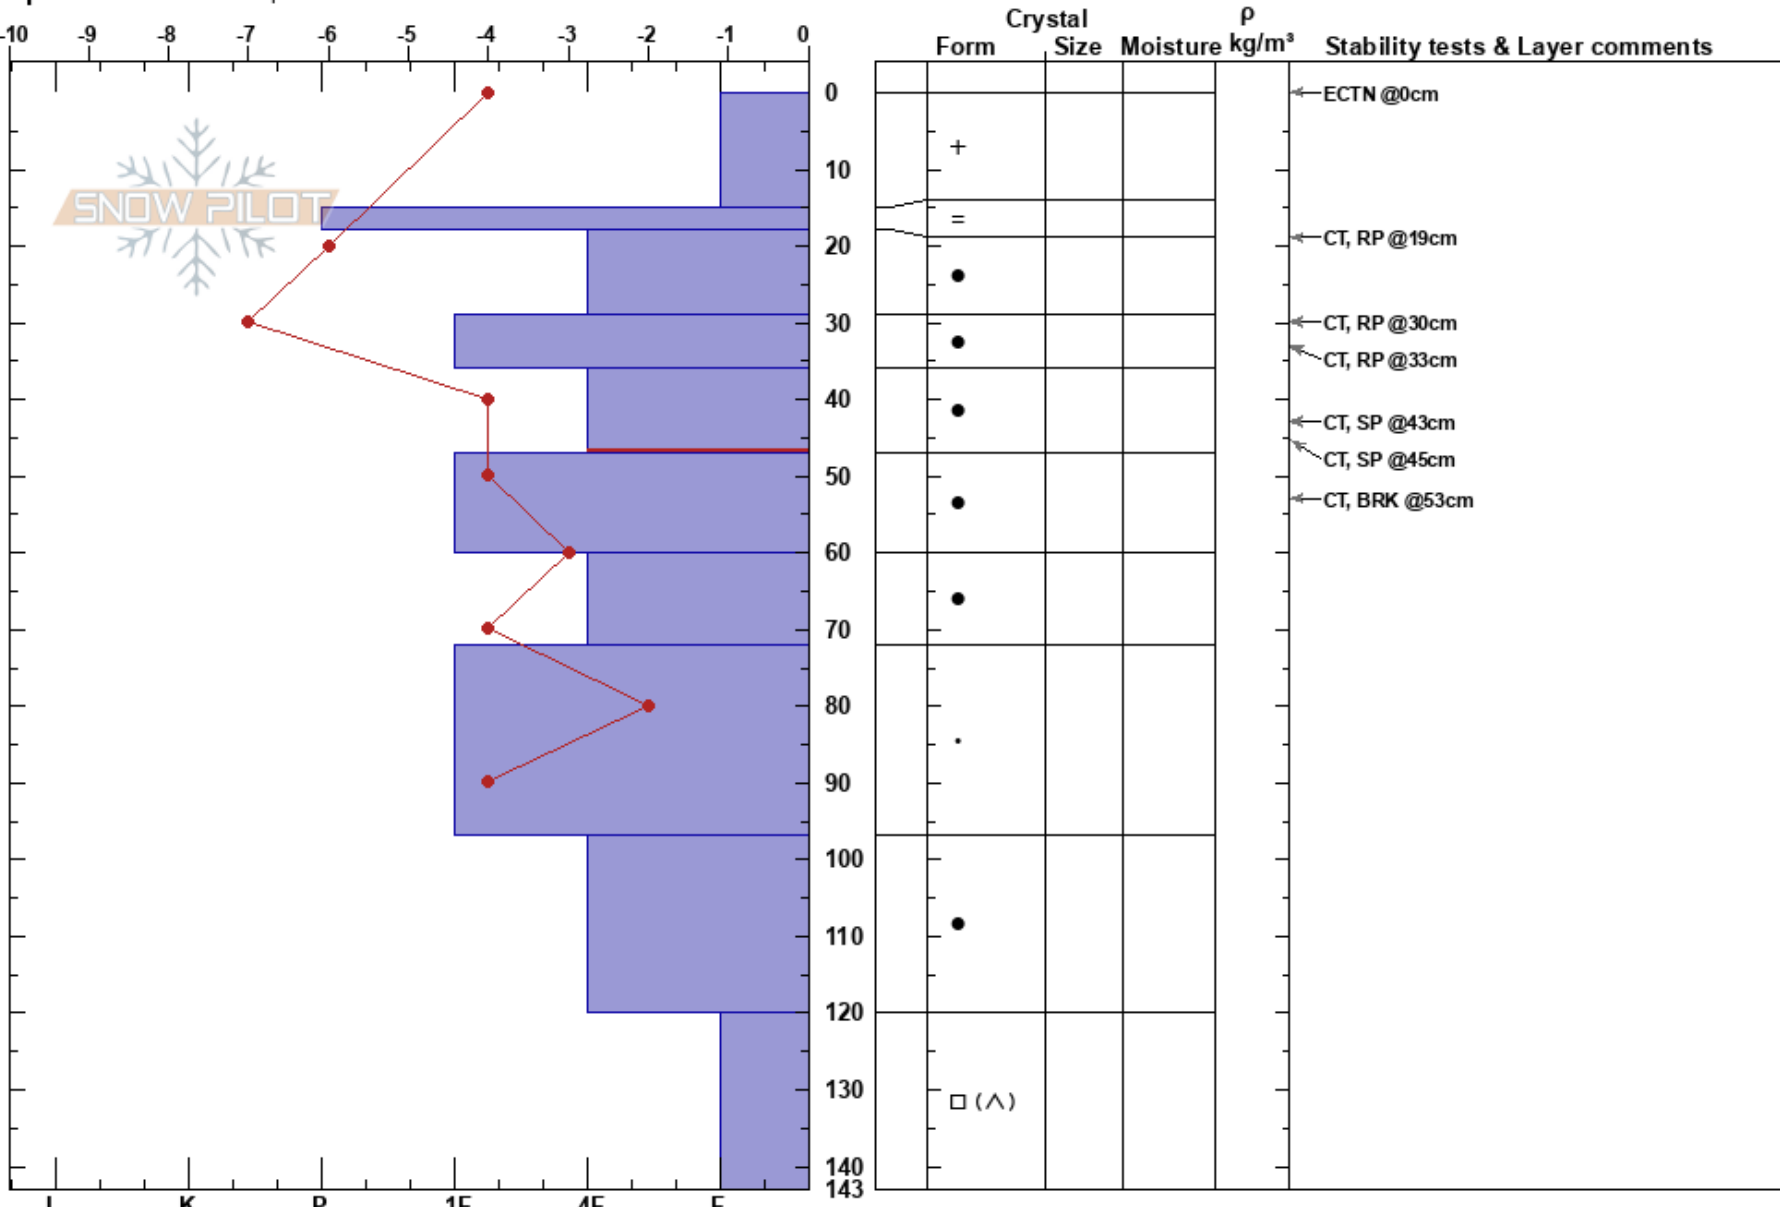

East Sergeants  
 Salmon River Mountains  
 ID  
 Elevation: 7800 ft  
 Aspect: E  
 Specifics: We skied slope

Sam Thackeray  
 01/22/2019 - 2:00pm  
 Co-ord:  
 Slope Angle: 27°  
 Wind Loading: previous

Stability:  
 Air Temperature: -9°C  
 Sky Cover: OVC  
 Precipitation: NO  
 Wind: SW Light Breeze

HS:143  
 Layer Notes:  
 36-47cm: Problematic layer

Notes: Surprised by the lack of wind loading and slab formation during the previous storm