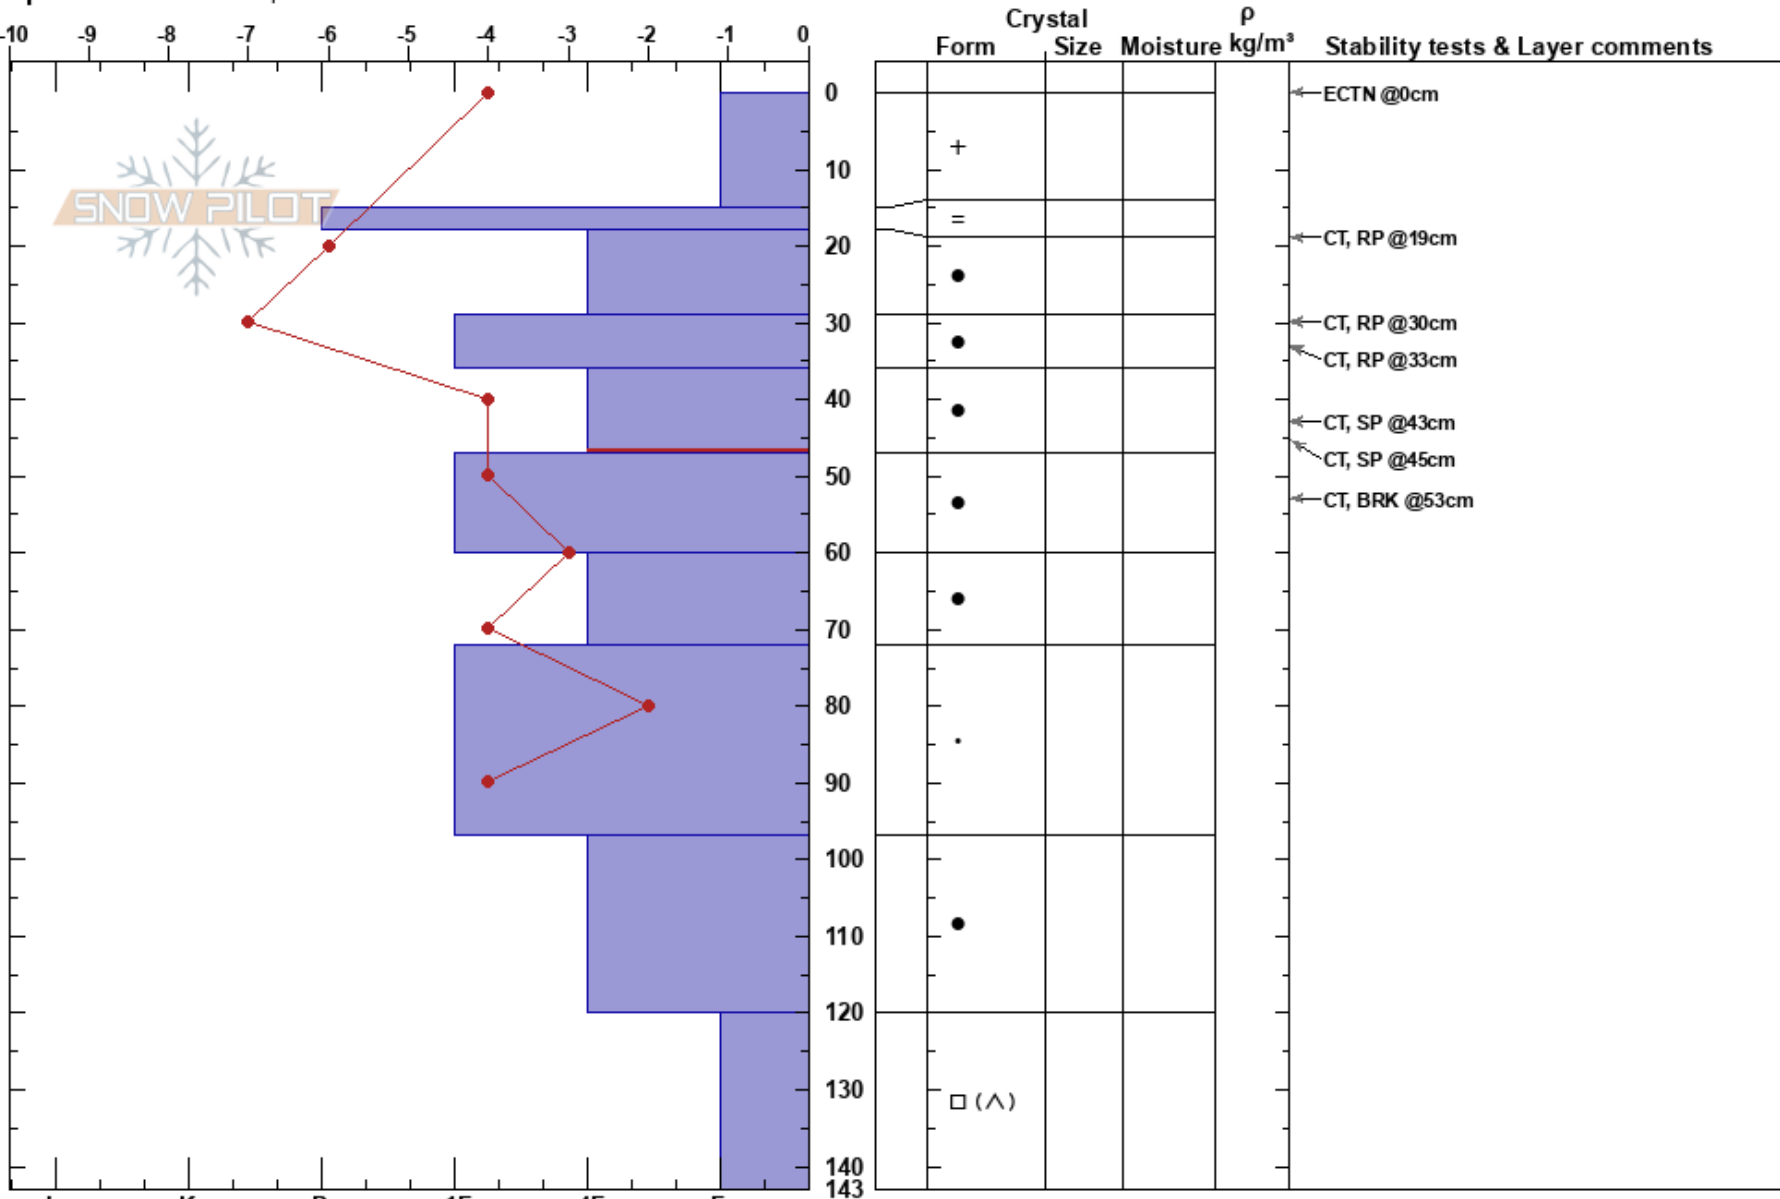

East Sergeants  
 Salmon River Mountains  
 ID  
 Elevation: 7800 ft  
 Aspect: E  
 Specifics: We skied slope

Sam Thackeray  
 01/22/2019 - 2:00pm  
 Co-ord:  
 Slope Angle: 27°  
 Wind Loading: previous

Stability:  
 Air Temperature: -9°C  
 Sky Cover: OVC  
 Precipitation: NO  
 Wind: SW Light Breeze

HS:143  
 Layer Notes:  
 36-47cm: Problematic layer

Notes: Surprised by the lack of wind loading and slab formation during the previous storm