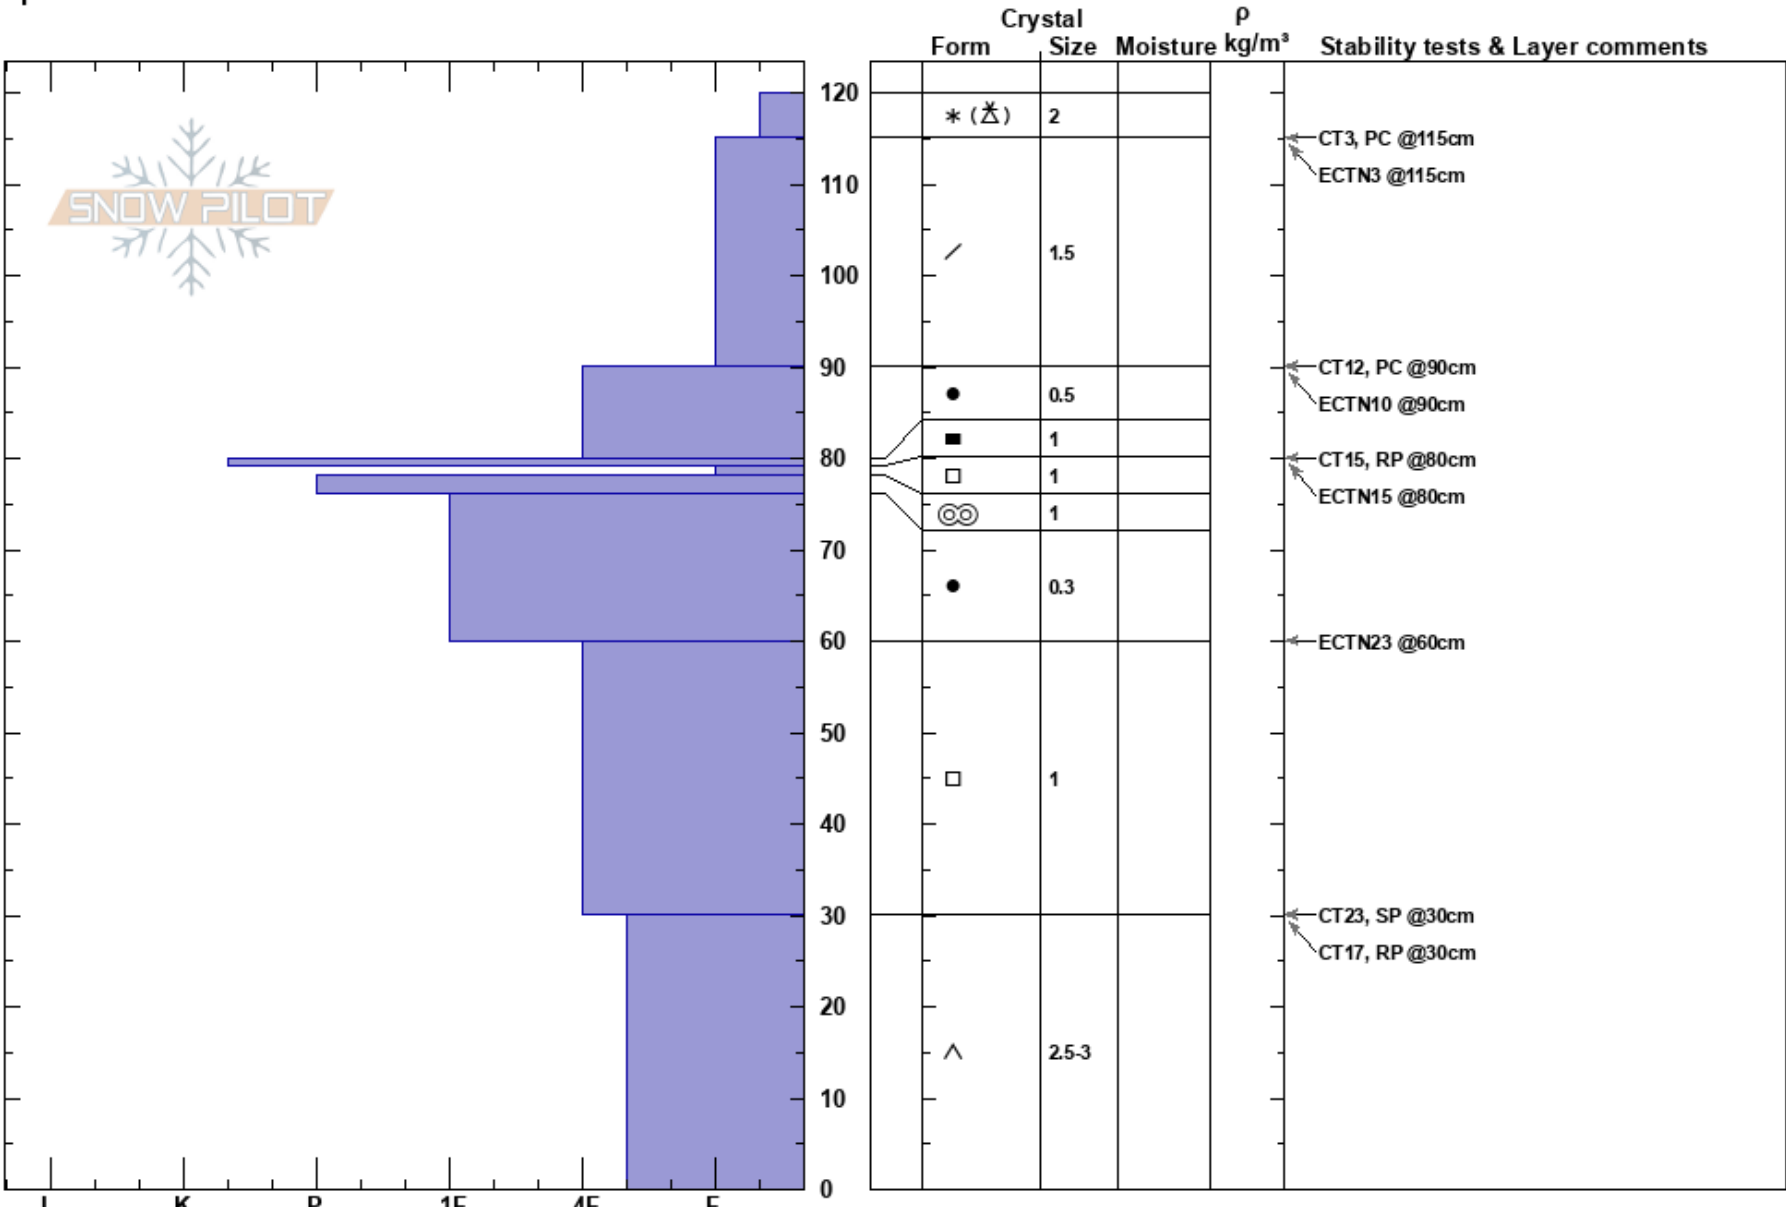

Galena Pass, Punchbowl  
 Smoky  
 ID  
 Elevation: 8930 ft  
 Aspect: 130°  
 Specifics:

peter carse  
 01/23/2019 - 11:30am  
 Co-ord: 43.90250N, -114.69851W  
 Slope Angle: 30°  
 Wind Loading: no

Stability: Good  
 Air Temperature: -6°C  
 Sky Cover: OVC  
 Precipitation: S1  
 Wind: Calm

HS:120  
 PF:65  
 Layer Notes:

**Notes:** No obvious signs of instability in this area of lower slope angles, deeper pack, and absence of wind loading.  
 No props on ect's, but planar test results on basal layer still concerning.