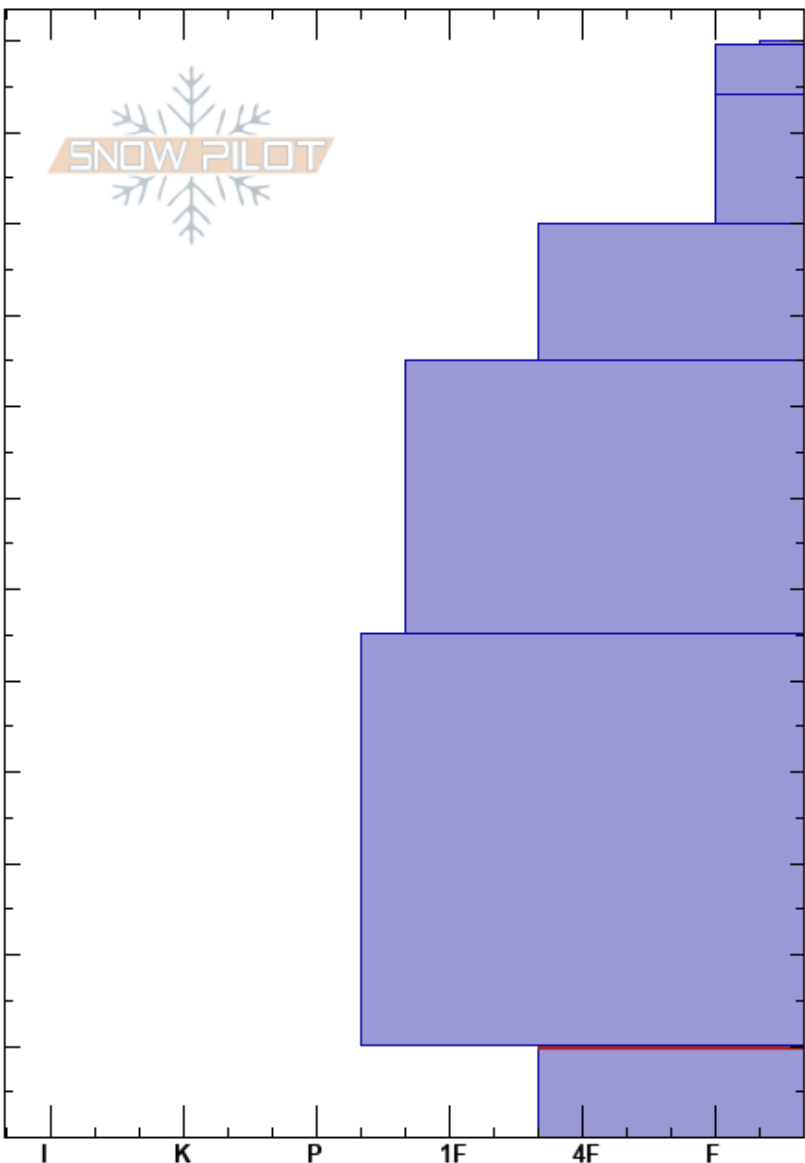

End of LH Ridge  
 Lionhead Range  
 MT  
 Elevation: 8976 ft  
 Aspect: 40°  
 Specifics:

Doug Chabot-Admin  
 01/18/2017 - 11:50am  
 Co-ord: 44.70735N, -111.30472W  
 Slope Angle: 25°  
 Wind Loading: previous

Stability: Good  
 Air Temperature: -5°C  
 Sky Cover: CLR  
 Precipitation: NO  
 Wind: SW Moderate

HS: 120  
 10-0cm: Problematic layer

Height (cm)	Crystal		Moisture	$\rho$ kg/m <sup>3</sup>	Stability tests & Layer comments
	Form	Size			
120	∨	3			
118	⊠				
100					← ECTN11 @100cm ← CT13, Q3 @100cm
10	∧	3			← CT22, Q2 @10cm ← PST86/100 (End) @10cm ← ECTX