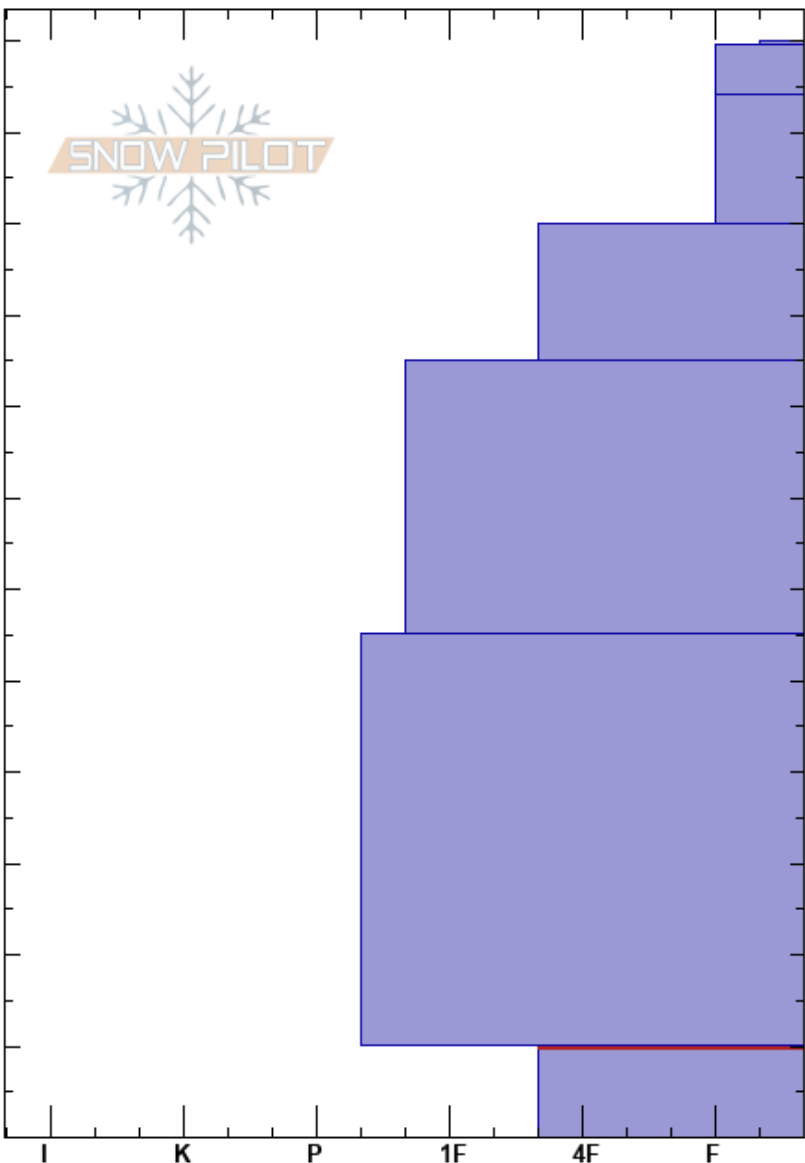

End of LH Ridge
 Lionhead Range
 MT
 Elevation: 8976 ft
 Aspect: 40°
 Specifics:

Doug Chabot-Admin
 01/18/2017 - 11:50am
 Co-ord: 44.70735N, -111.30472W
 Slope Angle: 25°
 Wind Loading: previous

Stability: Good
 Air Temperature: -5°C
 Sky Cover: CLR
 Precipitation: NO
 Wind: SW Moderate

HS: 120
 10-0cm: Problematic layer

Height (cm)	Crystal		Moisture	ρ kg/m ³	Stability tests & Layer comments
	Form	Size			
120	∇	3			
110	◻				
100					← ECTN11 @100cm ← CT13, Q3 @100cm
90					
80					
70					
60					
50					
40					
30					
20					
10					← CT22, Q2 @10cm ← PST86/100 (End) @10cm
0	∧	3			← ECTX