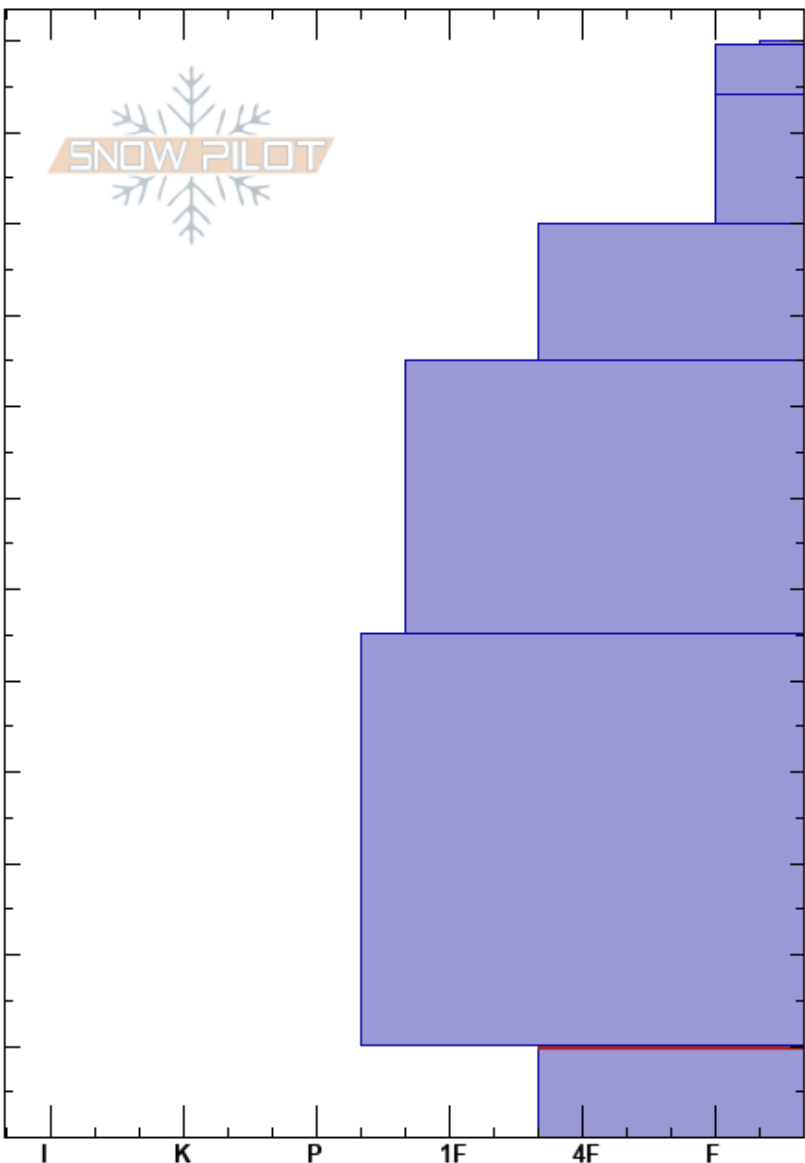

End of LH Ridge  
 Lionhead Range  
 MT  
 Elevation: 8976 ft  
 Aspect: 40°  
 Specifics:

Doug Chabot-Admin  
 01/18/2017 - 11:50am  
 Co-ord: 44.70735N, -111.30472W  
 Slope Angle: 25°  
 Wind Loading: previous

Stability: Good  
 Air Temperature: -5°C  
 Sky Cover: CLR  
 Precipitation: NO  
 Wind: SW Moderate

HS: 120  
 10-0cm: Problematic layer

Height (cm)	Crystal		Moisture	$\rho$ kg/m <sup>3</sup>	Stability tests & Layer comments
	Form	Size			
120	∨	3			
115	⊠				
100					← ECTN11 @100cm ← CT13, Q3 @100cm
10	∧	3			← CT22, Q2 @10cm ← PST86/100 (End) @10cm ← ECTX