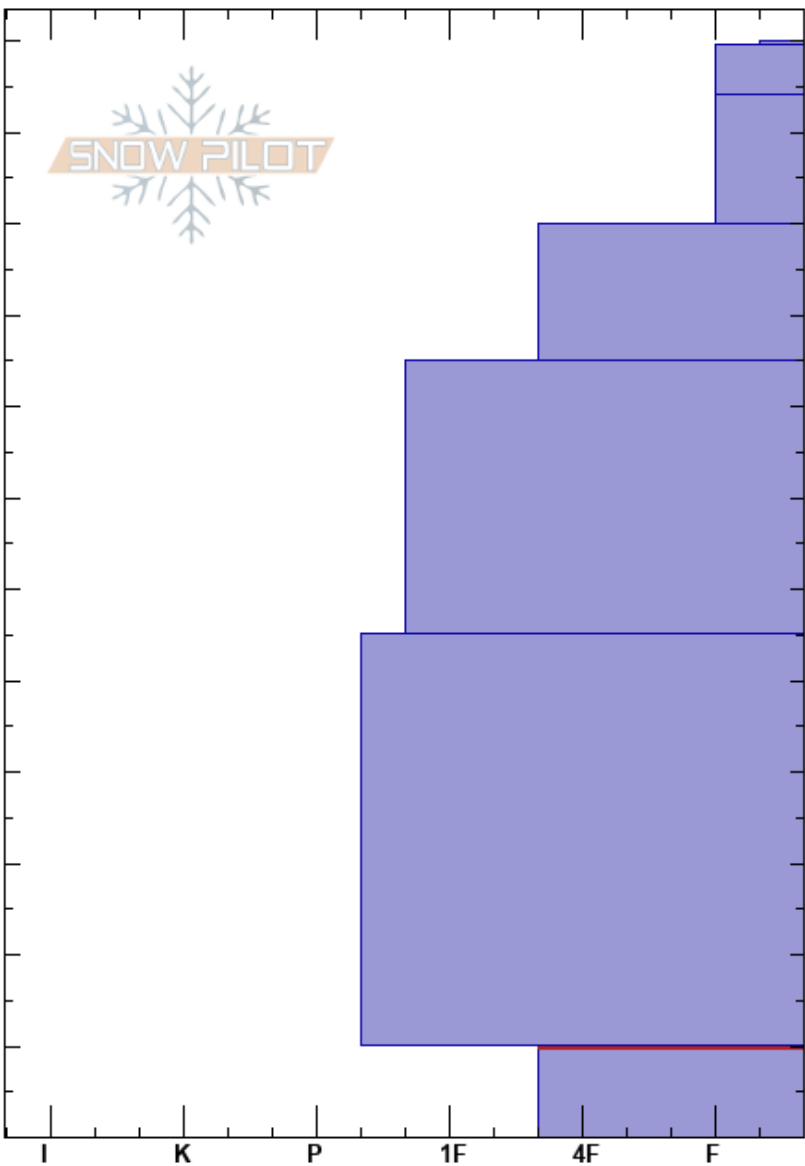

End of LH Ridge
 Lionhead Range
 MT
 Elevation: 8976 ft
 Aspect: 40°
 Specifics:

Doug Chabot-Admin
 01/18/2017 - 11:50am
 Co-ord: 44.70735N, -111.30472W
 Slope Angle: 25°
 Wind Loading: previous

Stability: Good
 Air Temperature: -5°C
 Sky Cover: CLR
 Precipitation: NO
 Wind: SW Moderate

HS: 120
 10-0cm: Problematic layer

Height (cm)	Crystal		Moisture	ρ kg/m ³	Stability tests & Layer comments
	Form	Size			
120	∨	3			
115	⊠				
100					← ECTN11 @100cm ← CT13, Q3 @100cm
10	∧	3			← CT22, Q2 @10cm ← PST86/100 (End) @10cm ← ECTX