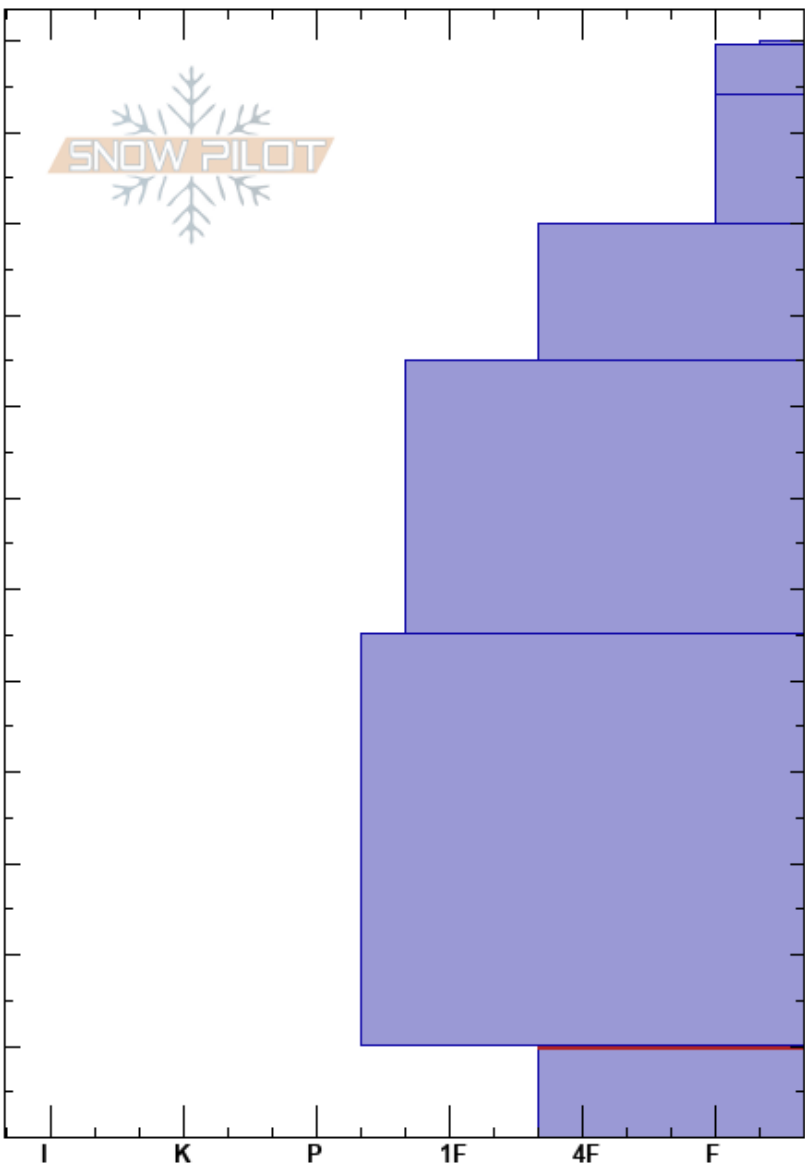

End of LH Ridge
 Lionhead Range
 MT
 Elevation: 8976 ft
 Aspect: 40°
 Specifics:

Doug Chabot-Admin
 01/18/2017 - 11:50am
 Co-ord: 44.70735N, -111.30472W
 Slope Angle: 25°
 Wind Loading: previous

Stability: Good
 Air Temperature: -5°C
 Sky Cover: CLR
 Precipitation: NO
 Wind: SW Moderate

HS: 120
 10-0cm: Problematic layer

Depth (cm)	Crystal		Moisture	ρ kg/m ³	Stability tests & Layer comments
	Form	Size			
120	∨	3			
115	⊠				
100					← ECTN11 @100cm ← CT13, Q3 @100cm
55					
10	∧	3			← CT22, Q2 @10cm ← PST86/100 (End) @10cm ← ECTX