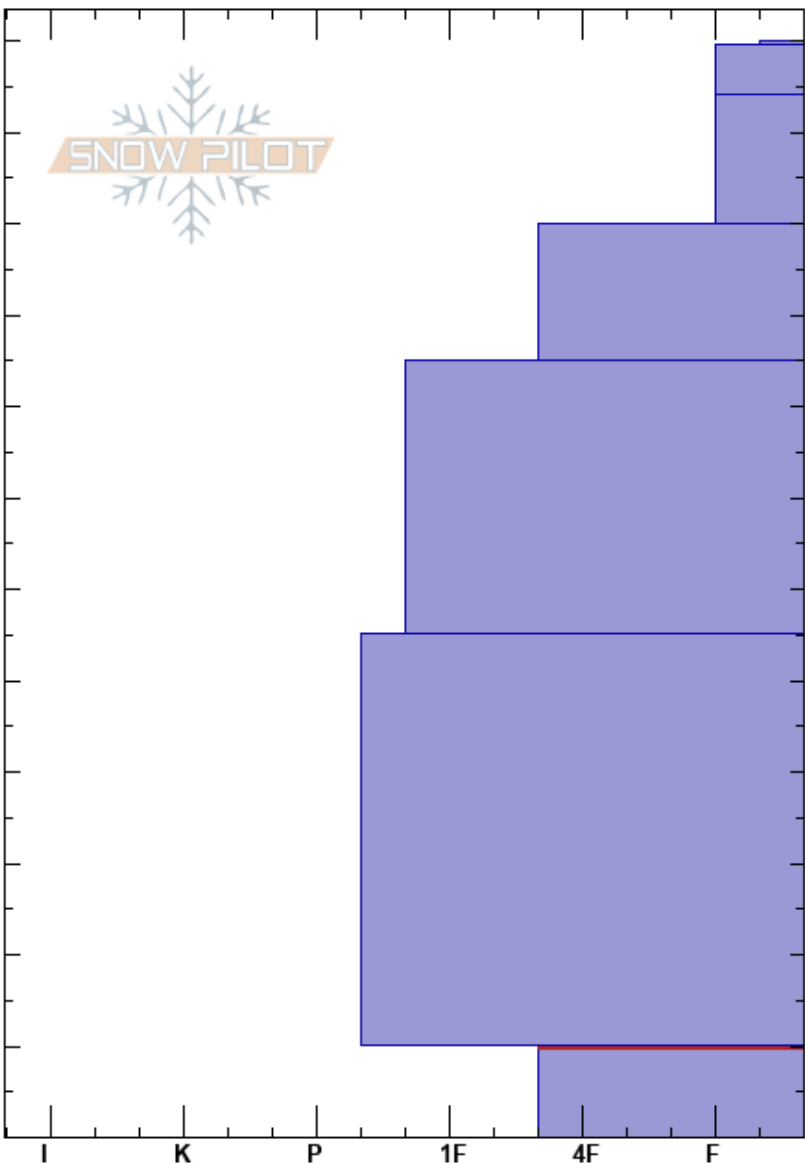

End of LH Ridge
 Lionhead Range
 MT
 Elevation: 8976 ft
 Aspect: 40°
 Specifics:

Doug Chabot-Admin
 01/18/2017 - 11:50am
 Co-ord: 44.70735N, -111.30472W
 Slope Angle: 25°
 Wind Loading: previous

Stability: Good
 Air Temperature: -5°C
 Sky Cover: CLR
 Precipitation: NO
 Wind: SW Moderate

HS: 120
 10-0cm: Problematic layer

Depth (cm)	Crystal		Moisture	ρ kg/m ³	Stability tests & Layer comments
	Form	Size			
120	∨	3			
115	⊠				
100					← ECTN11 @100cm ← CT13, Q3 @100cm
50					
10	∧	3			← CT22, Q2 @10cm ← PST86/100 (End) @10cm ← ECTX