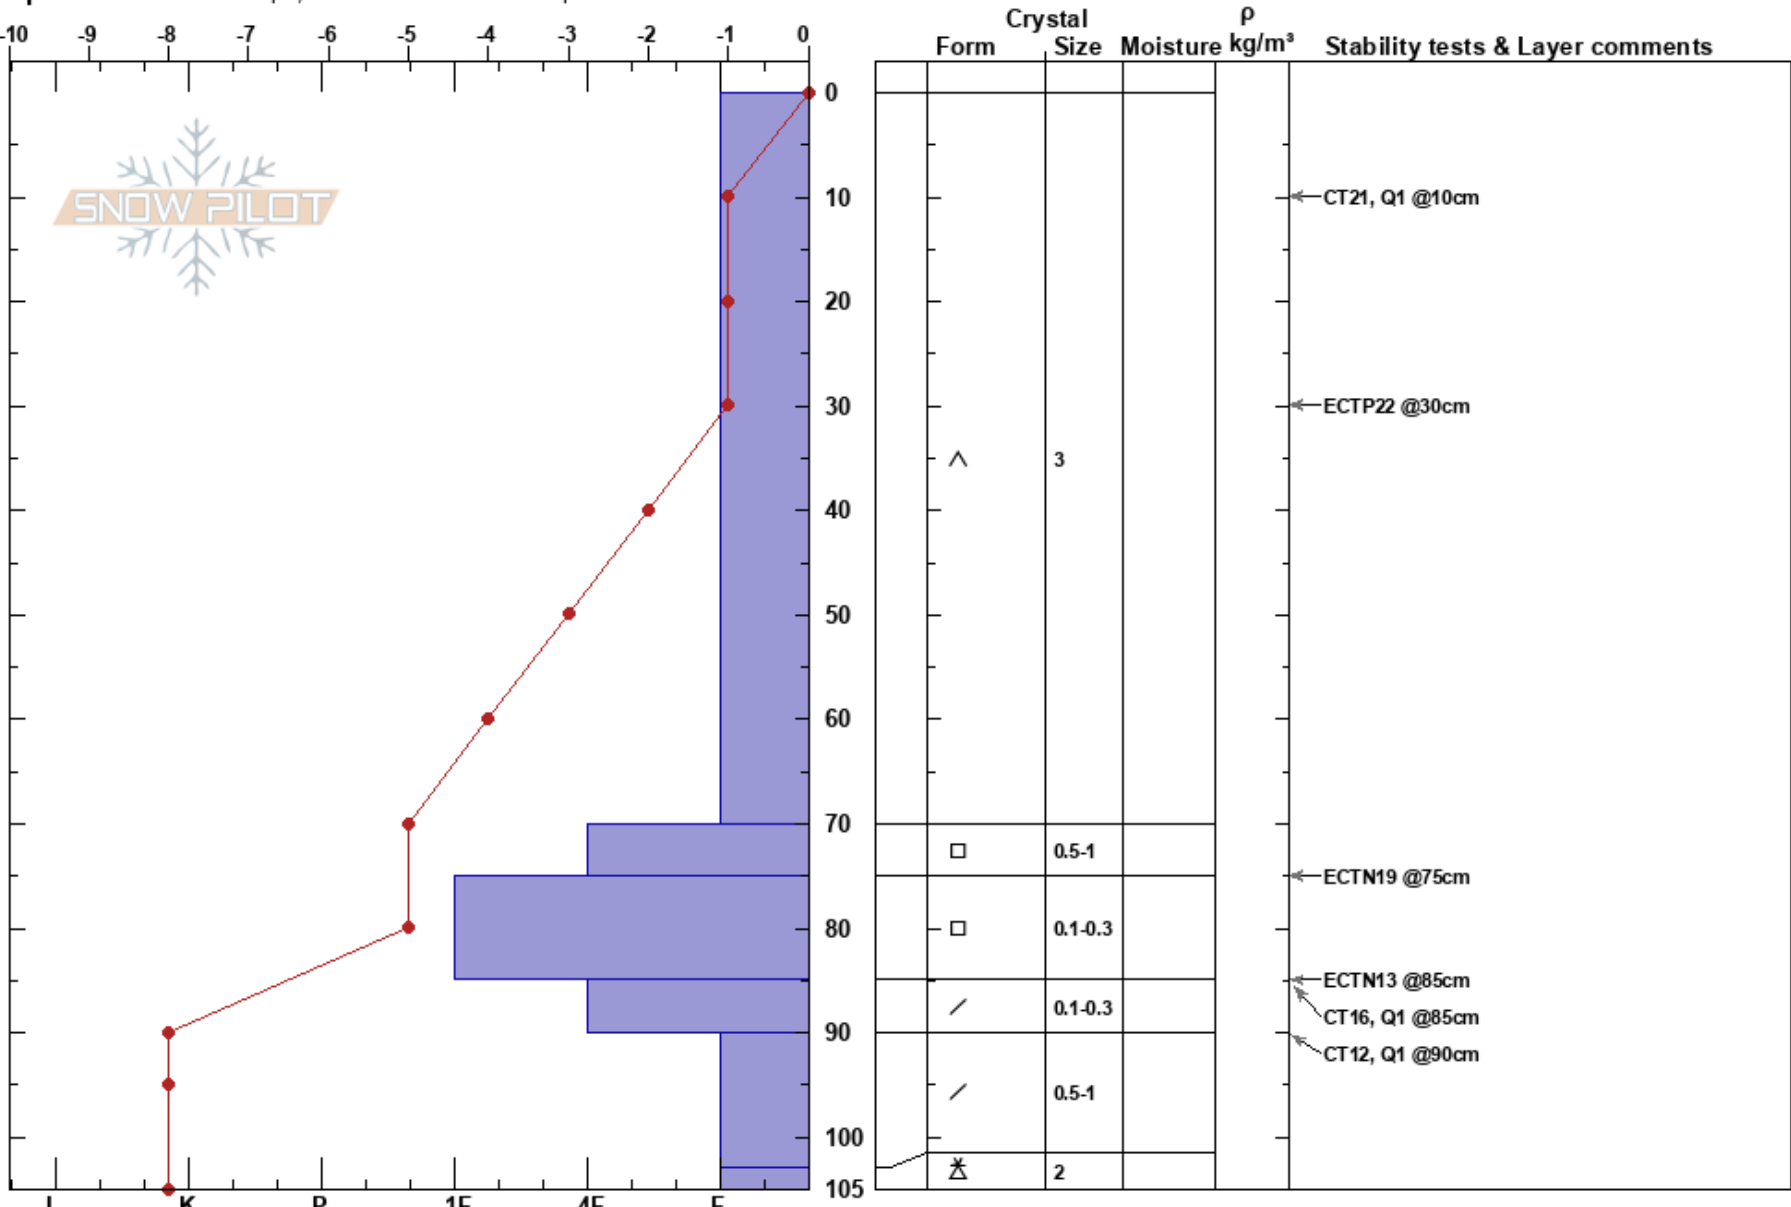

AAI P1, Phillips Bench Benjamin Plummer  
 Teton Range 01/23/2019 - 2:45am  
 WY Co-ord:  
 Elevation: 8045 ft Slope Angle: 16°  
 Aspect: 138° Wind Loading: no  
 Specifics: We skied slope; Snowmobile tracks on slope

Stability: HS:105 Layer Notes:  
 Air Temperature: -8°C PF:35 0-70cm: Problematic layer  
 Sky Cover: OVC  
 Precipitation: S1  
 Wind:

Notes: