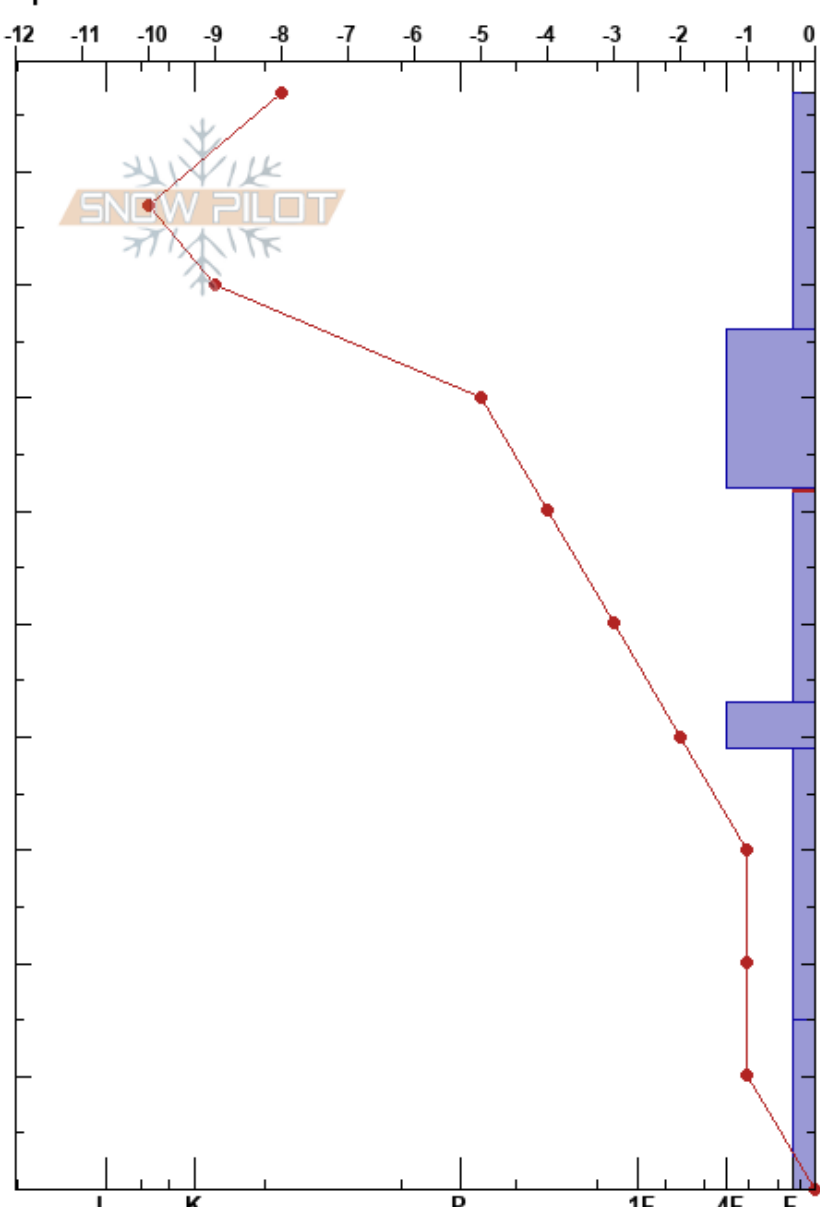

Bald Mountain Pit 1
 Gore Range
 CO
 Elevation: 8800 ft
 Aspect: W
 Specifics:

Dylan Craaybeek
 01/23/2019 - 11:15am
 Co-ord: 13S 382447E 4389725N
 Slope Angle: 18°
 Wind Loading: no

Stability: **HS:97**
 Air Temperature: -9°C **PF:75** **Layer Notes:**
 Sky Cover: OVC
 Precipitation: NO
 Wind: Calm

Form	Crystal		ρ kg/m ³	Stability tests & Layer comments
	Size	Moisture		
☐	0.3			
☐	0.5			
				← CT23, BRK @62cm
☐	1-2			← CT25, BRK @51cm
☐	1			← STH, BRK @39cm
☐	1-2			
^	2-4			

Notes: Very cold last night, some small brush at the bottom of the snowpack, ground was greater than 0 degrees C observed some mud and liquid water on the ground when digging pit