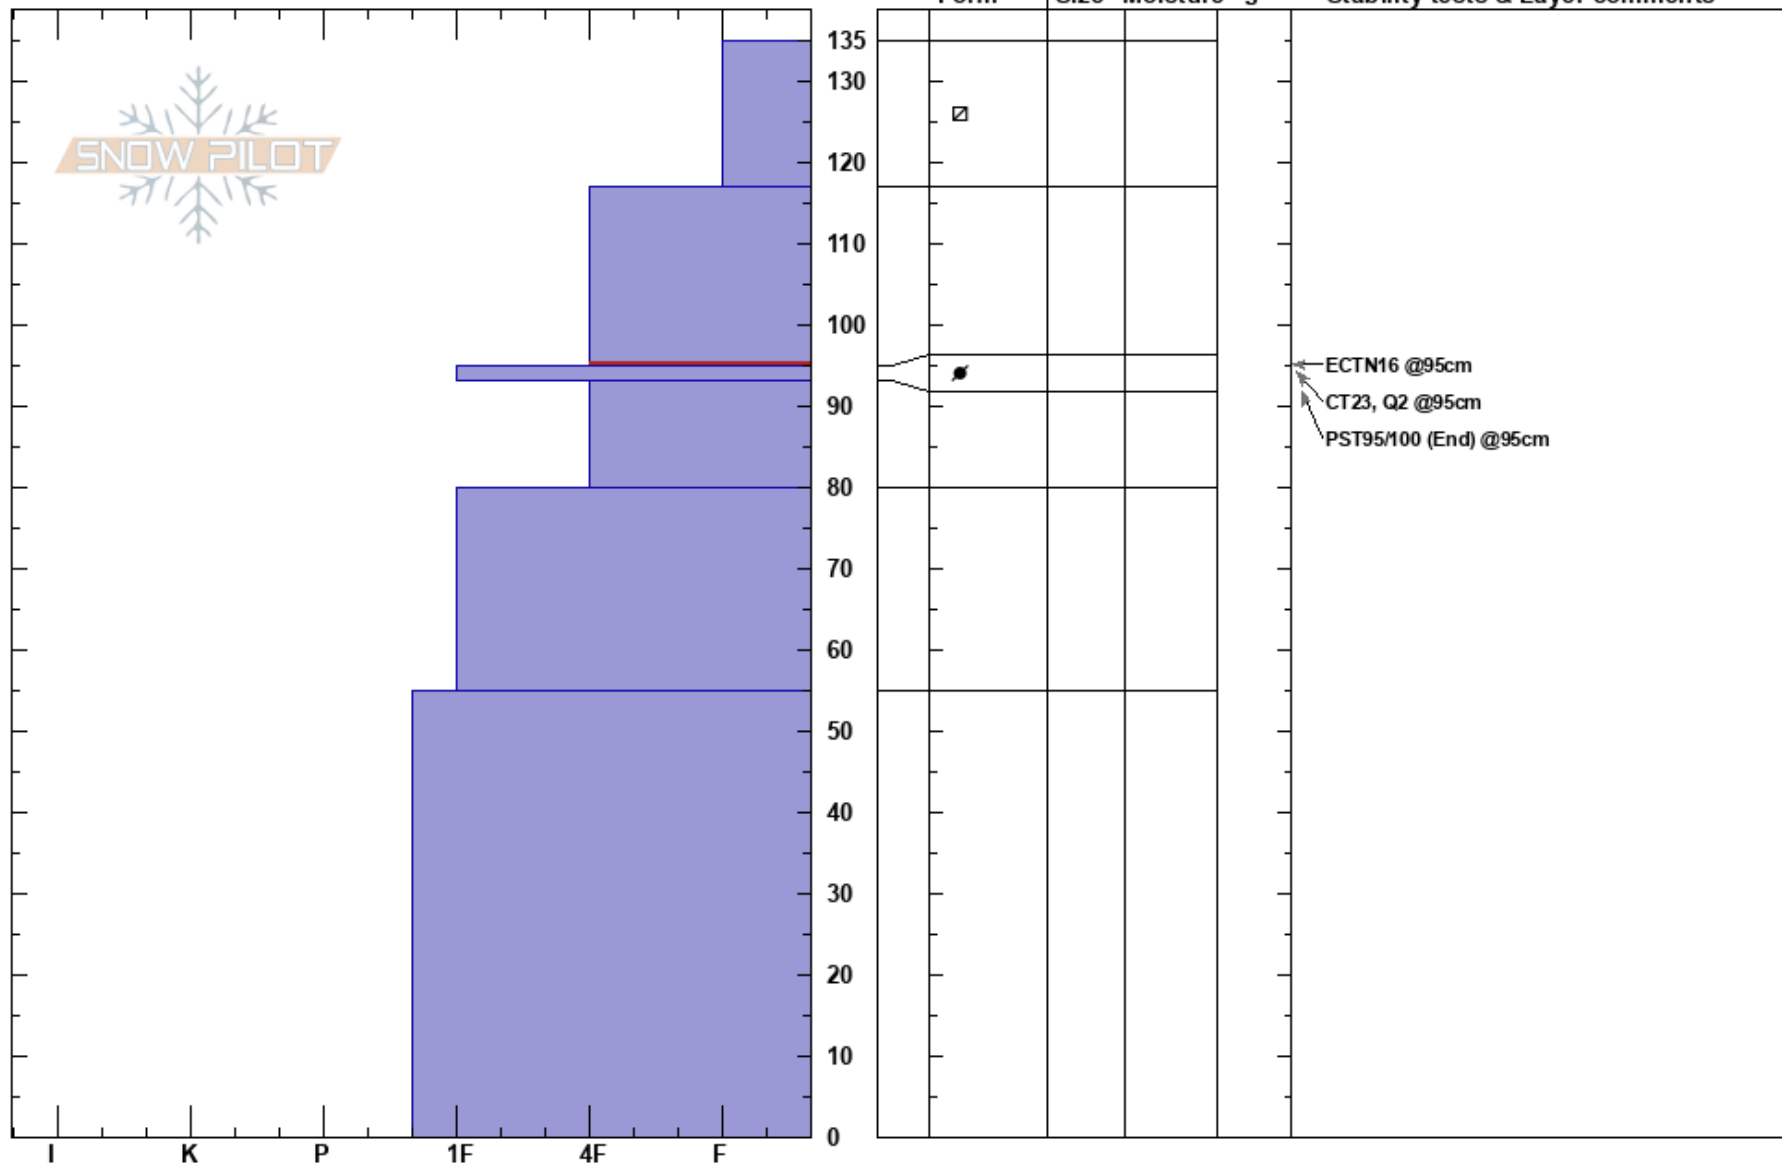

Marge
Lionhead Range
MT
Elevation: 9380 ft
Aspect: 80°
Specifics:

Doug Chabot-Admin
01/18/2017 - 11:22am
Co-ord: 44.71613N, -111.31858W
Slope Angle: 26°
Wind Loading: previous

Stability: Good
Air Temperature: -6°C
Sky Cover: CLR
Precipitation: NO
Wind: SW Moderate

HS:135
Layer Notes:
117-95cm:Problematic layer

Notes: This snowpit DID NOT have depth hoar at the ground, the only pit I have dug this season without it. I think the slope avalanched in December.