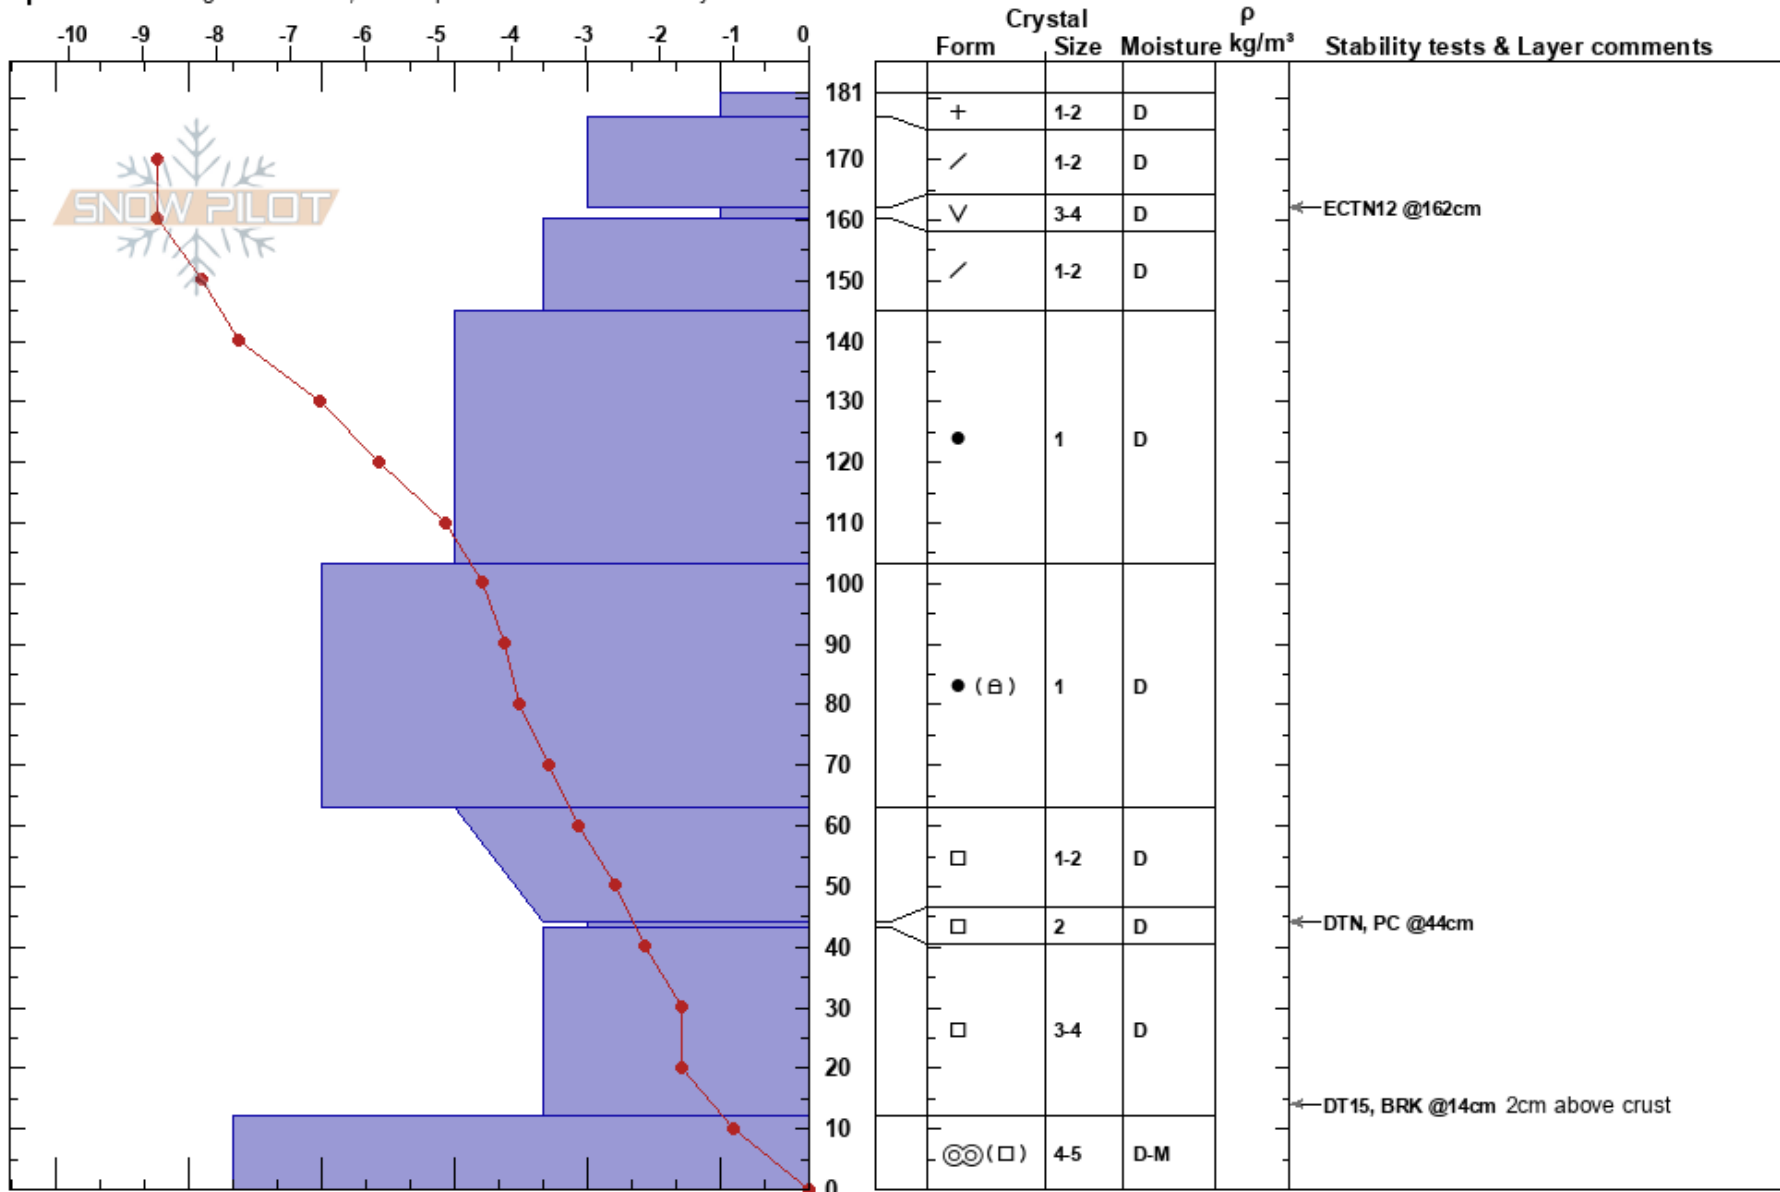

Middle Ridge - KHMR
 purcell
 BC
 Elevation: 7380 ft
 Aspect: SE

Sam Ozana
 23/01/2019 - 12:30
 Co-ord: 11U 493799W 5681319N
 Slope Angle: 19°
 Wind Loading: no

Stability: **HS:181**
 Air Temperature: -5.8°C PF:35 162-160cm:Problematic layer
 Sky Cover: FEW
 Precipitation: NO
 Wind: N Light Breeze

Specifics: Pit dug in a Ski Area; Pit is representative of backcountry

Notes: