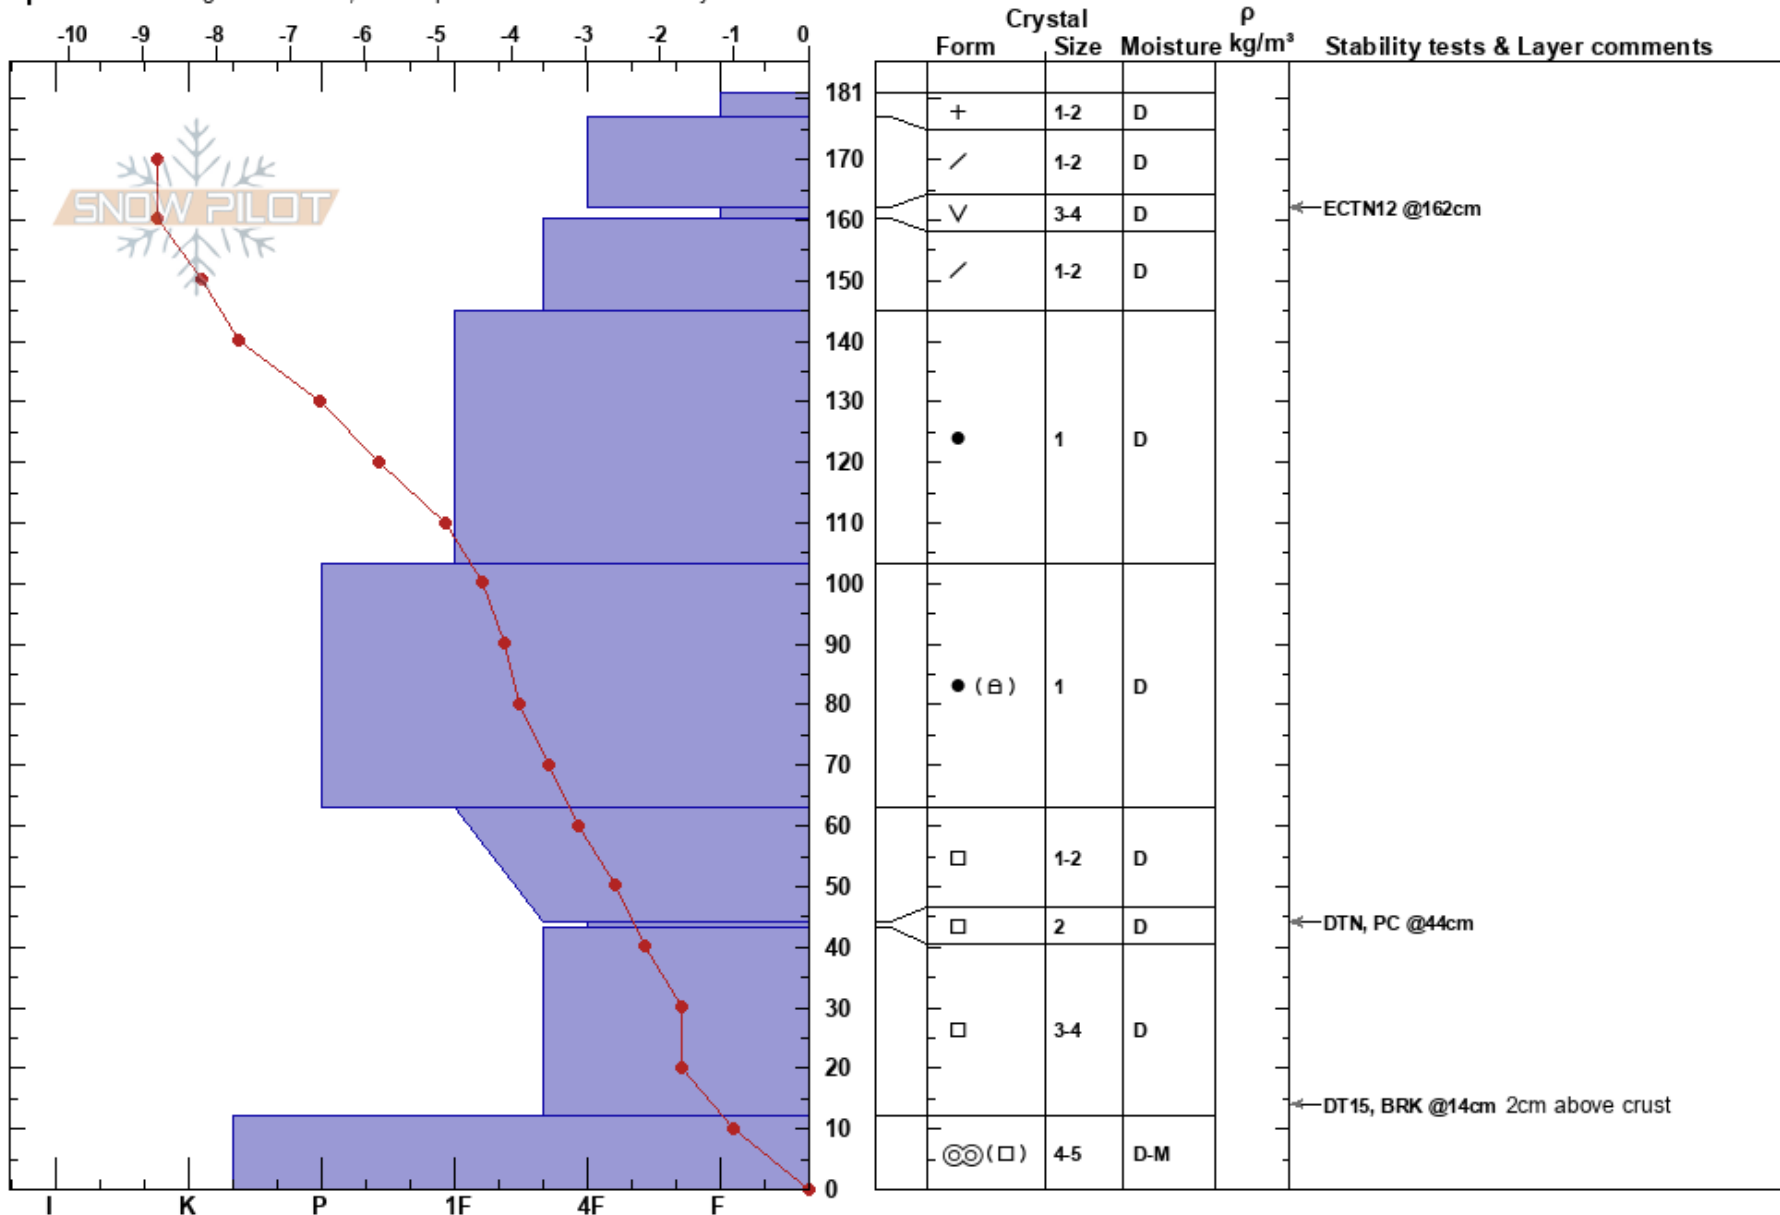

Middle Ridge - KHMR
 purcell
 BC
 Elevation: 7380 ft
 Aspect: SE

Sam Ozana
 23/01/2019 - 12:30
 Co-ord: 11U 493799W 5681319N
 Slope Angle: 19°
 Wind Loading: no

Stability: **HS:181**
 Air Temperature: -5.8°C PF:35 162-160cm:Problematic layer
 Sky Cover: FEW
 Precipitation: NO
 Wind: N Light Breeze

Specifics: Pit dug in a Ski Area; Pit is representative of backcountry

Notes: