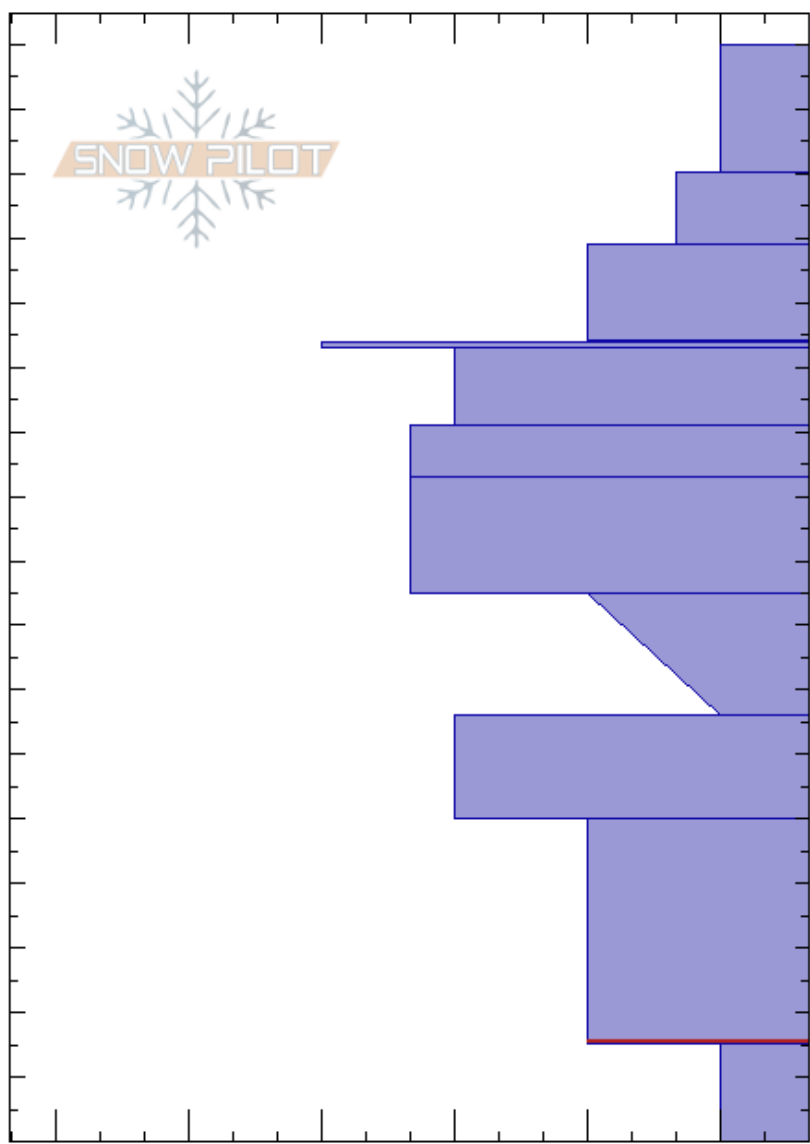

PF:40

50-15cm:Problematic layer

MT

Co-ord: 47.03865N, -113.99484W

Sky Cover: OVC

Elevation: 7500 ft

Slope Angle: 35°

Precipitation: S2

Aspect: 20°

Wind Loading:

Wind: NW Calm

Specifics: Collapsing, localized; Instability rapidly rising

Crystal Form	Crystal Size	Moisture	$\rho$ kg/m <sup>3</sup>	Stability tests & Layer comments
+				
/				
/				
☐				
⊙				
⊙				
•				
•				
☐				
☐				
☐				
☐	2-3			←ECTP21 @35cm Propagted 3 times
^	3-5			