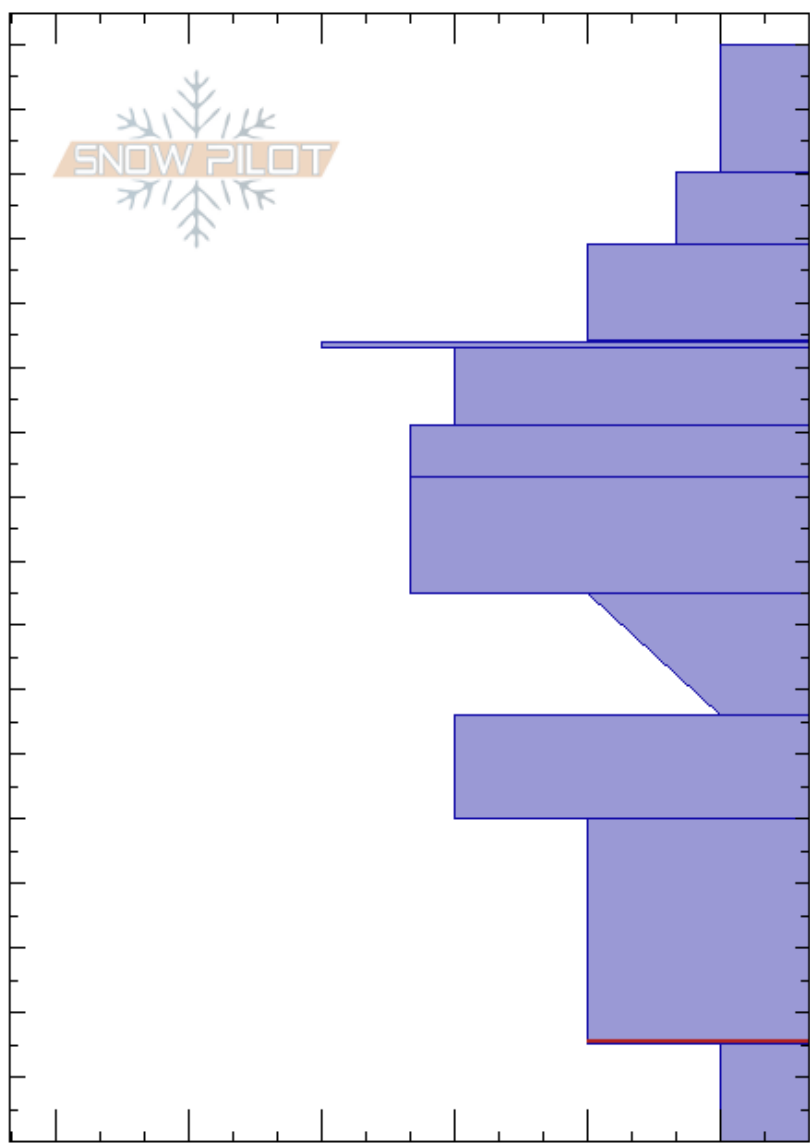

PF:40

50-15cm: Problematic layer

MT

Co-ord: 47.03865N, -113.99484W

Sky Cover: OVC

Elevation: 7500 ft

Slope Angle: 35°

Precipitation: S2

Aspect: 20°

Wind Loading:

Wind: NW Calm

Specifics: Collapsing, localized; Instability rapidly rising

Crystal Form	Crystal Size	Moisture	ρ kg/m ³	Stability tests & Layer comments
+				
/				
/				
☐				
⊙				
⊙				
•				
•				
☐				
☐				
☐				
☐	2-3			←ECTP21 @35cm Propagted 3 times
^	3-5			