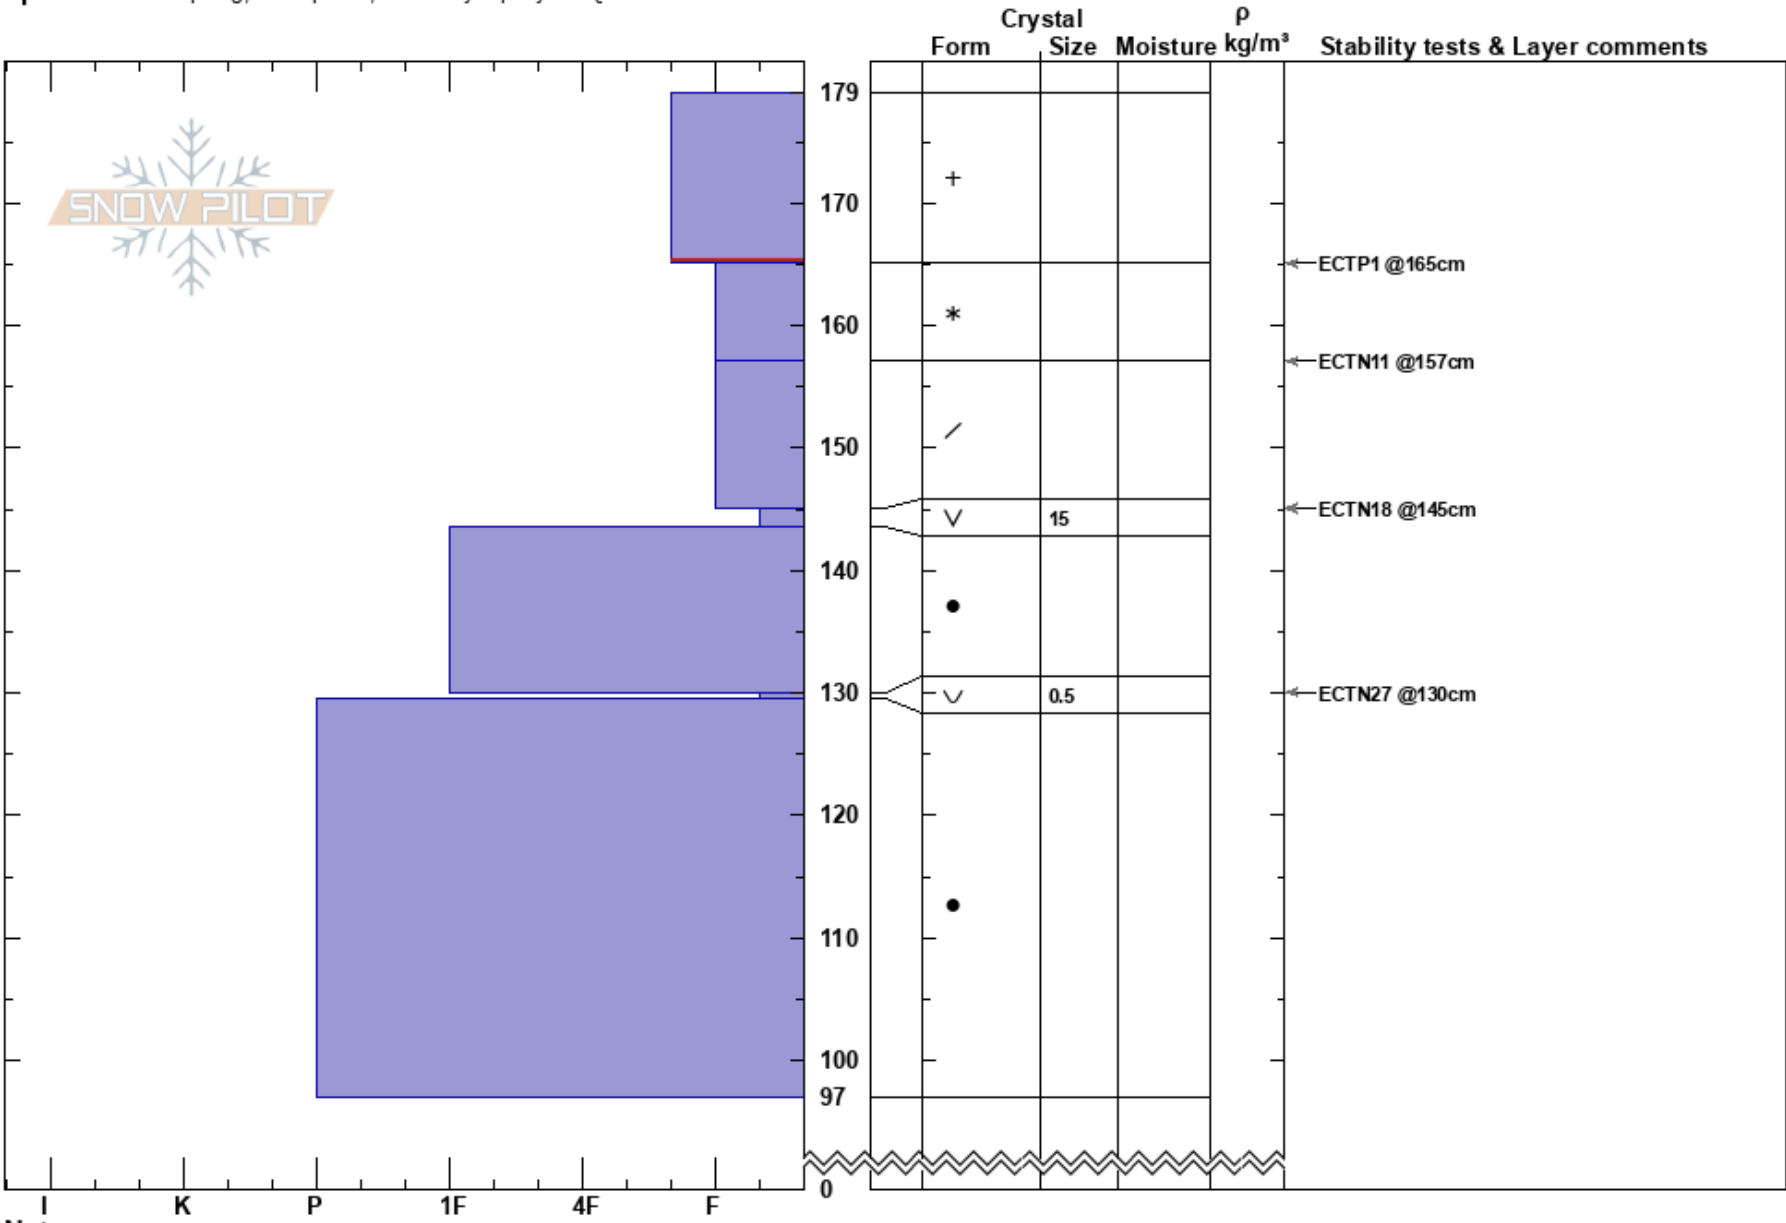

Lolo Pass  
 Bitterroot  
 MT  
 Elevation: 5700 ft  
 Aspect: 296°  
 Specifics: Collapsing, widespread; Instability rapidly rising

Logan King  
 01/23/2019 - 1:15pm  
 Co-ord: 46.62817N, -114.58166W  
 Slope Angle: 24°  
 Wind Loading: no

Stability: Poor  
 Air Temperature: 0°C  
 Sky Cover: OVC  
 Precipitation: S1  
 Wind: SW Moderate

HS:179  
 PS: 25  
 179-165cm: Problematic layer

Notes: