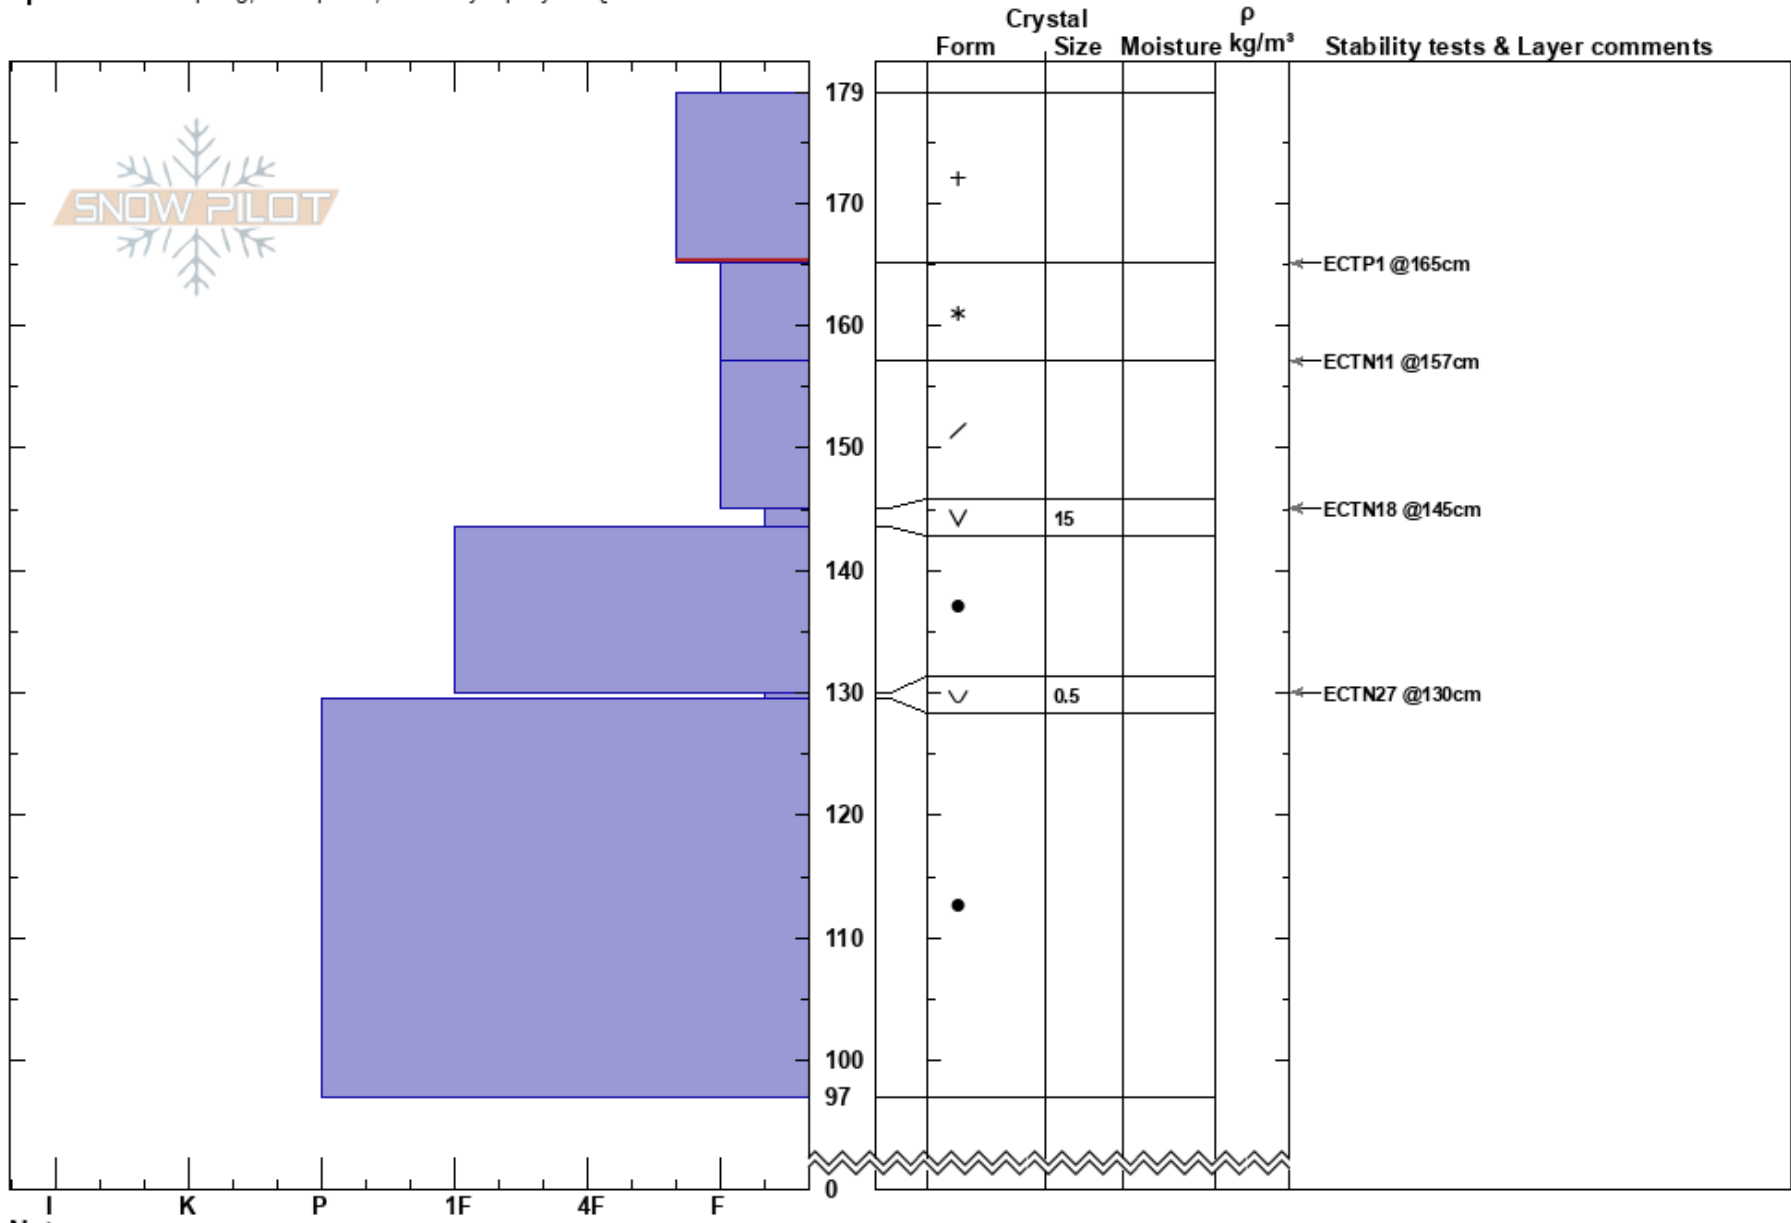

Lolo Pass
 Bitterroot
 MT
 Elevation: 5700 ft
 Aspect: 296°
 Specifics: Collapsing, widespread; Instability rapidly rising

Logan King
 01/23/2019 - 1:15pm
 Co-ord: 46.62817N, -114.58166W
 Slope Angle: 24°
 Wind Loading: no

Stability: Poor
 Air Temperature: 0°C
 Sky Cover: OVC
 Precipitation: S1
 Wind: SW Moderate

HS:179
 PS: 25 179-165cm:Problematic layer

Notes: