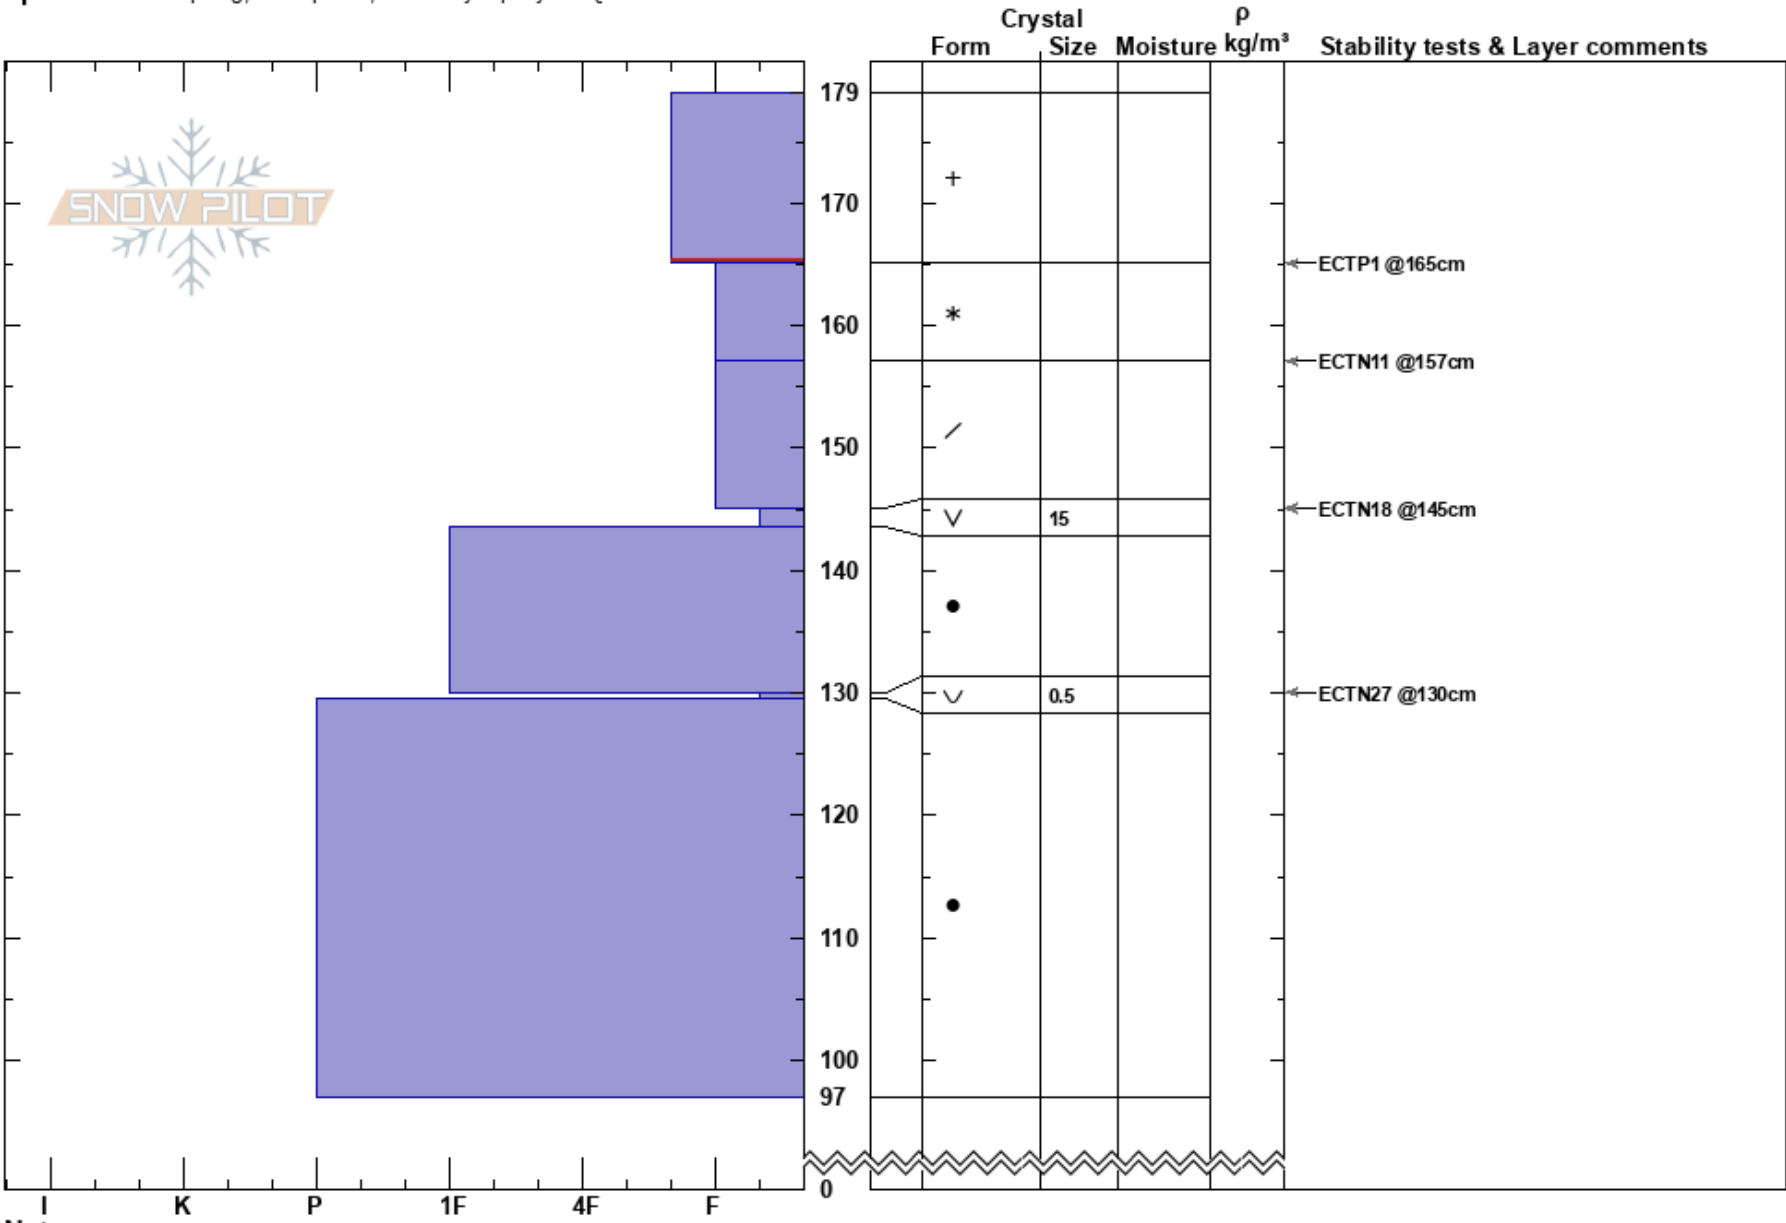

Lolo Pass
 Bitterroot
 MT
 Elevation: 5700 ft
 Aspect: 296°
 Specifics: Collapsing, widespread; Instability rapidly rising

Logan King
 01/23/2019 - 1:15pm
 Co-ord: 46.62817N, -114.58166W
 Slope Angle: 24°
 Wind Loading: no

Stability: Poor
 Air Temperature: 0°C
 Sky Cover: OVC
 Precipitation: S1
 Wind: SW Moderate

HS:179
 PS: 25 179-165cm:Problematic layer

Notes: