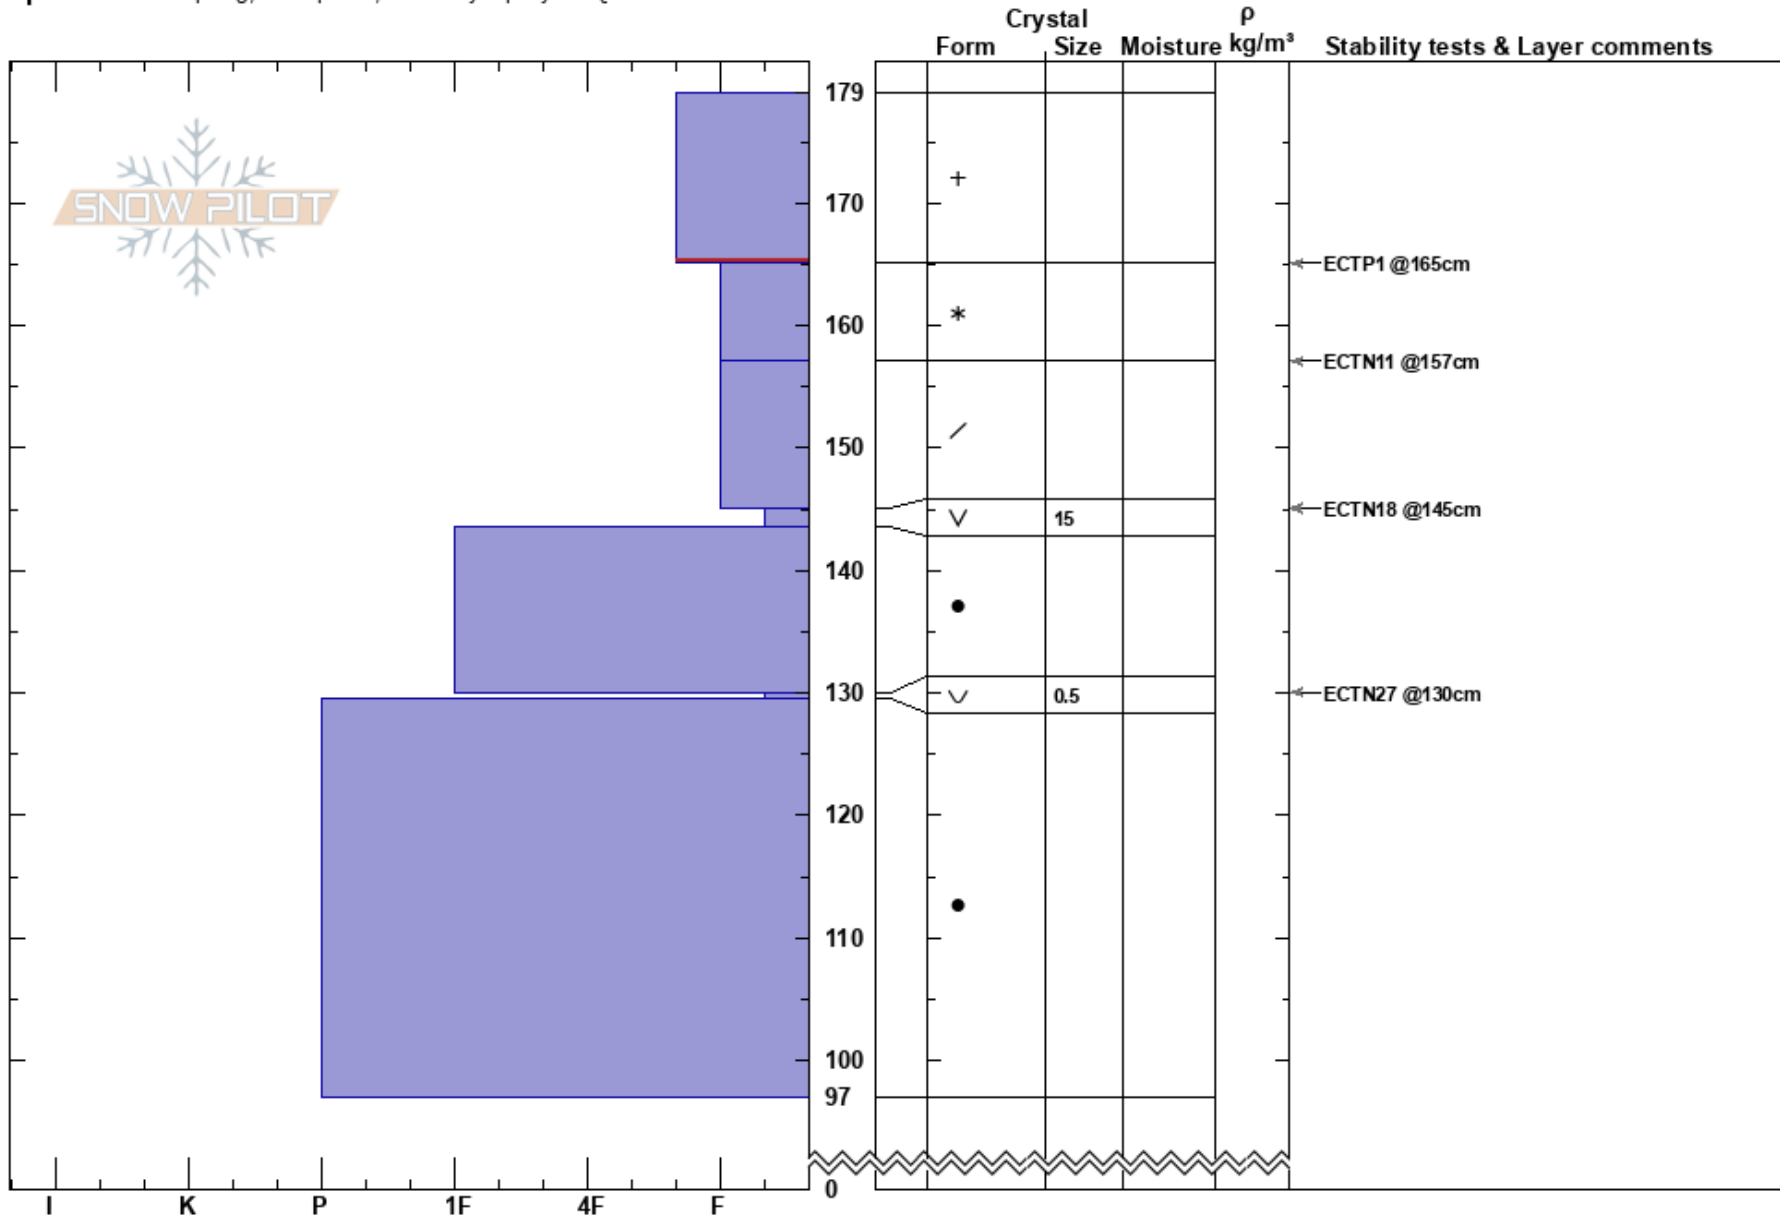

Lolo Pass  
 Bitterroot  
 MT  
 Elevation: 5700 ft  
 Aspect: 296°

Logan King  
 01/23/2019 - 1:15pm  
 Co-ord: 46.62817N, -114.58166W  
 Slope Angle: 24°  
 Wind Loading: no

Stability: Poor  
 Air Temperature: 0°C  
 Sky Cover: OVC  
 Precipitation: S1  
 Wind: SW Moderate

HS:179  
 PS: 25 179-165cm:Problematic layer

Specifics: Collapsing, widespread; Instability rapidly rising

Notes: