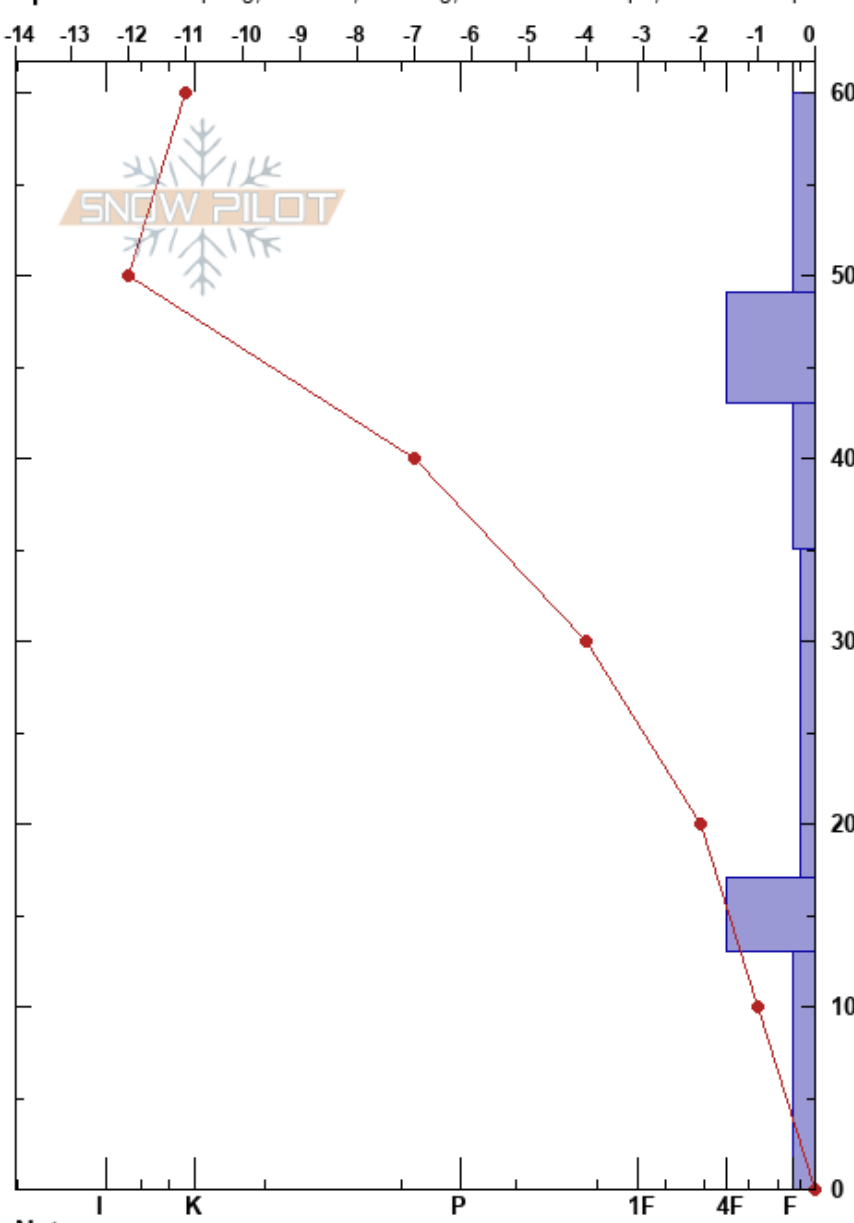

Buckeye TH
 Gore Range
 CO
Elevation: 10100 ft
Aspect: 214°
Specifics: Collapsing, localized; Cracking; Ski tracks on slope; We skied slope

Eric McCue
 01/16/2019 - 3:45pm
Co-ord: 13S 392995E 4352139N
Slope Angle: 8°
Wind Loading: yes

Stability:
Air Temperature: -12°C
Sky Cover: BKN
Precipitation: S-1
Wind: W Moderate

HS:60
PF:45 35-17cm:Problematic layer

| Depth (cm) | Crystal | | Moisture | ρ kg/m ³ | Stability tests & Layer comments |
|------------|---------|-------|----------|-----------------------------|------------------------------------------------------------------|
| | Form | Size | | | |
| 60 | | | | | |
| 55 | ⊠ (⊙) | 0.5-1 | | | |
| 50 | ☉ | 1 | | | |
| 45 | □ | 2 | | | |
| 35 | △ | 3 | | | ← CT14, SC @32cm ← ECTN12 @32cm BRK ← PST21/100 (SF) @32cm |
| 15 | △ | 4 | | | |
| 10 | △ | 6 | | | |