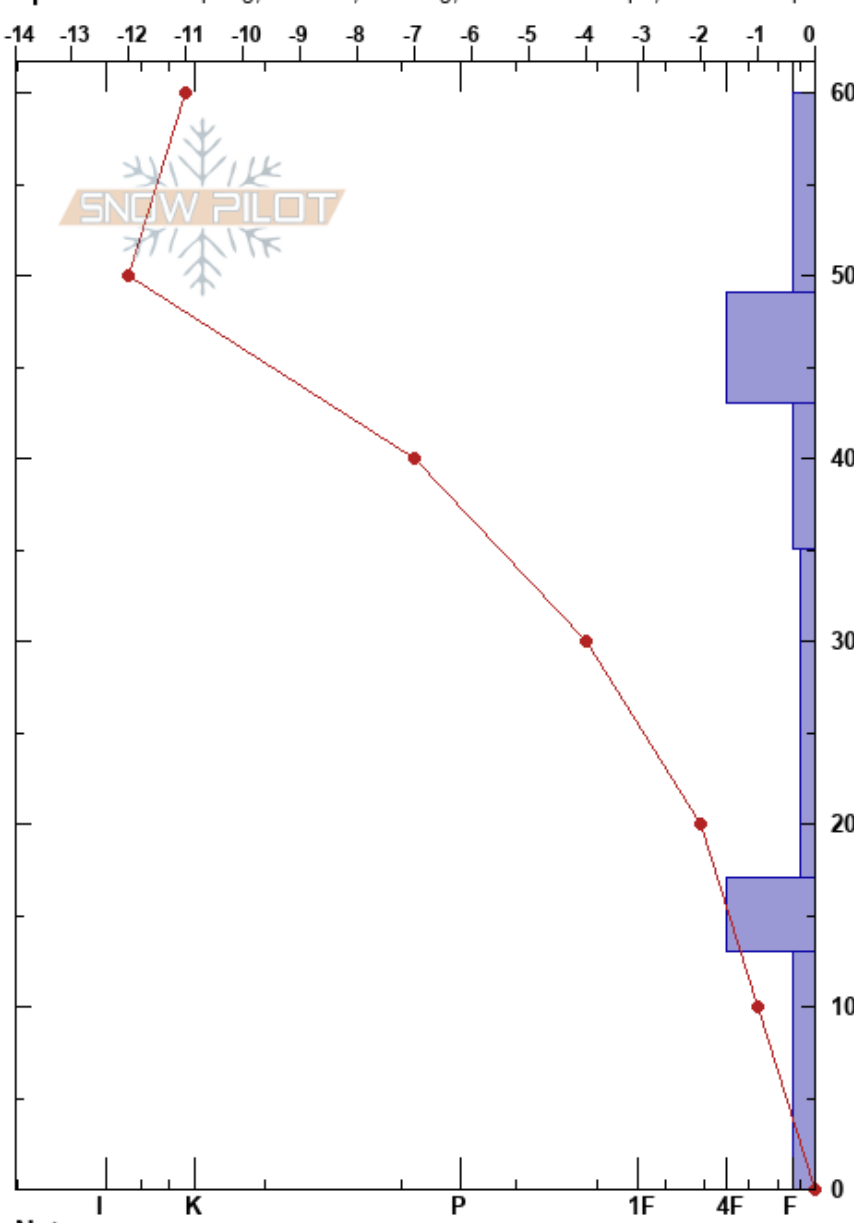

Buckeye TH
 Gore Range
 CO
Elevation: 10100 ft
Aspect: 214°
Specifics: Collapsing, localized; Cracking; Ski tracks on slope; We skied slope

Eric McCue
 01/16/2019 - 3:45pm
Co-ord: 13S 392995E 4352139N
Slope Angle: 8°
Wind Loading: yes

Stability:
Air Temperature: -12°C
Sky Cover: BKN
Precipitation: S-1
Wind: W Moderate

HS:60
PF:45 35-17cm:Problematic layer

Depth (cm)	Crystal		Moisture	ρ kg/m ³	Stability tests & Layer comments
	Form	Size			
60					
50-60	⊠ (⊙)	0.5-1			
45-50	☉	1			
40-45	□	2			
30-40	△	3			← CT14, SC @32cm ← ECTN12 @32cm BRK ← PST21/100 (SF) @32cm
15-30	△	4			
0-15	△	6			