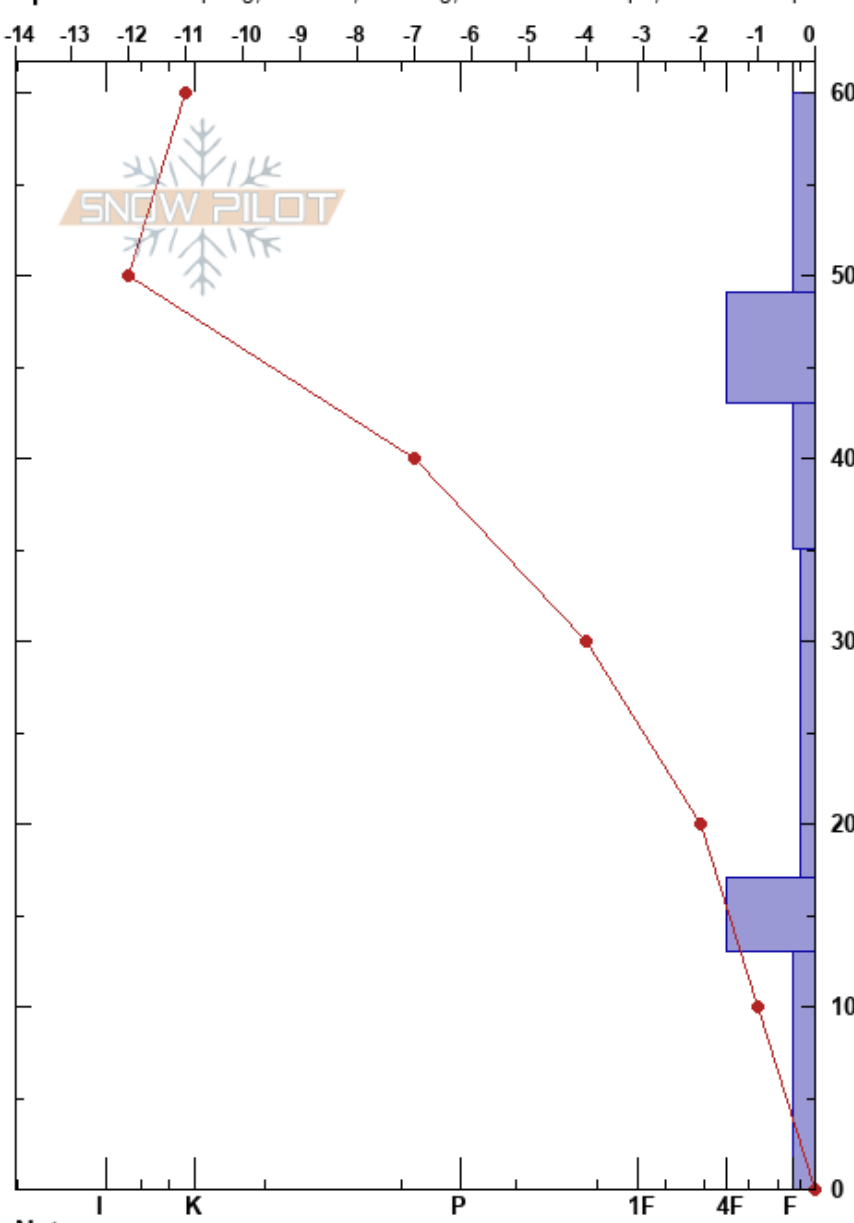

Buckeye TH
 Gore Range
 CO
Elevation: 10100 ft
Aspect: 214°
Specifics: Collapsing, localized; Cracking; Ski tracks on slope; We skied slope

Eric McCue
 01/16/2019 - 3:45pm
Co-ord: 13S 392995E 4352139N
Slope Angle: 8°
Wind Loading: yes

Stability:
Air Temperature: -12°C
Sky Cover: BKN
Precipitation: S-1
Wind: W Moderate

HS:60
PF:45
 35-17cm: Problematic layer

Depth (cm)	Crystal		ρ kg/m ³	Stability tests & Layer comments
	Form	Size		
60				
50	⊠ (⊙)	0.5-1		
45	☉	1		
40	□	2		
30	△	3		← CT14, SC @32cm ← ECTN12 @32cm BRK ← PST21/100 (SF) @32cm
20				
15	△	4		
10	△	6		
0				