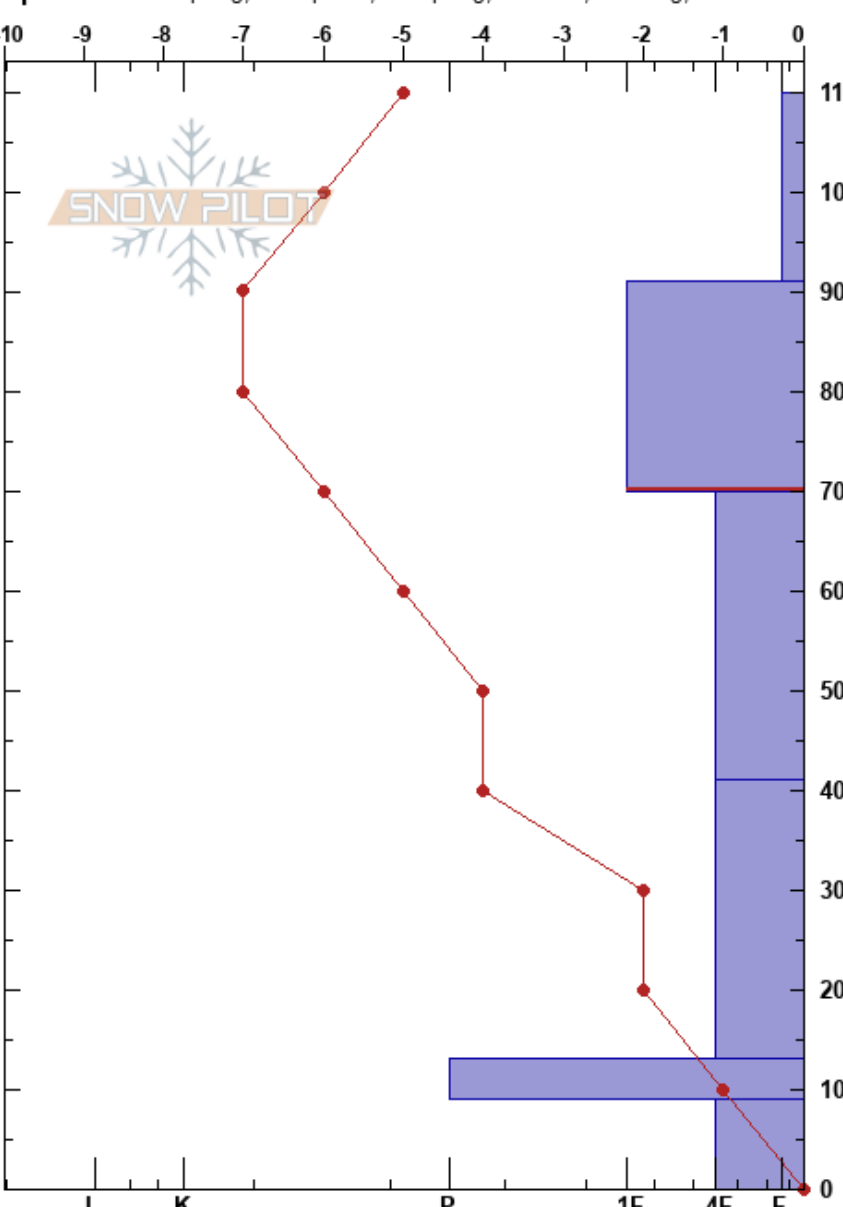

Buckeye Bowl
 Gore Range
 CO
Elevation: 11700 ft
Aspect: 76°

Eric McCue
 01/16/2019 - 12:15pm
Co-ord: 13S 390749E 4352681N
Slope Angle: 21°
Wind Loading: yes

Stability: Poor **HS:**110 **Layer Notes:**
Air Temperature: -5°C **PF:**45 91-70cm:Problematic layer
Sky Cover: BKN
Precipitation: S-1
Wind: W Light Breeze

Specifics: Collapsing, widespread; Collapsing, localized; Cracking; Recent avalanche activity on different slopes; Instability rapidly rising

Elevation (cm)	Crystal		Moisture	kg/m ³	Stability tests & Layer comments
	Form	Size			
110					
100	* (/)	2-1			
90					
80	•	1			
70					CT12, SC @70cm PST23/100 (End) @70cm Cross Slope
60	•	2			
50					
40	∧	3			
30					
20					
10	∧ (∧)	4			
0	∧	4			ECTX