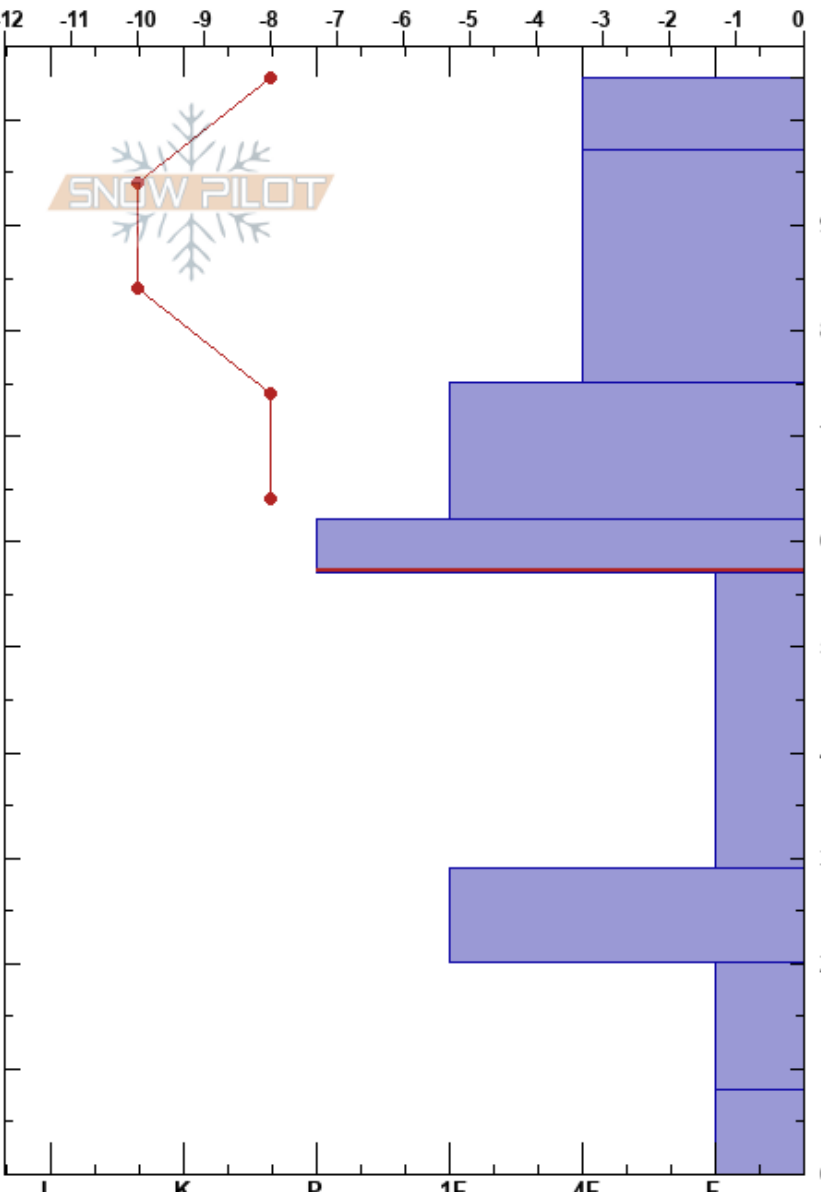

Shagnasty BC Gate, MSP Monarch Ski Patrol
 Sawatch CO
 Elevation: 11500 ft
 Aspect: 240°
 Specifics: Pit dug in a Ski Area; Pit is representative of backcountry

Stability: **HS:104** **Layer Notes:**
 Air Temperature: -2°C **PF:105** 62-57cm:Problematic layer
 Sky Cover: SCT
 Precipitation: NO
 Wind: W Light Breeze

Form	Crystal Size	Moisture	ρ kg/m ³	Stability tests & Layer comments
+	0.5			
/	1			←CT3, SP @95cm Q2
• (/)	1			←ECTN8 @75cm
○	0.5			←ECTP24 @59cm ←CT25, SP @56cm Q1
□	2			
□	2			
□	3			
□	5			

Notes: pit by PW