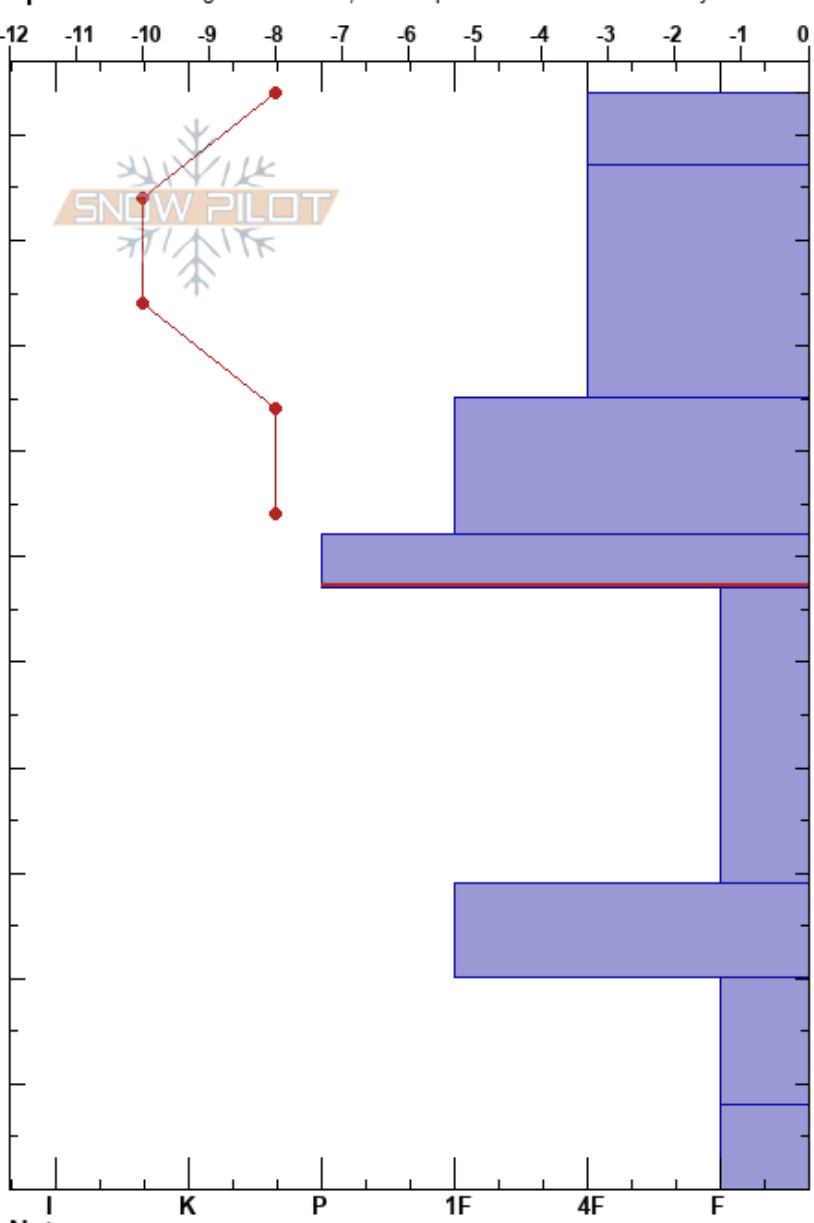

Shagnasty BC Gate, MSP Monarch Ski Patrol
 Sawatch CO
 Elevation: 11500 ft
 Aspect: 240°
 Specifics: Pit dug in a Ski Area; Pit is representative of backcountry

Stability: **HS:104** **Layer Notes:**
 Air Temperature: -2°C **PF:105** 62-57cm:Problematic layer
 Sky Cover: SCT
 Precipitation: NO
 Wind: W Light Breeze

Depth (cm)	Crystal Form	Crystal Size	Moisture	ρ kg/m ³	Stability tests & Layer comments
104					
100	+	0.5			
90	/	1			← CT3, SP @95cm Q2
80					
70	• (/)	1			← ECTN8 @75cm
60	○	0.5			← ECTP24 @59cm ← CT25, SP @56cm Q1
50					
40	□	2			
30					
20	□	2			
10	□	3			
0	□	5			