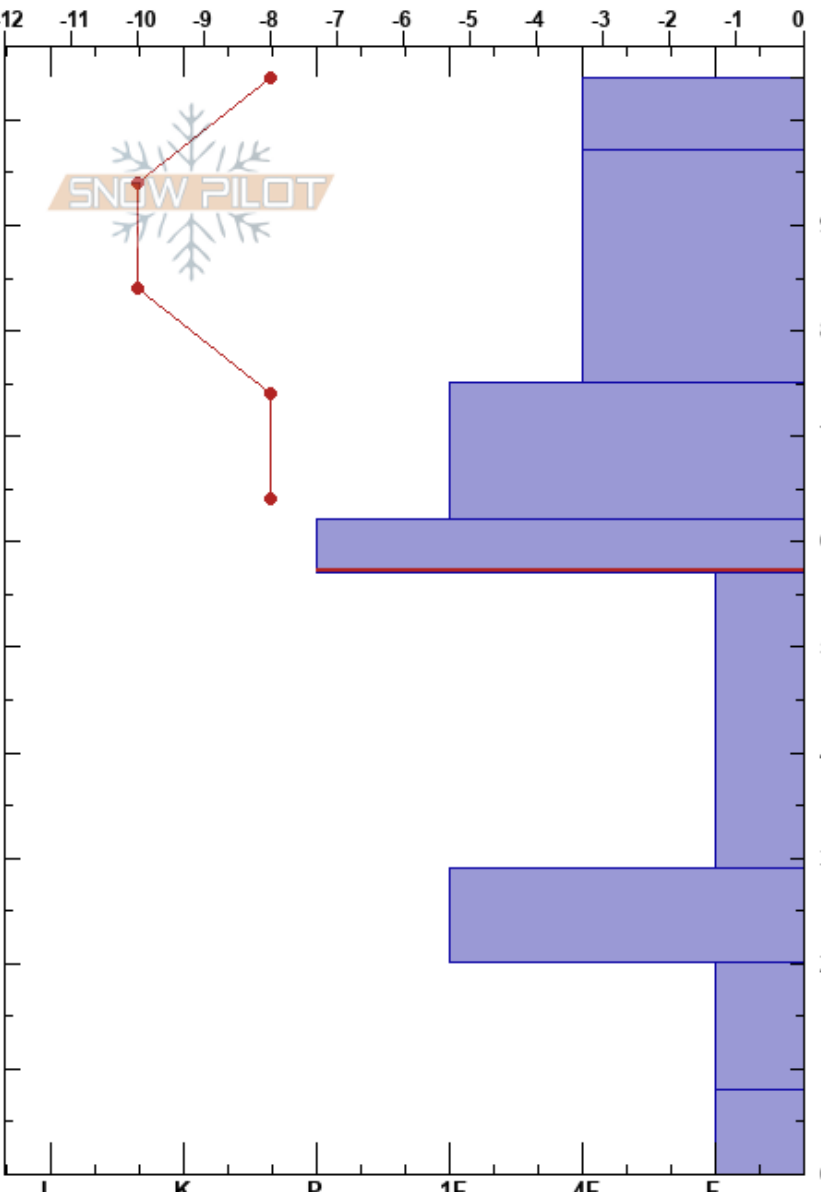

Shagnasty BC Gate, MSP Monarch Ski Patrol
 Sawatch CO
 Elevation: 11500 ft
 Aspect: 240°
 Specifics: Pit dug in a Ski Area; Pit is representative of backcountry

Stability: **HS:104** **Layer Notes:**
 Air Temperature: -2°C **PF:105** 62-57cm:Problematic layer
 Sky Cover: SCT
 Precipitation: NO
 Wind: W Light Breeze

Depth (cm)	Crystal		Moisture	ρ kg/m ³	Stability tests & Layer comments
	Form	Size			
104 - 100	+	0.5			
100 - 90	/	1			← CT3, SP @95cm Q2
90 - 80					
80 - 70	• (/)	1			← ECTN8 @75cm
70 - 60	○	0.5			← ECTP24 @59cm ← CT25, SP @56cm Q1
60 - 50					
50 - 40	□	2			
40 - 30					
30 - 20	□	2			
20 - 10	□	3			
10 - 0	□	5			