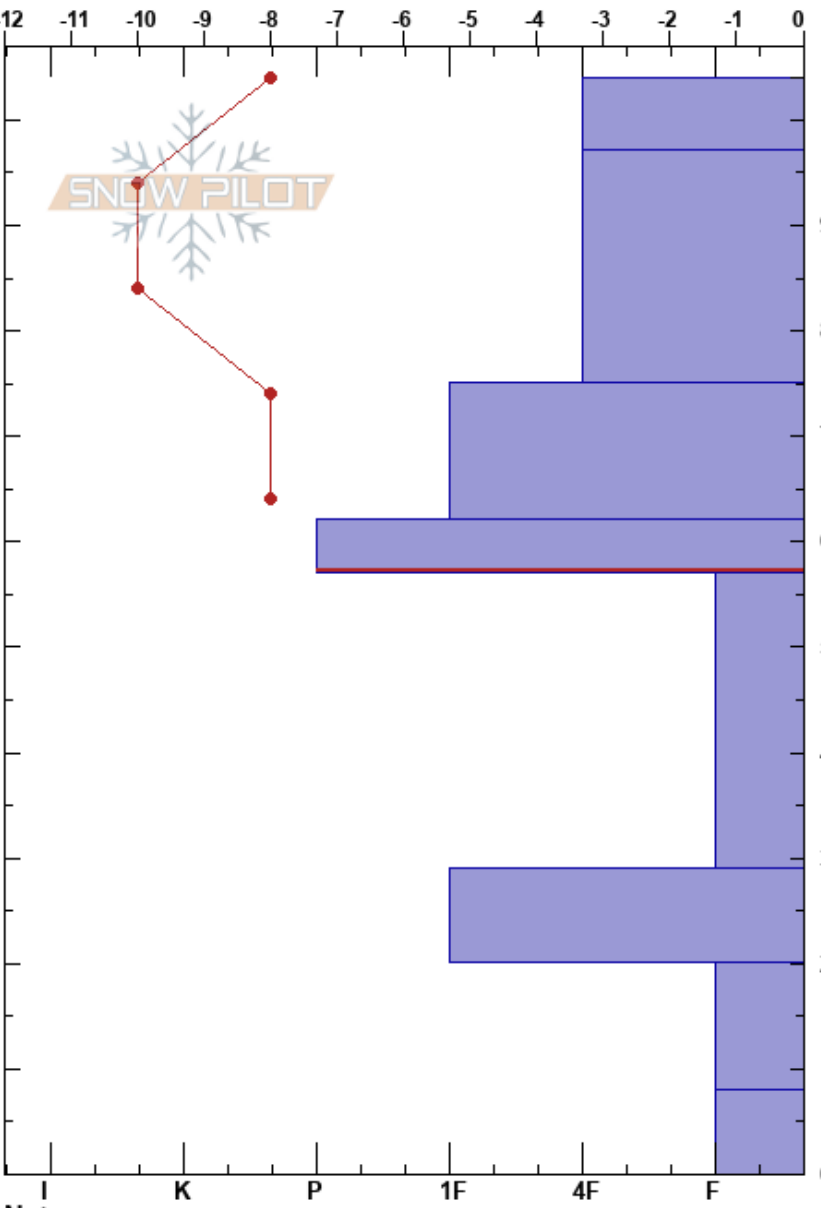

Shagnasty BC Gate, MSP Monarch Ski Patrol
 Sawatch CO
 Elevation: 11500 ft
 Aspect: 240°
 Specifics: Pit dug in a Ski Area; Pit is representative of backcountry

Stability: **HS:104** **Layer Notes:**
 Air Temperature: -2°C **PF:105** 62-57cm:Problematic layer
 Sky Cover: SCT
 Precipitation: NO
 Wind: W Light Breeze

Depth (cm)	Crystal		Moisture	ρ kg/m ³	Stability tests & Layer comments
	Form	Size			
104 - 100	+	0.5			
100 - 90	/	1			← CT3, SP @95cm Q2
90 - 80					
80 - 70	• (/)	1			← ECTN8 @75cm
70 - 60	○	0.5			← ECTP24 @59cm ← CT25, SP @56cm Q1
60 - 50					
50 - 40	□	2			
40 - 30					
30 - 20	□	2			
20 - 10	□	3			
10 - 0	□	5			