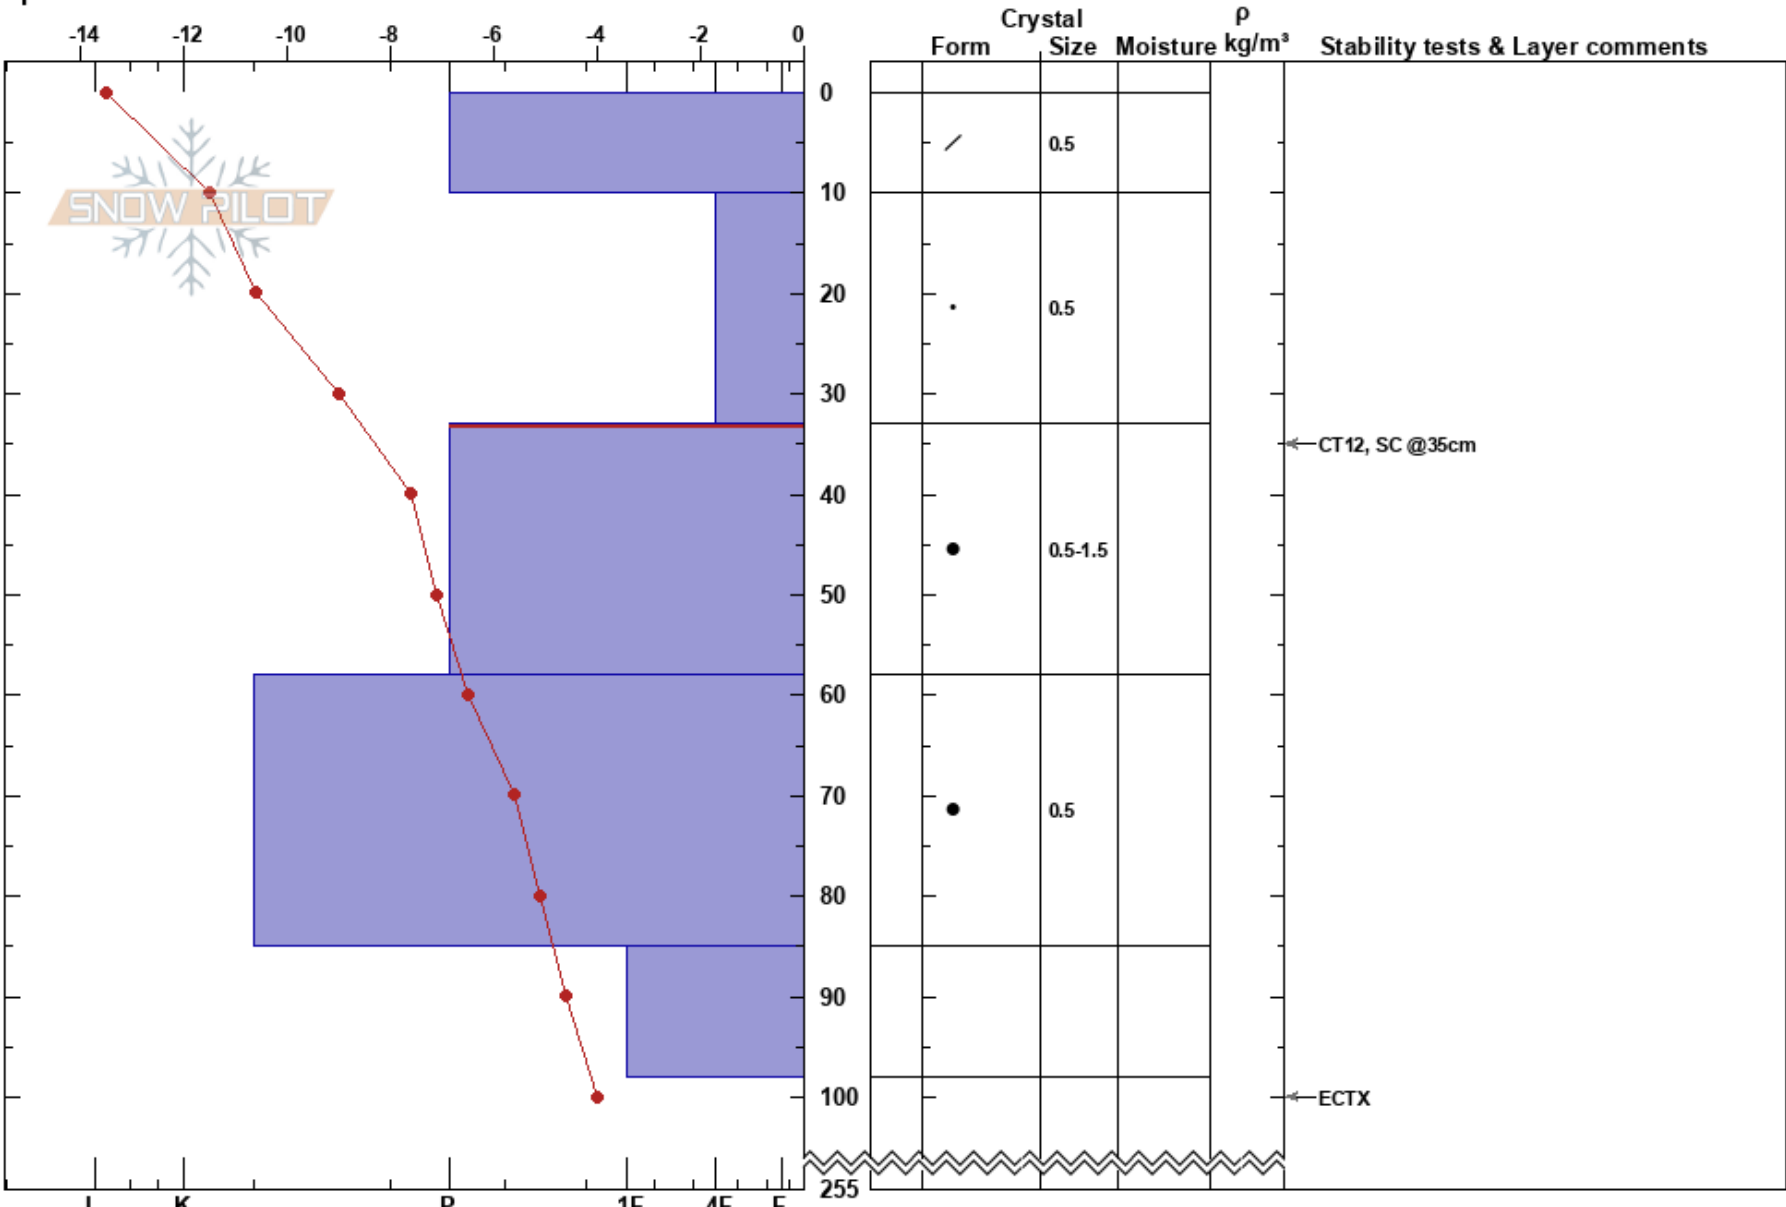

Dunsjöfjället SE
 Ljungdalen
 Sweden
 Elevation: 980 m
 Aspect: SE
 Specifics:

Lars Back
 23/01/2019 - 14:00
 Co-ord: 62.89561N, 12.86273W
 Slope Angle: 27°
 Wind Loading:

Stability: HS:255
 Air Temperature: -16°C PF:20 33-58cm:Problematic layer
 Sky Cover: FEW
 Precipitation: NO
 Wind: