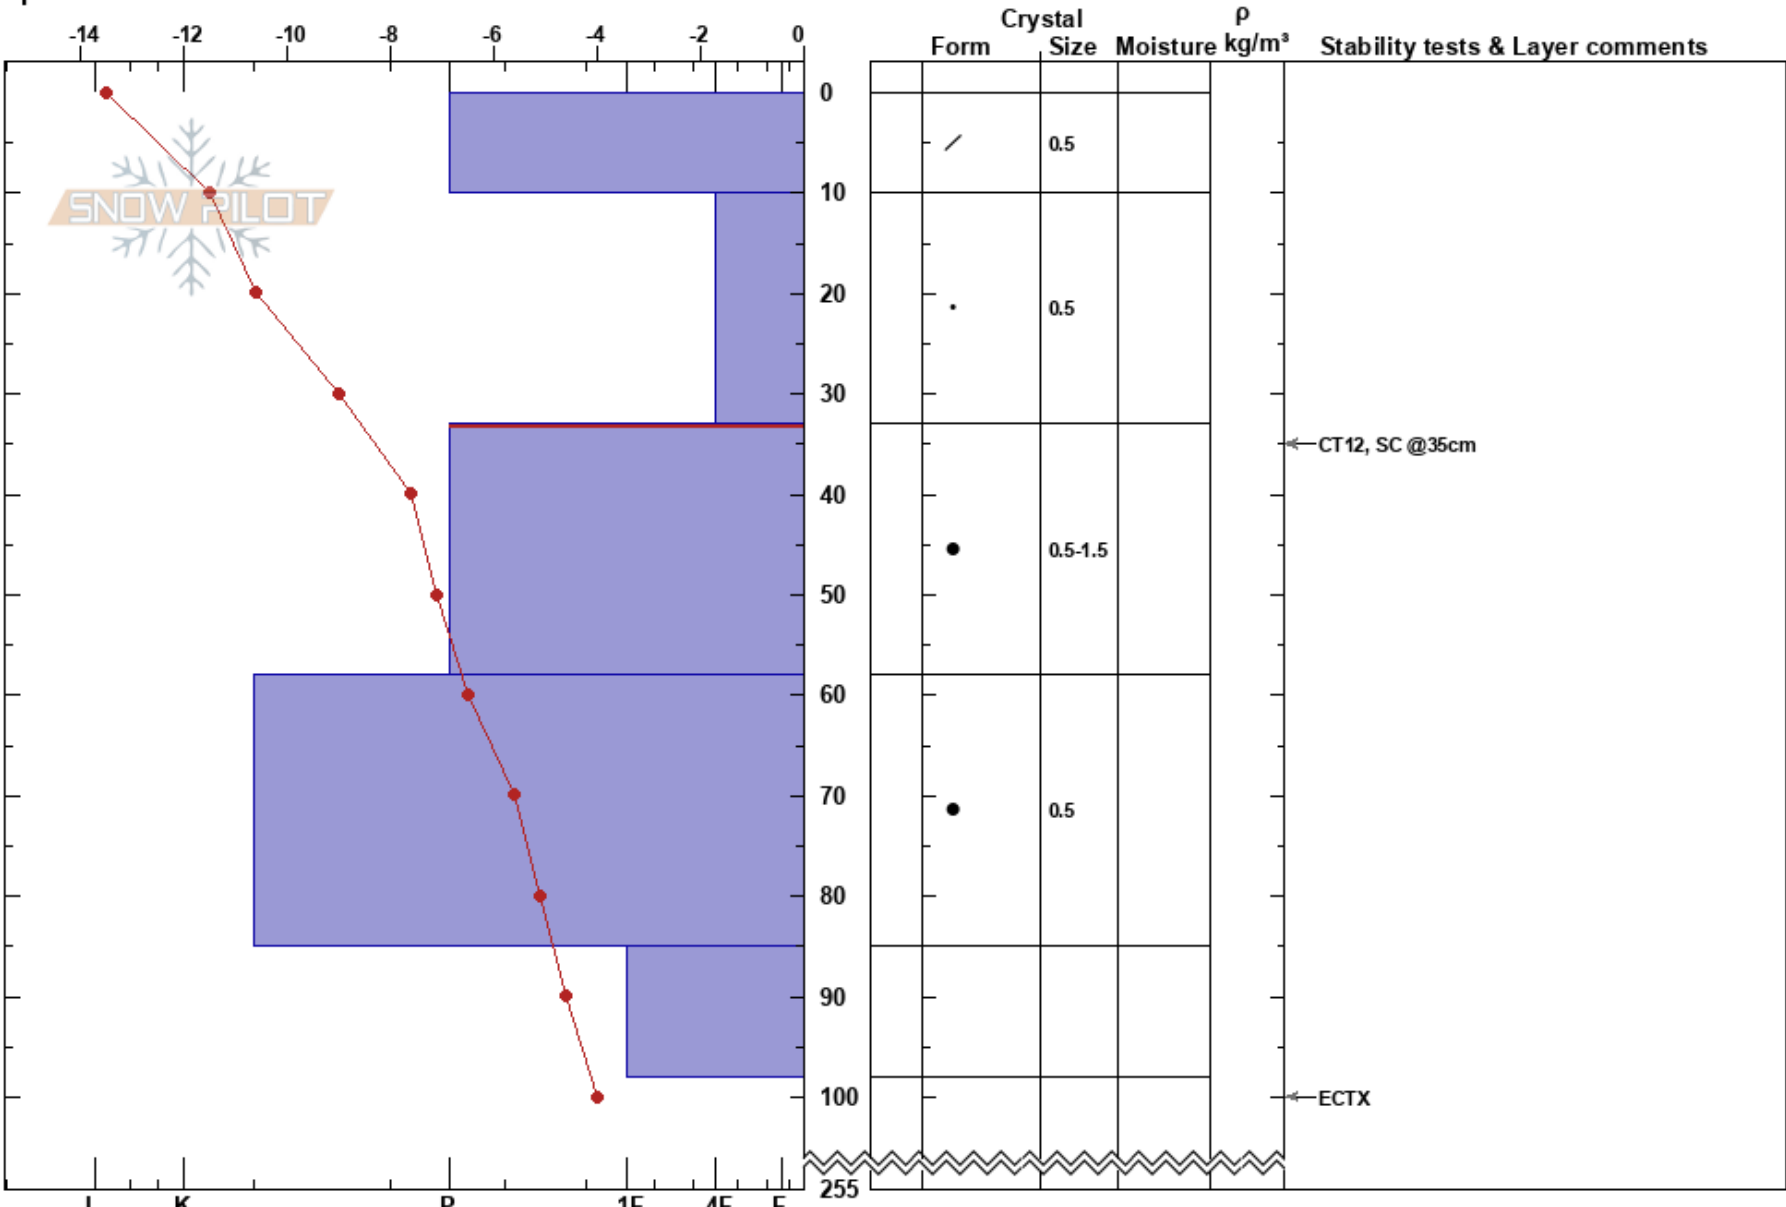

Dunsjöfjället SE
 Ljungdalen
 Sweden
 Elevation: 980 m
 Aspect: SE
 Specifics:

Lars Back
 23/01/2019 - 14:00
 Co-ord: 62.89561N, 12.86273W
 Slope Angle: 27°
 Wind Loading:

Stability: **HS:255**
 Air Temperature: -16°C PF:20 33-58cm:Problematic layer
 Sky Cover: FEW
 Precipitation: NO
 Wind: