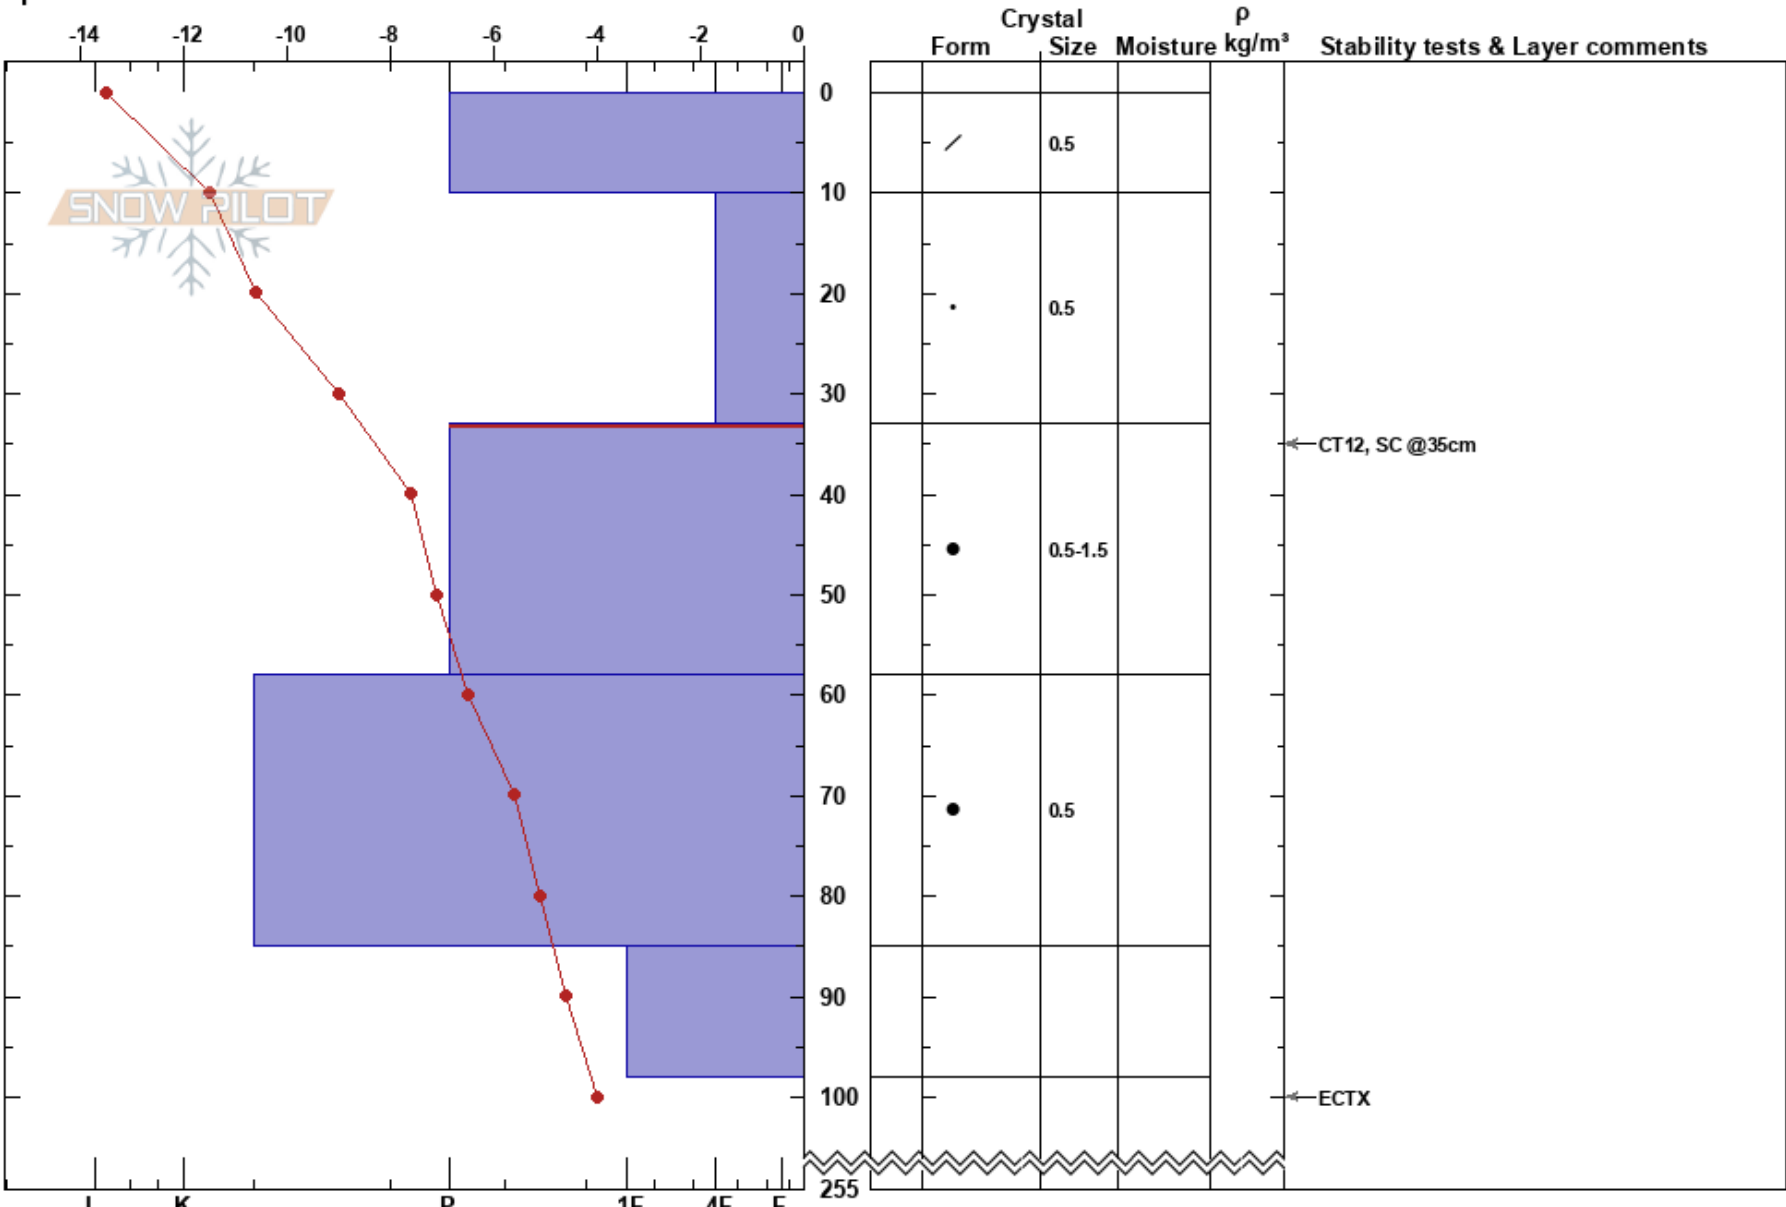

Dunsjöfjället SE  
 Ljungdalen  
 Sweden  
 Elevation: 980 m  
 Aspect: SE  
 Specifics:

Lars Back  
 23/01/2019 - 14:00  
 Co-ord: 62.89561N, 12.86273W  
 Slope Angle: 27°  
 Wind Loading:

Stability: HS:255  
 Air Temperature: -16°C PF:20 33-58cm:Problematic layer  
 Sky Cover: FEW  
 Precipitation: NO  
 Wind: