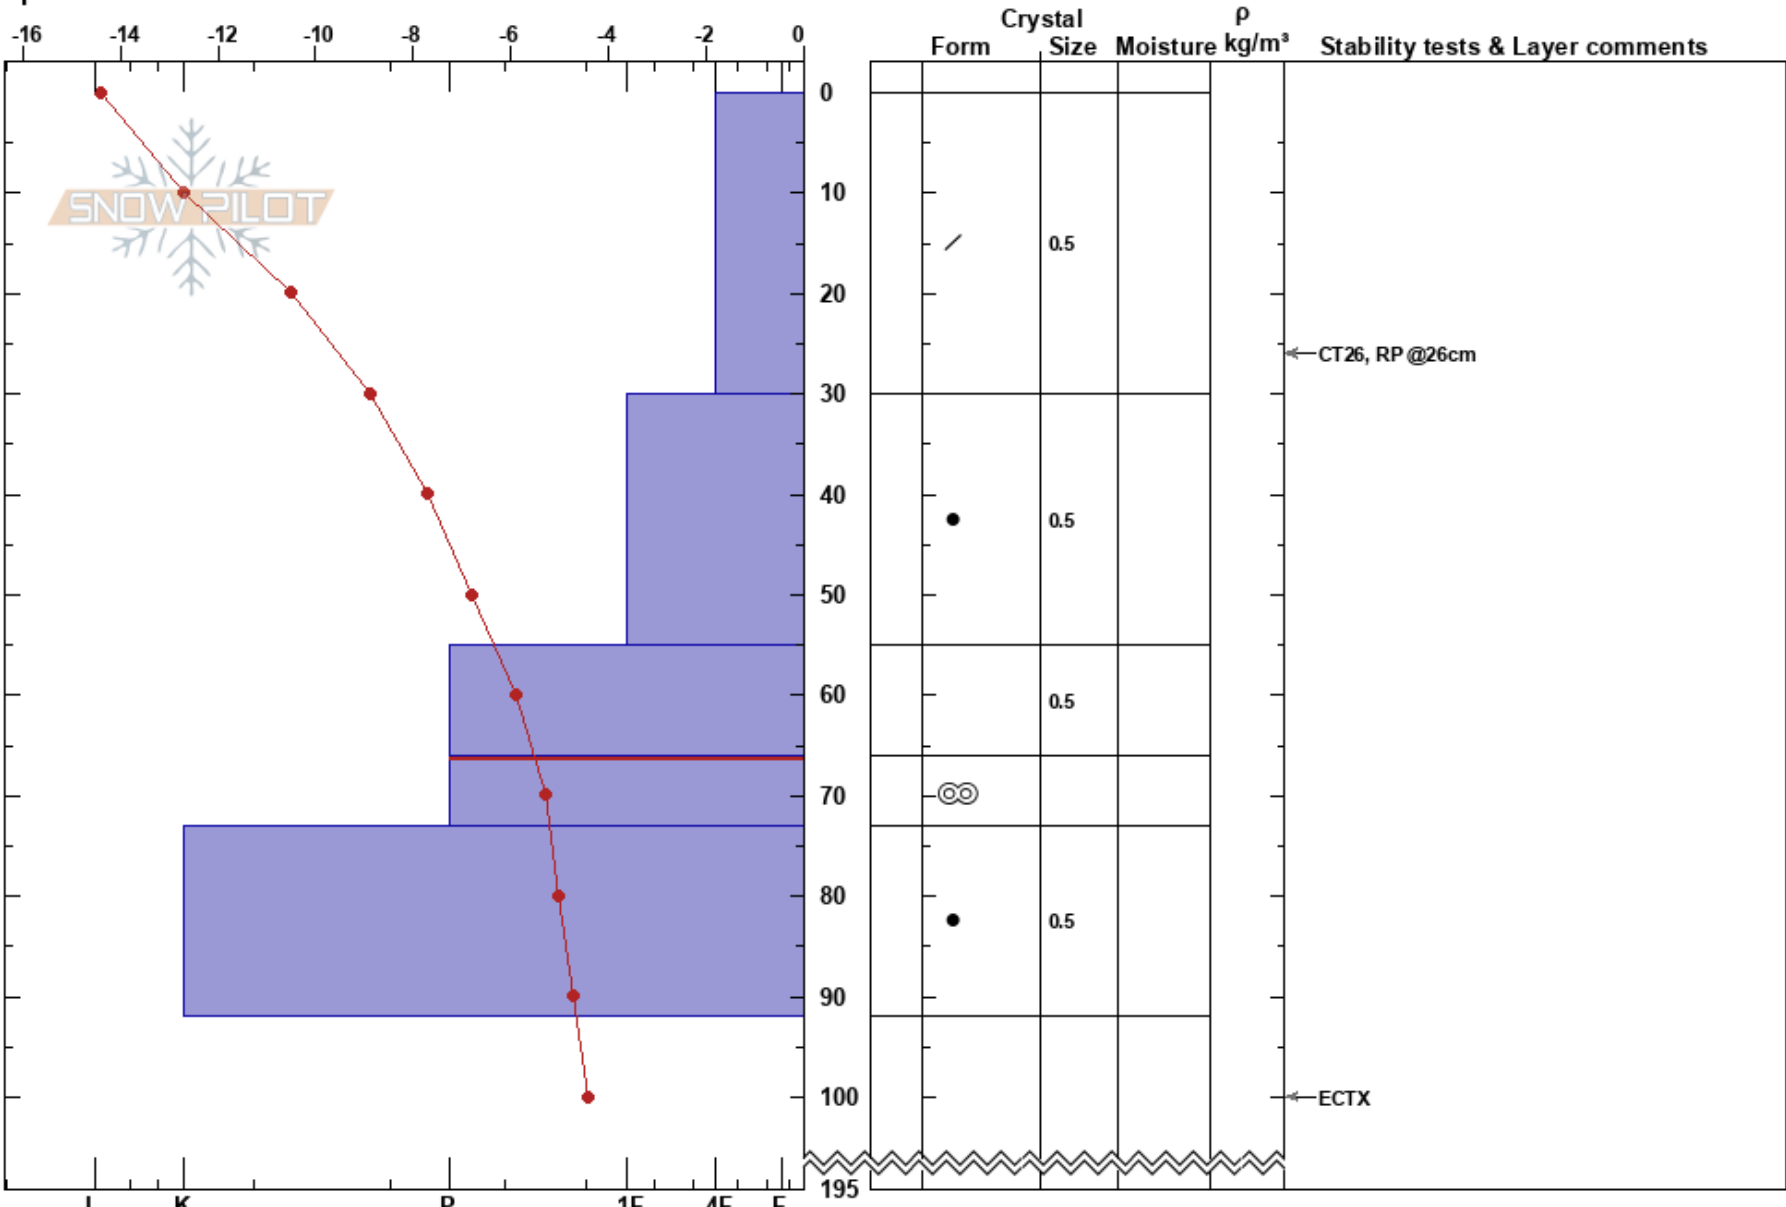

Helags
Ljungdalen
Sweden
Elevation: 1150 m
Aspect: S
Specifics:

Lars Back
23/01/2019 - 10:30
Co-ord: 62.89007N, 12.49401W
Slope Angle: 25°
Wind Loading:

Stability: HS:195
Air Temperature: -15.5°C PF:15 66-73cm:Problematic layer
Sky Cover: FEW
Precipitation: NO
Wind: W Calm