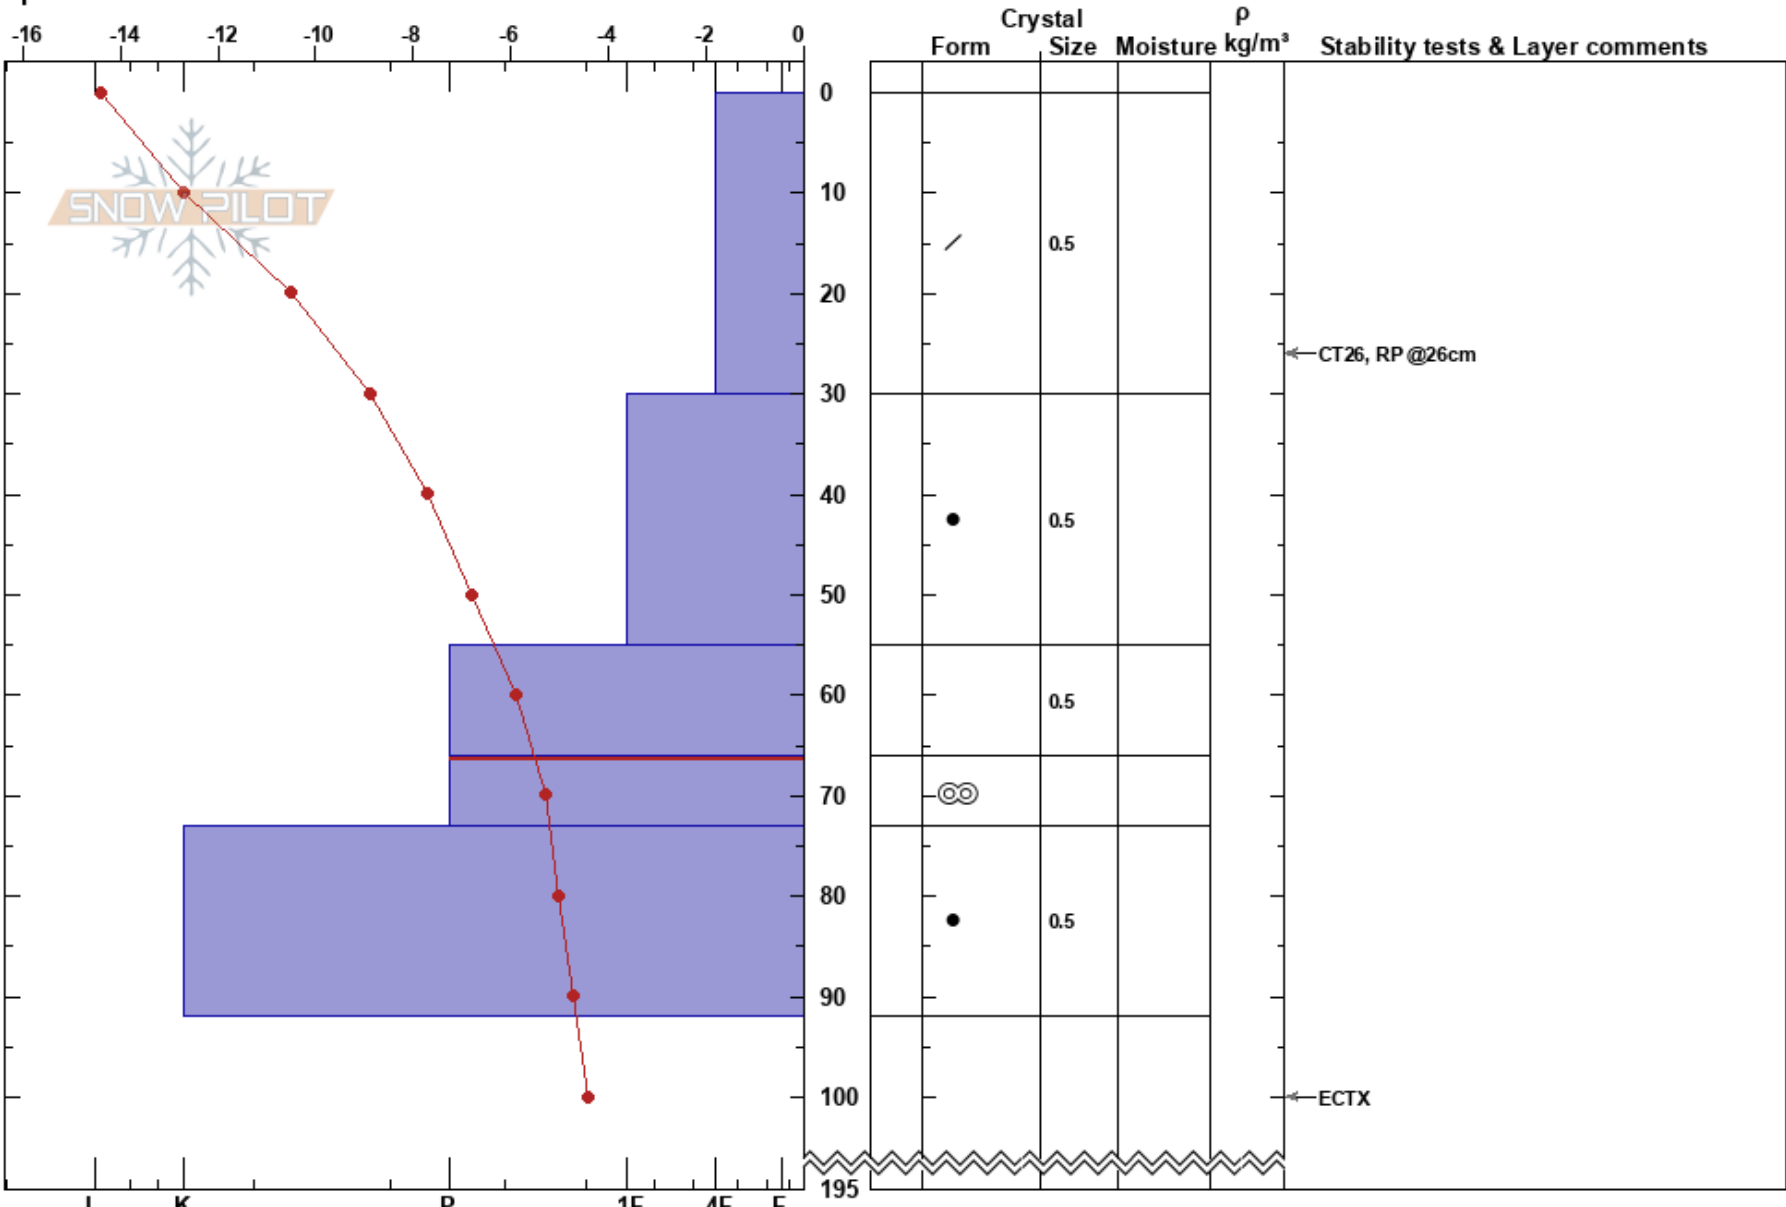

Helags
 Ljungdalen
 Sweden
 Elevation: 1150 m
 Aspect: S
 Specifics:

Lars Back
 23/01/2019 - 10:30
 Co-ord: 62.89007N, 12.49401W
 Slope Angle: 25°
 Wind Loading:

Stability: HS:195
 Air Temperature: -15.5°C PF:15 66-73cm:Problematic layer
 Sky Cover: FEW
 Precipitation: NO
 Wind: W Calm

Notes:

← CT26, RP @26cm

← ECTX