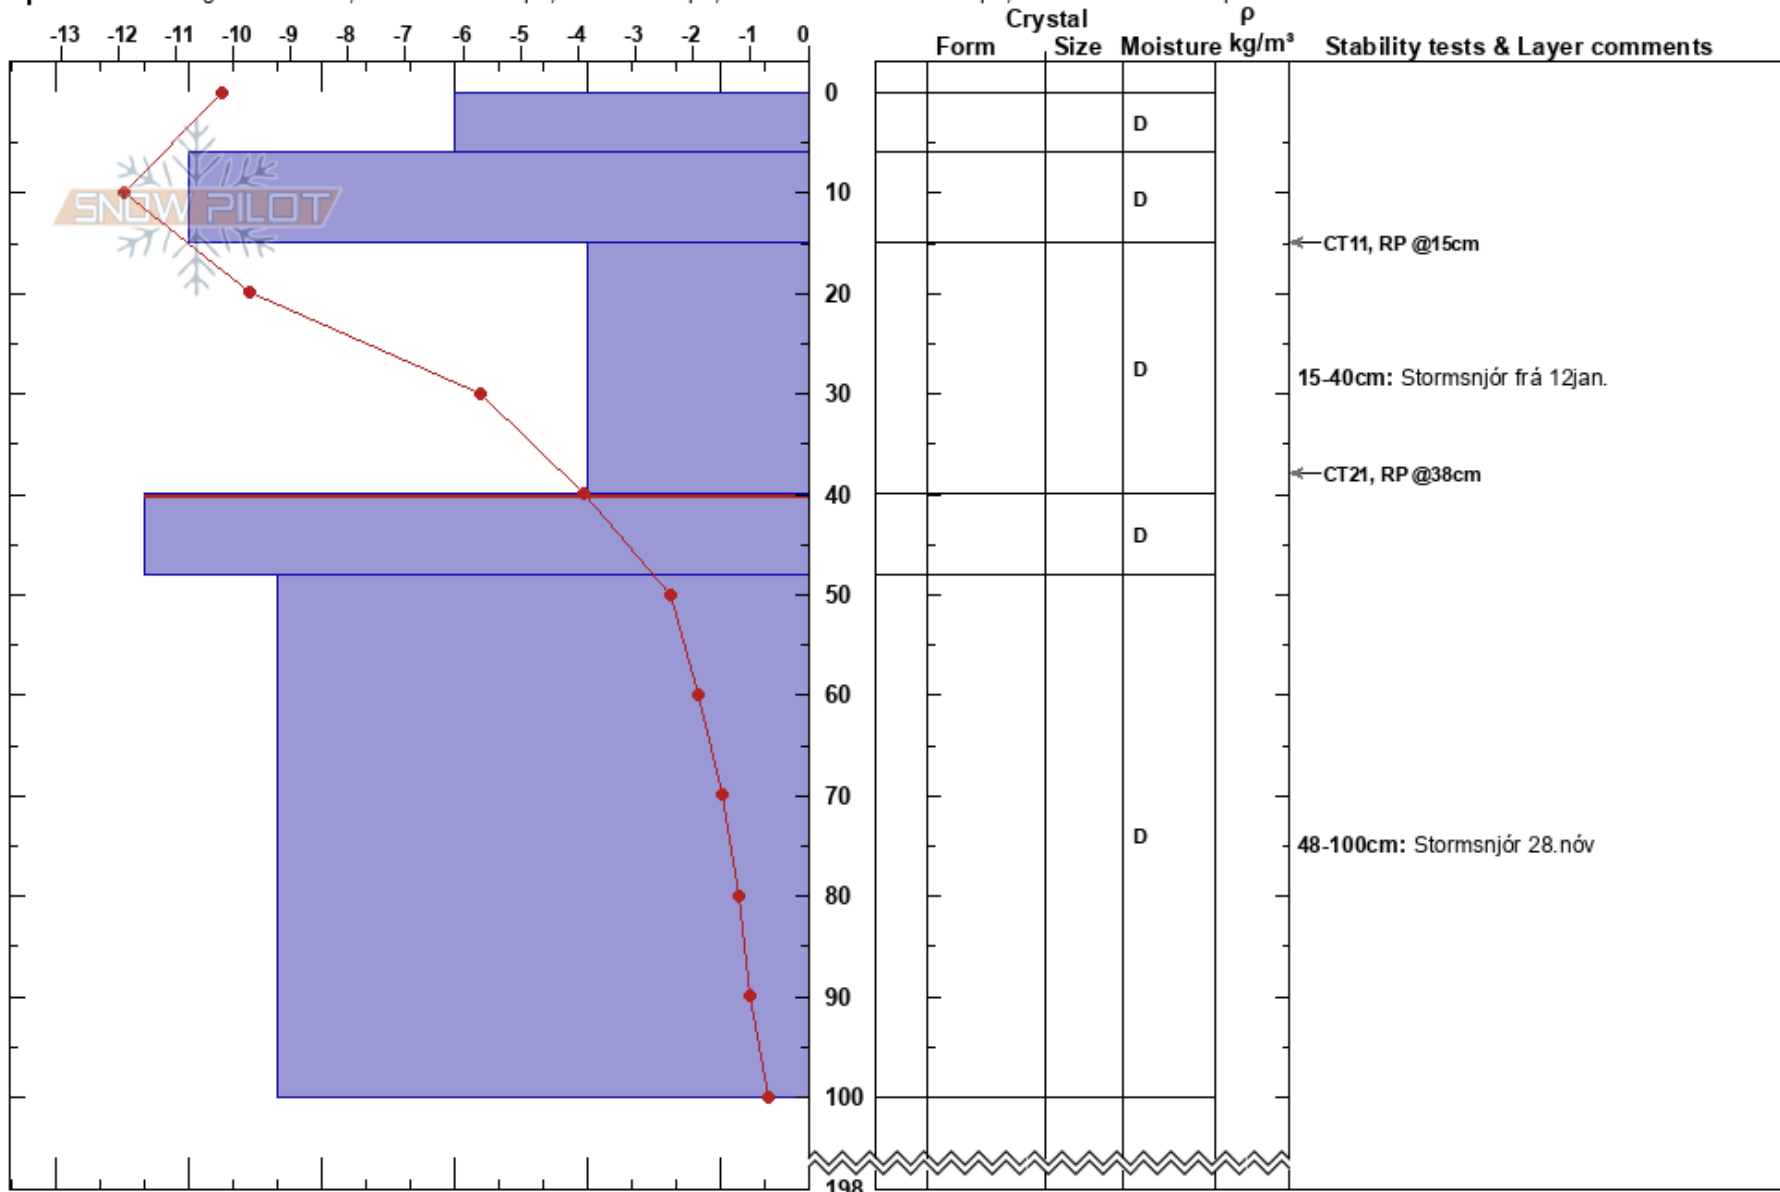

Strompur endastöð
Tröllaskagi
Iceland
Elevation: 950 m
Aspect: E

Jón Páll Eyjólfsson
22/01/2019 - 14:59
Co-ord:
Slope Angle: 25°
Wind Loading: previous

Stability: Fair
Air Temperature: -10.2°C PF:18
Sky Cover: FEW
Precipitation: NO
Wind: NW Calm

HS:198
Layer Notes:
15-40cm: Stormsnjór frá 12jan.
40-48cm: Problematic layer
48-100cm: Stormsnjór 28.nóv

Specifics: Pit dug in a Ski Area; Ski tracks on slope; We skied slope; Snowmobile tracks on slope; We snowmobiled slope