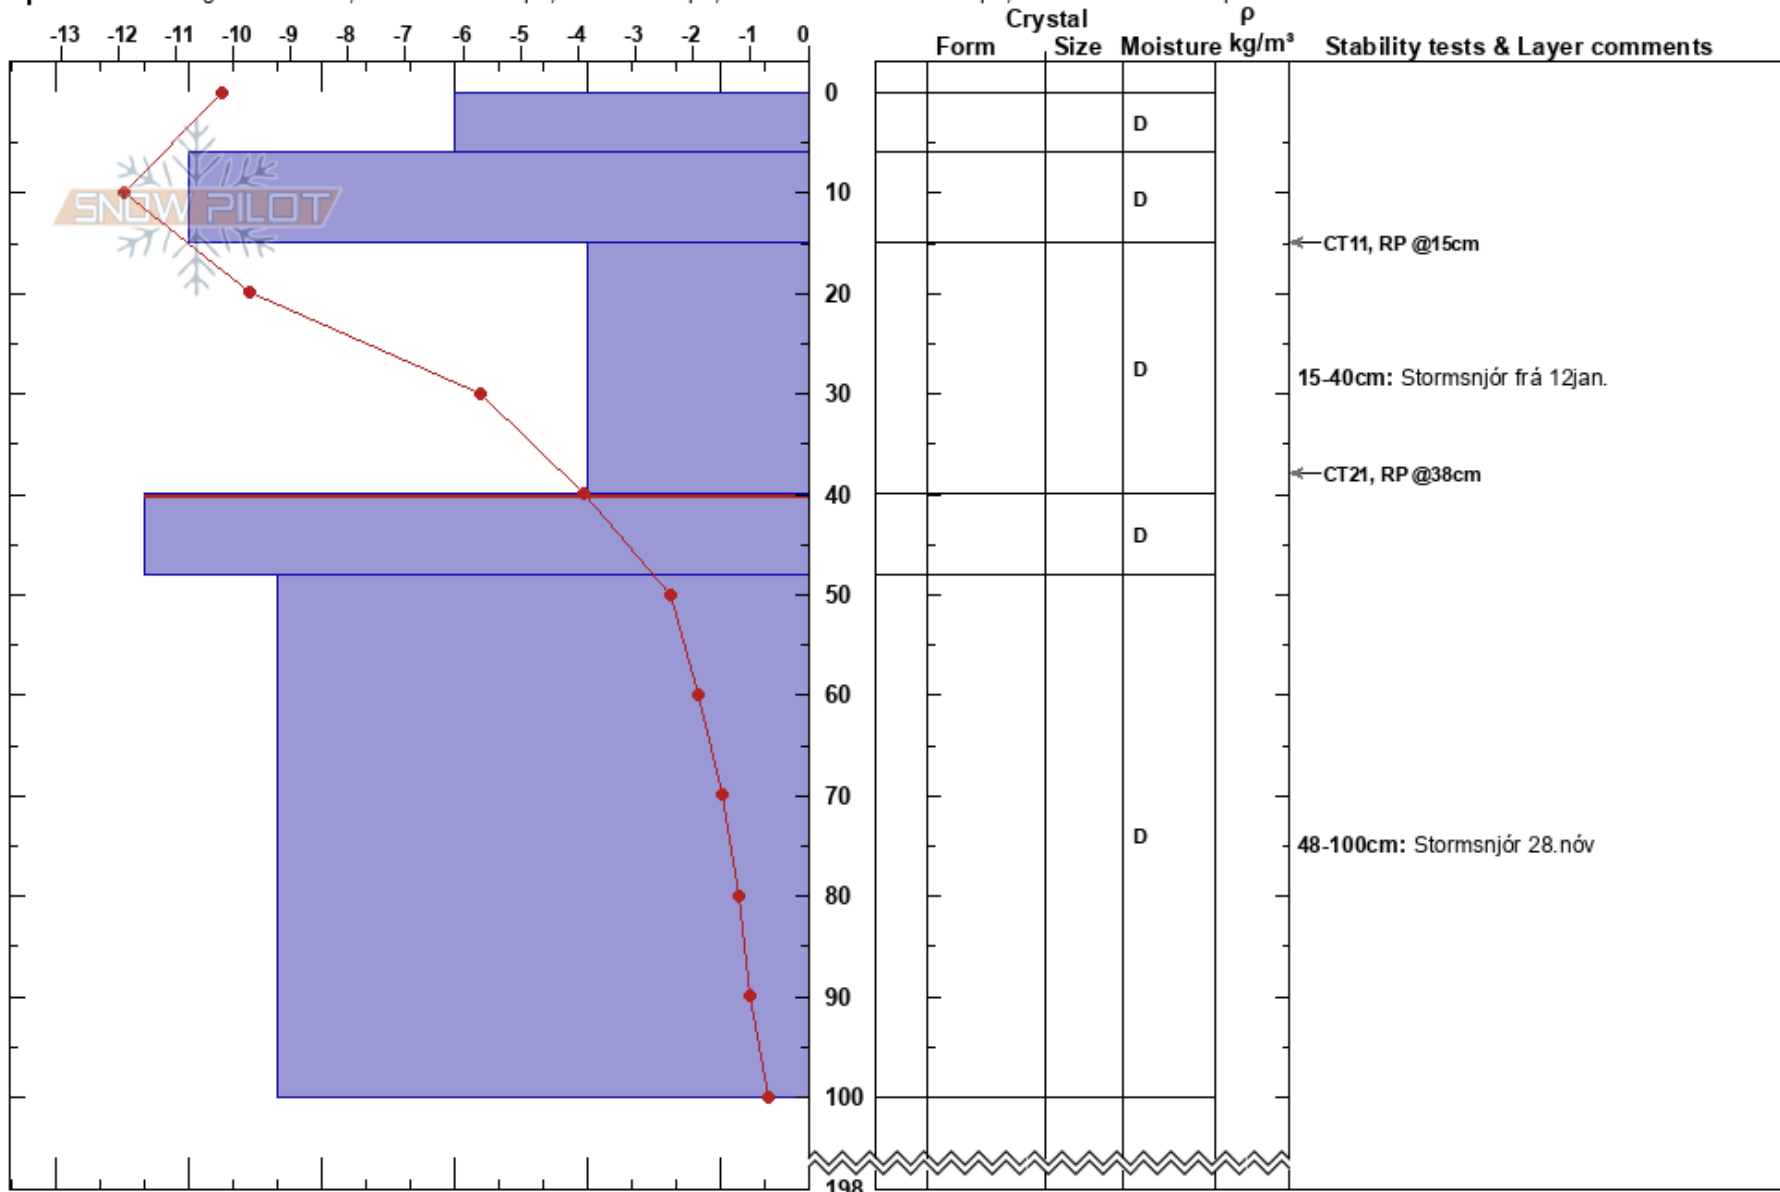

Strompur endastöð  
Tröllaskagi  
Iceland  
Elevation: 950 m  
Aspect: E

Jón Páll Eyjólfsson  
22/01/2019 - 14:59  
Co-ord:  
Slope Angle: 25°  
Wind Loading: previous

Stability: Fair  
Air Temperature: -10.2°C PF:18  
Sky Cover: FEW  
Precipitation: NO  
Wind: NW Calm

HS:198  
Layer Notes:  
15-40cm: Stormsnjór frá 12jan.  
40-48cm: Problematic layer  
48-100cm: Stormsnjór 28.nóv

Specifics: Pit dug in a Ski Area; Ski tracks on slope; We skied slope; Snowmobile tracks on slope; We snowmobiled slope