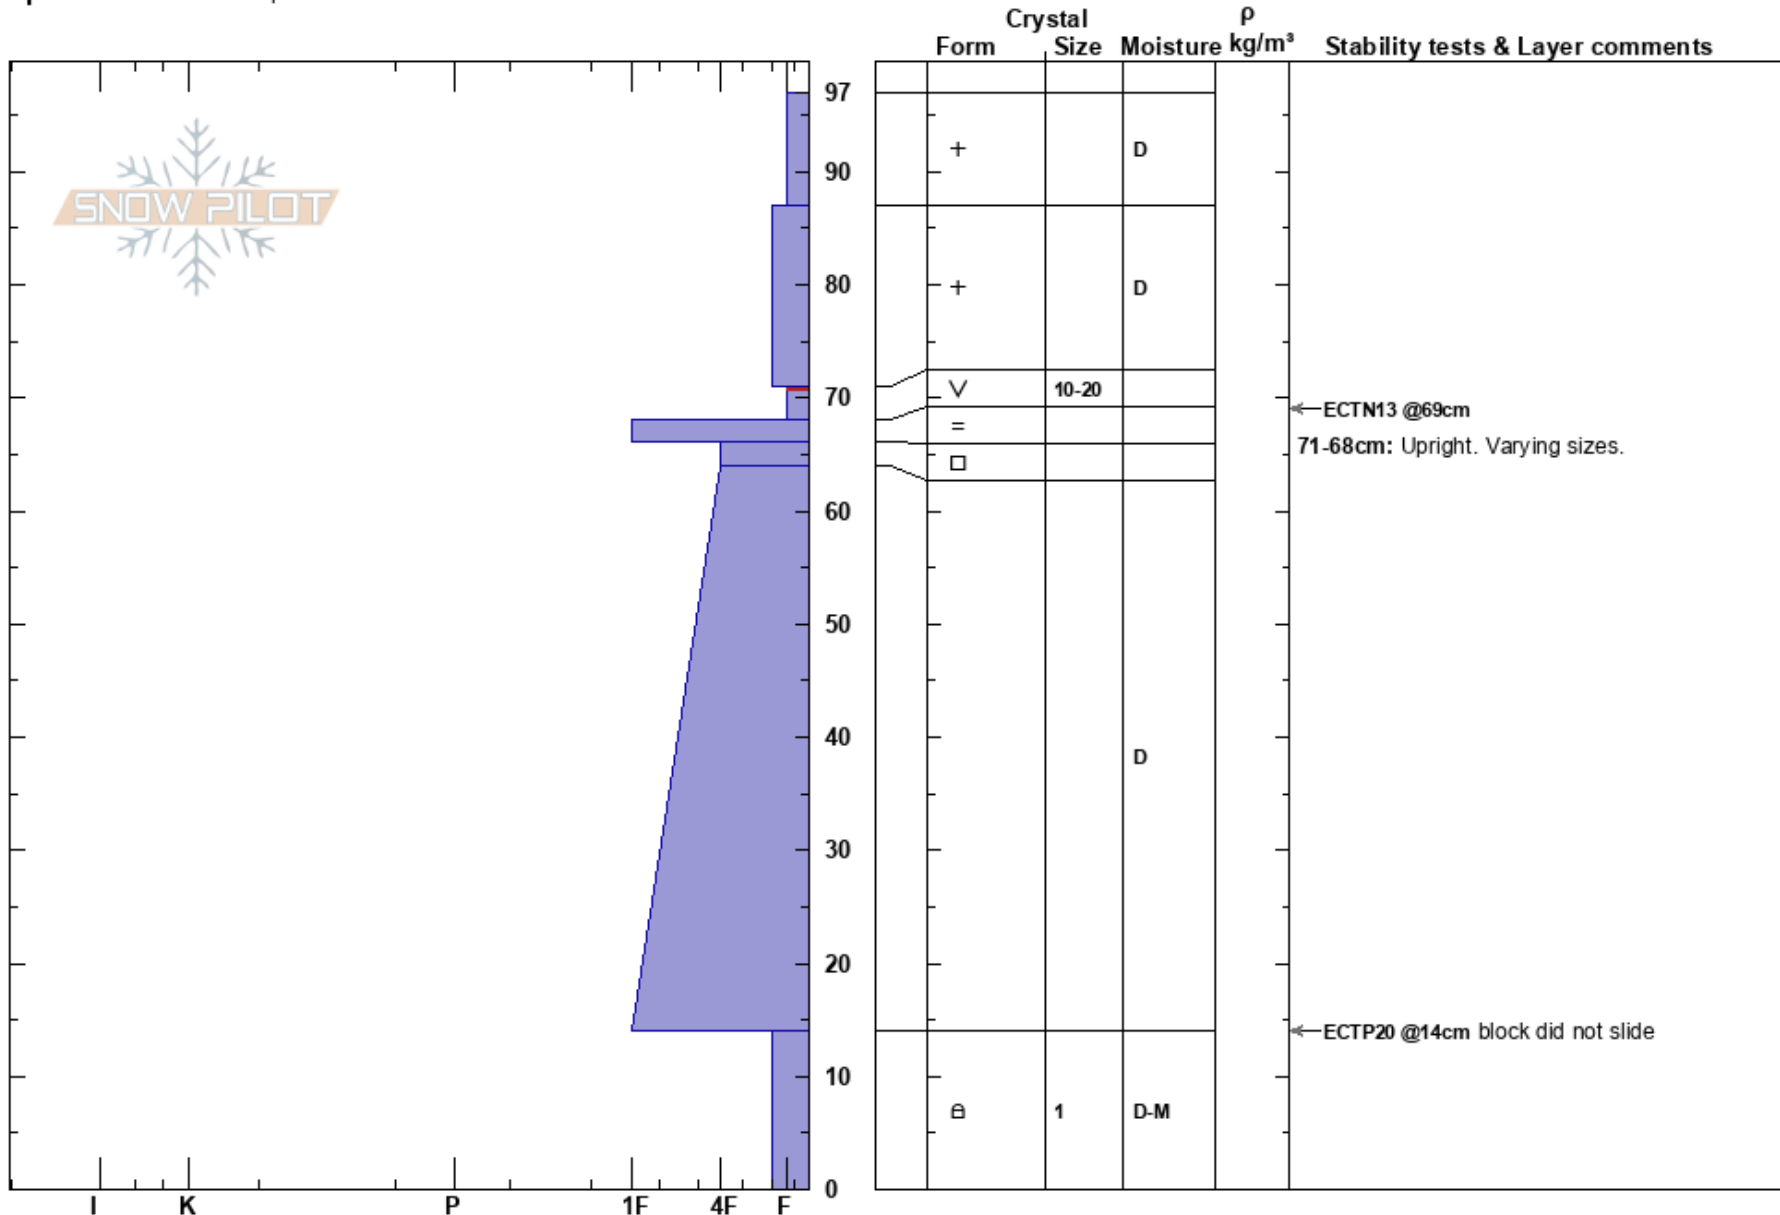

Shed 6/7 Ridge
 Lewis Range
 MT
Elevation: 5400 ft
Aspect: SE
Specifics: We skied slope

blase reardon
 01/22/2019 - 1:00pm
Co-ord: 12U 316026E 5347476N
Slope Angle: 29°
Wind Loading: yes

Stability: Fair
Air Temperature:
Sky Cover: OVC
Precipitation: NO
Wind: W Moderate

HS:97
Layer Notes:
 71-68cm: Upright. Varying sizes.
 71-68cm: Problematic layer

Notes: Small opening on ridge within surface hoar moat.