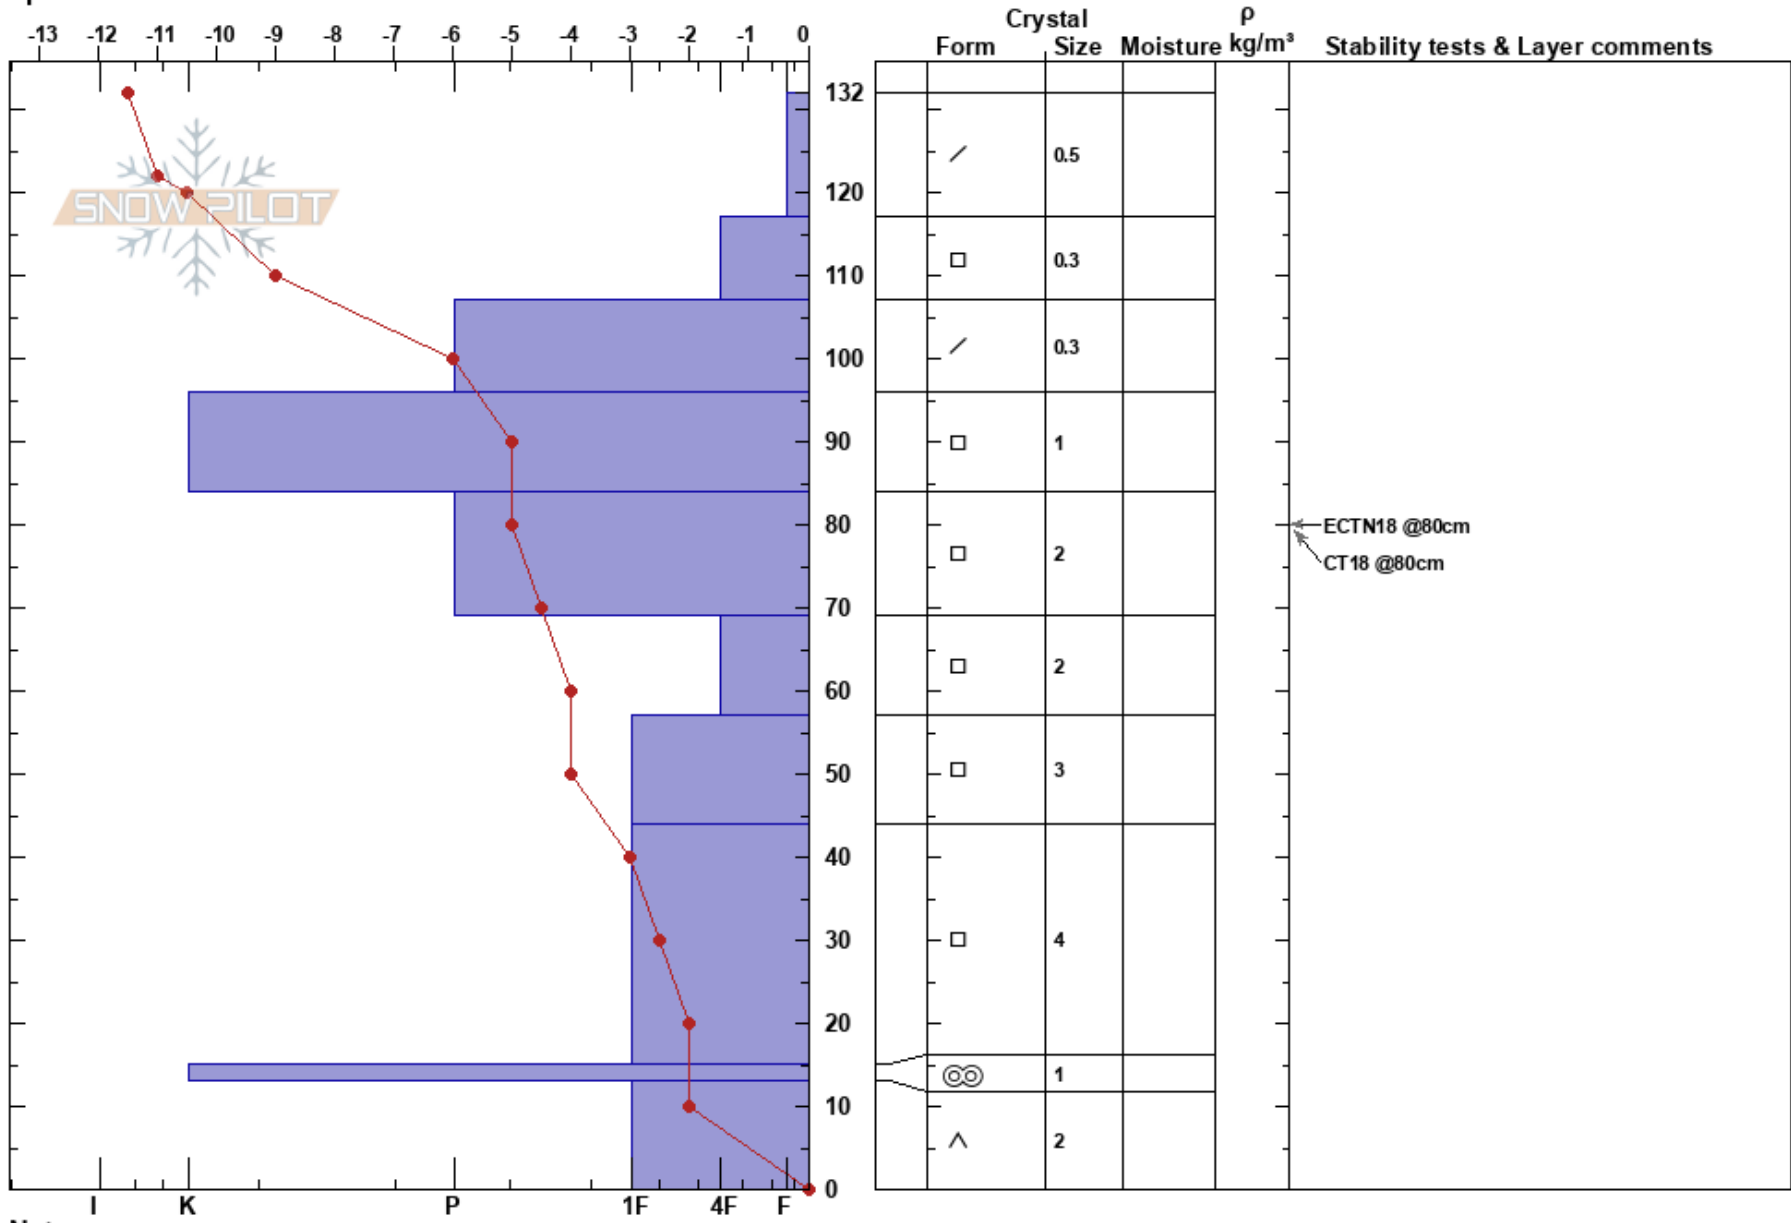

Vail Pass 'Hippie Tree
 Vail/Summit County
 CO
 Elevation: 11400 ft
 Aspect: 190°
 Specifics:

Thomas Bull
 01/22/2019 - 12:51pm
 Co-ord: 13S 396925W 4376961N
 Slope Angle: 22°
 Wind Loading: no

Stability: **HS:132**
 Air Temperature: -13.5°C PF:45
 Sky Cover: OVC
 Precipitation: S-1
 Wind: Calm

Layer Notes:

Notes: