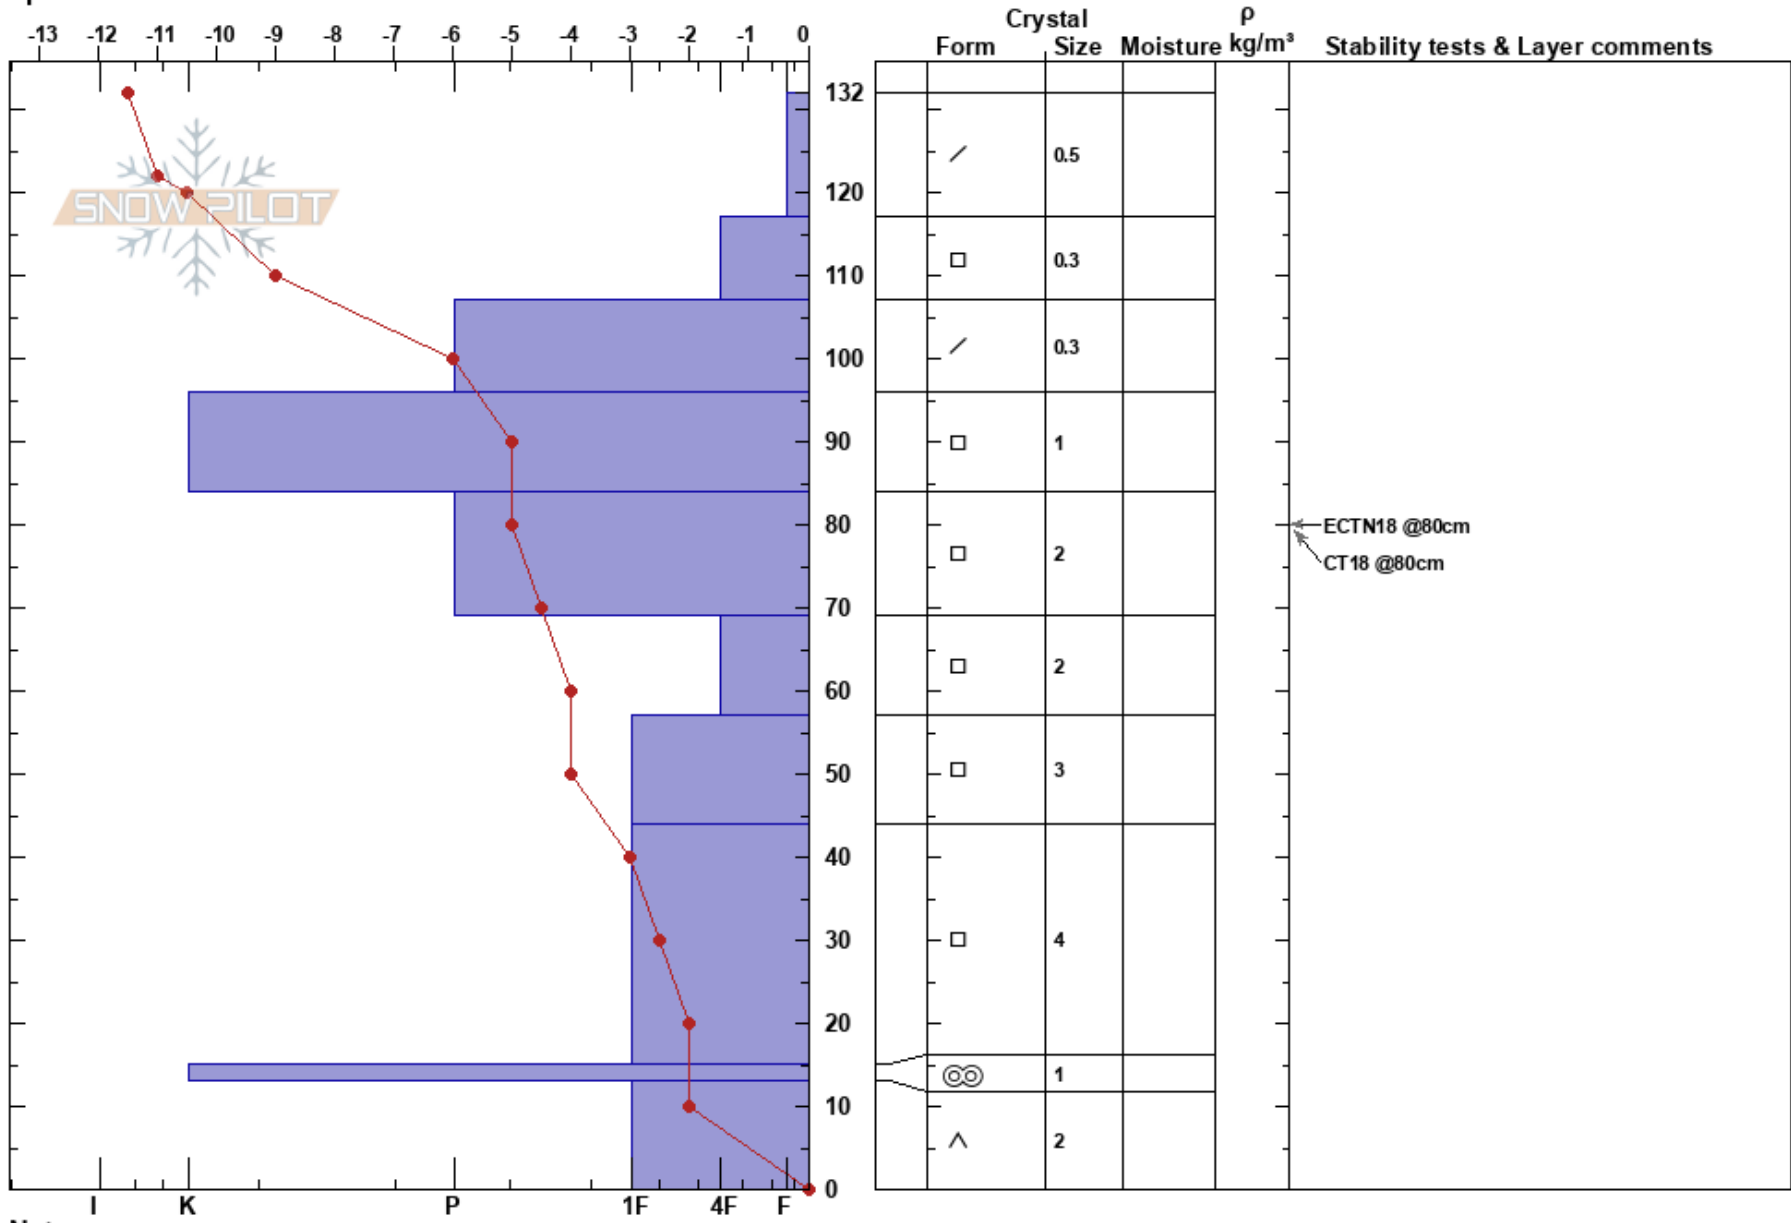

Vail Pass 'Hippie Tree
 Vail/Summit County
 CO
Elevation: 11400 ft
Aspect: 190°
Specifics:

Thomas Bull
 01/22/2019 - 12:51pm
Co-ord: 13S 396925W 4376961N
Slope Angle: 22°
Wind Loading: no

Stability: **HS:132**
Air Temperature: -13.5°C **PF:45**
Sky Cover: OVC
Precipitation: S-1
Wind: Calm

Layer Notes:

Notes: