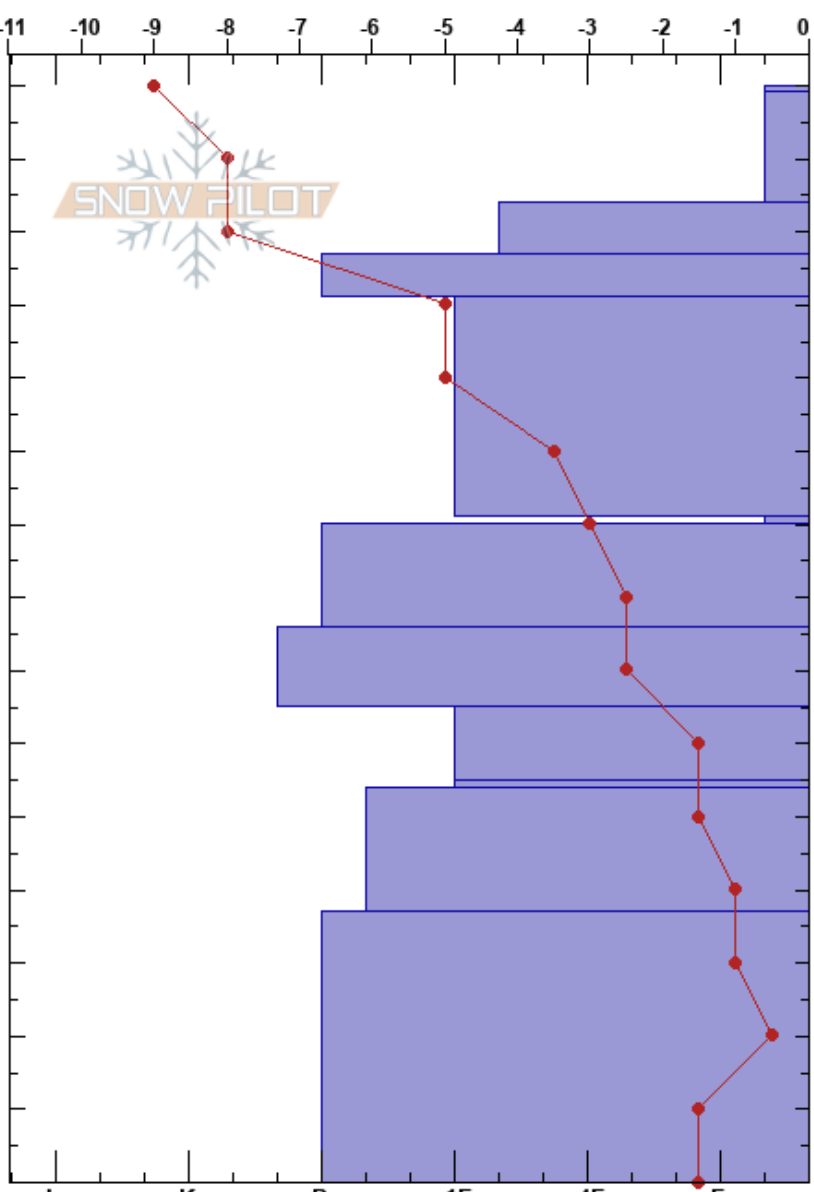

olympic bowl
Teton Range
WY
Elevation: 2610 m
Aspect: NE

Celine Jaccard
01/22/2019 - 12:10am
Co-ord: 43.48429N, -110.95320W
Slope Angle: 27°
Wind Loading: previous

Stability: Poor HS:150
Air Temperature: -11°C PF:27 91-90cm:Problematic layer
Sky Cover: CLR
Precipitation: NO
Wind: NW Light Breeze

Specifics: Recent avalanche activity on similar slopes; Recent avalanche activity on different slopes; We skied slope

Height (cm)	Crystal		Moisture	ρ kg/m³	Stability tests & Layer comments
	Form	Size			
150	∨	5-8			
140	+	0.1			
130	● (/)	0.1			← CT6, PC @134cm
120	●	0.1-0.3			← ECTN26 @127cm
110	⊖	0.3			
100					
90	∨	3-8			← CT21, SC @91cm
80	●	0.5			
70	● (⊖)	1			
60	□	1-2			
50	□	3-4			
40	□ (⊖)	1-2			
30					
20	□ (^)	2-3			
10					
0					