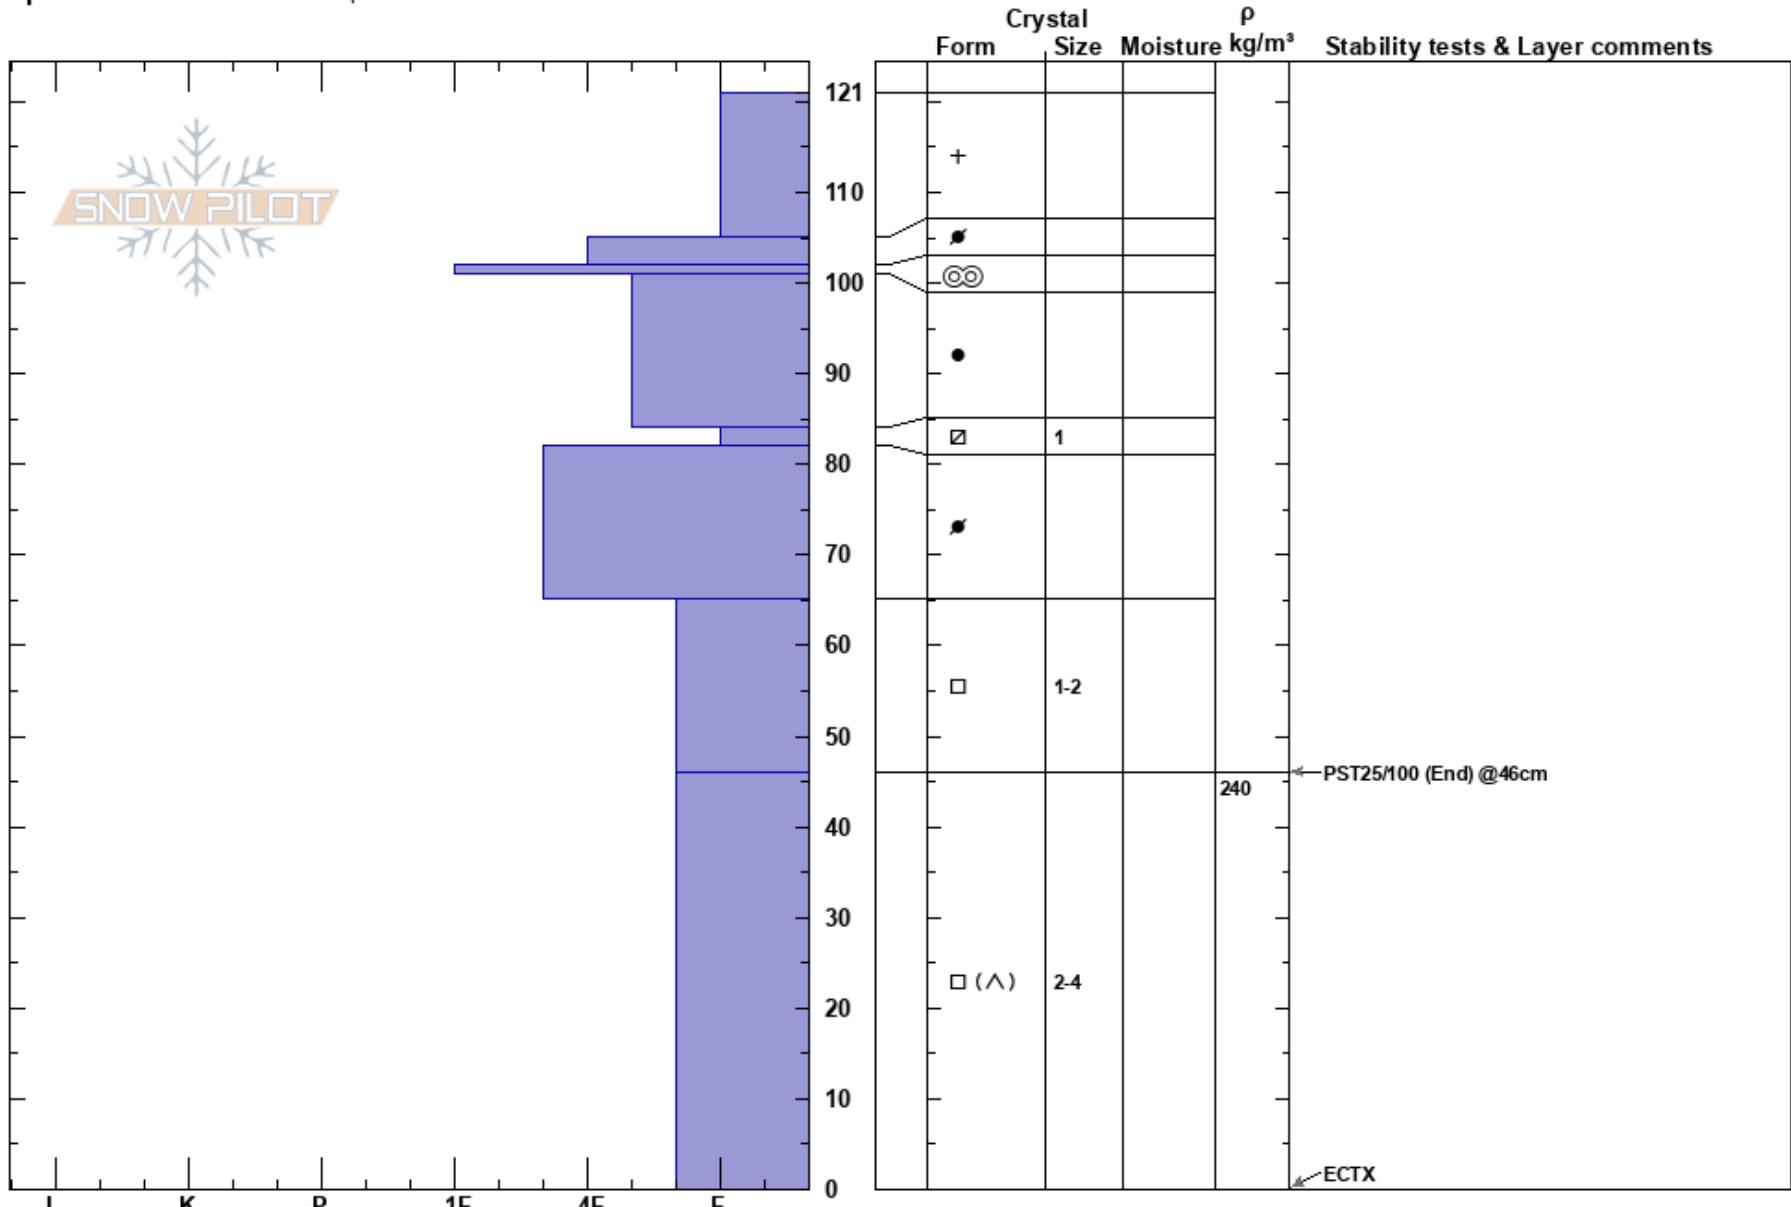

Upper Teepee  
 Madison Range-S  
 MT  
 Elevation: 9200 ft  
 Aspect: 60°  
 Specifics: We snowmobiled slope

Andrew Schauer  
 01/22/2019 - 12:00pm  
 Co-ord: 44.91545N, -111.16616W  
 Slope Angle: 20°  
 Wind Loading: previous

Stability: Good  
 Air Temperature: HS:121  
 Sky Cover: SCT  
 Precipitation: NO  
 Wind: Calm  
 PF:20 46-0cm: Problematic layer

**Notes:** HS was much deeper in this pit than it was in most of Teepee Basin. Able to get propagation with the ECT at 46 cm with three additional stout blows after 30 taps.