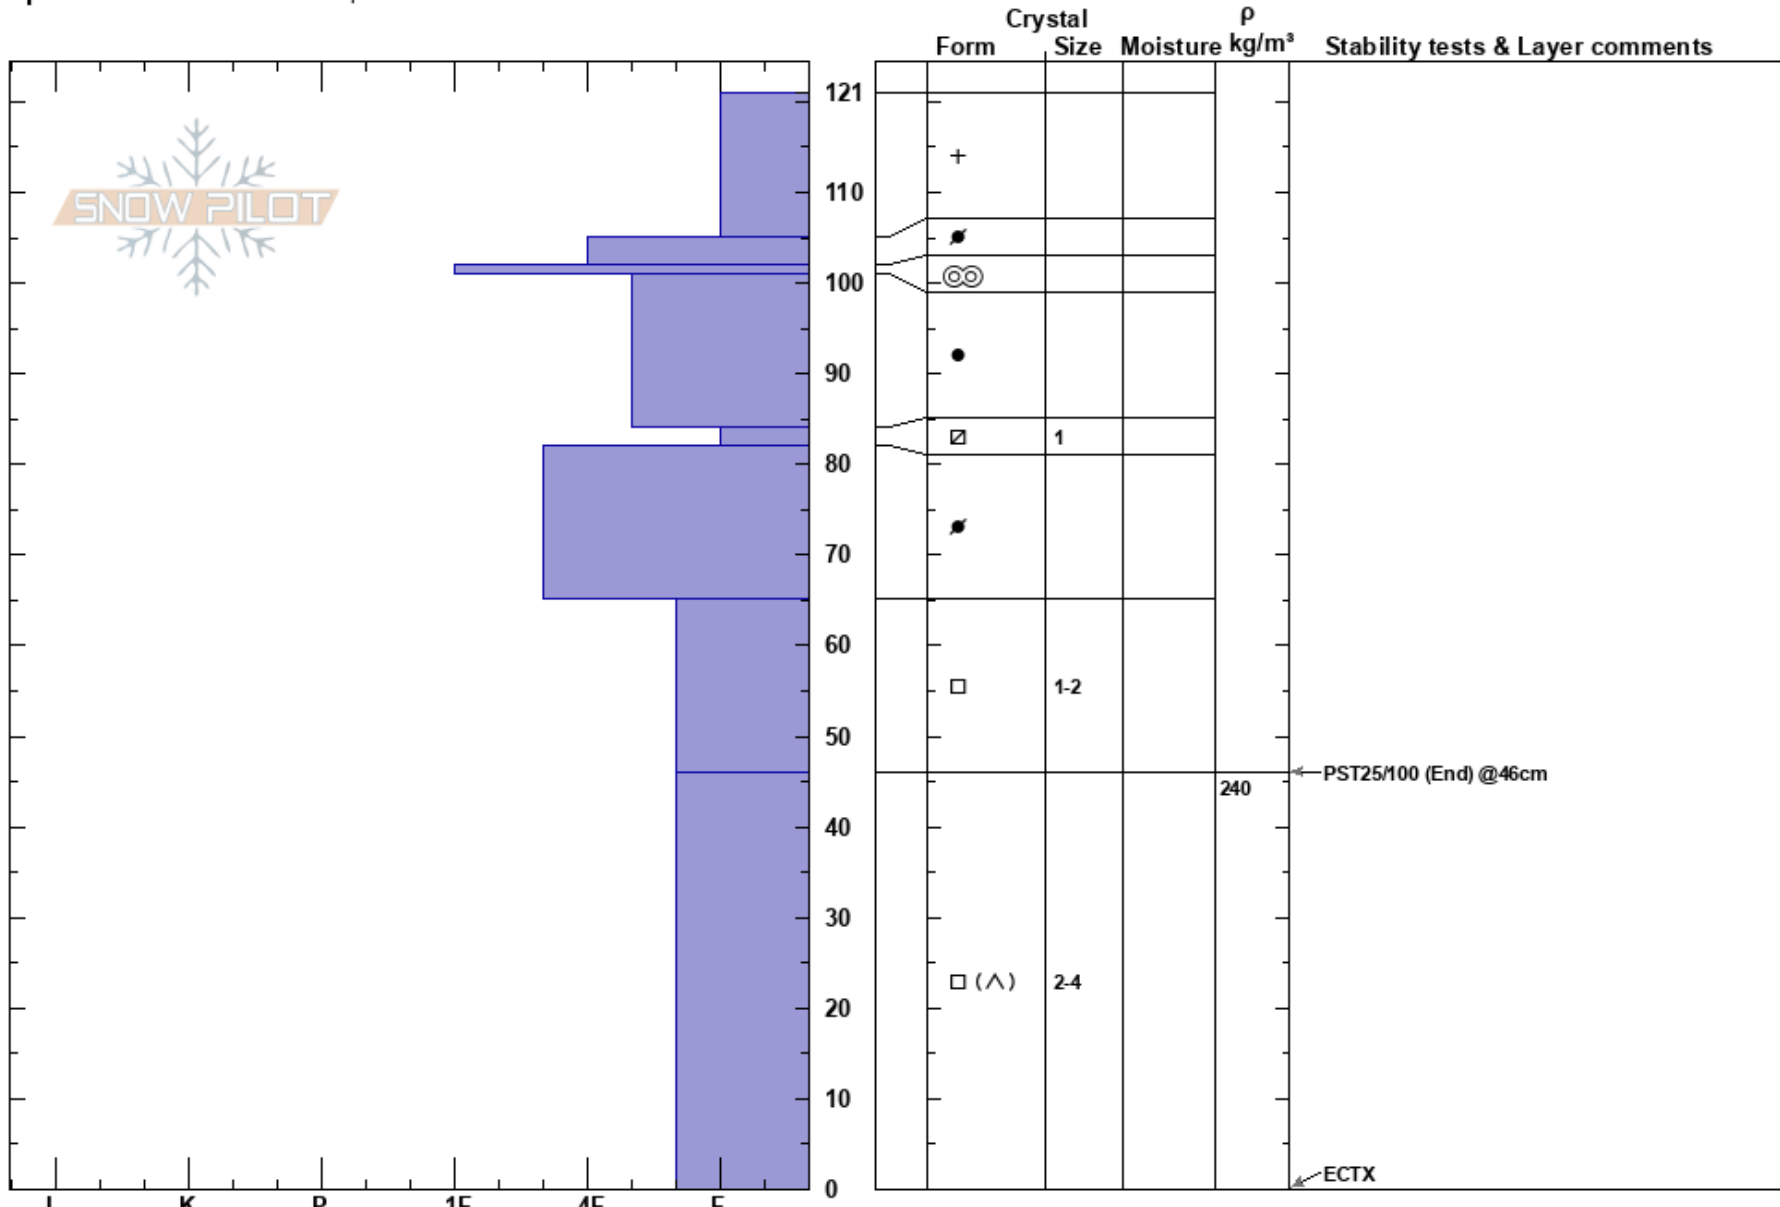

Upper Teepee
 Madison Range-S
 MT
 Elevation: 9200 ft
 Aspect: 60°
 Specifics: We snowmobiled slope

Andrew Schauer
 01/22/2019 - 12:00pm
 Co-ord: 44.91545N, -111.16616W
 Slope Angle: 20°
 Wind Loading: previous

Stability: Good
 Air Temperature: HS:121
 Sky Cover: SCT
 Precipitation: NO
 Wind: Calm
 PF:20 46-0cm: Problematic layer

Notes: HS was much deeper in this pit than it was in most of Teepee Basin. Able to get propagation with the ECT at 46 cm with three additional stout blows after 30 taps.