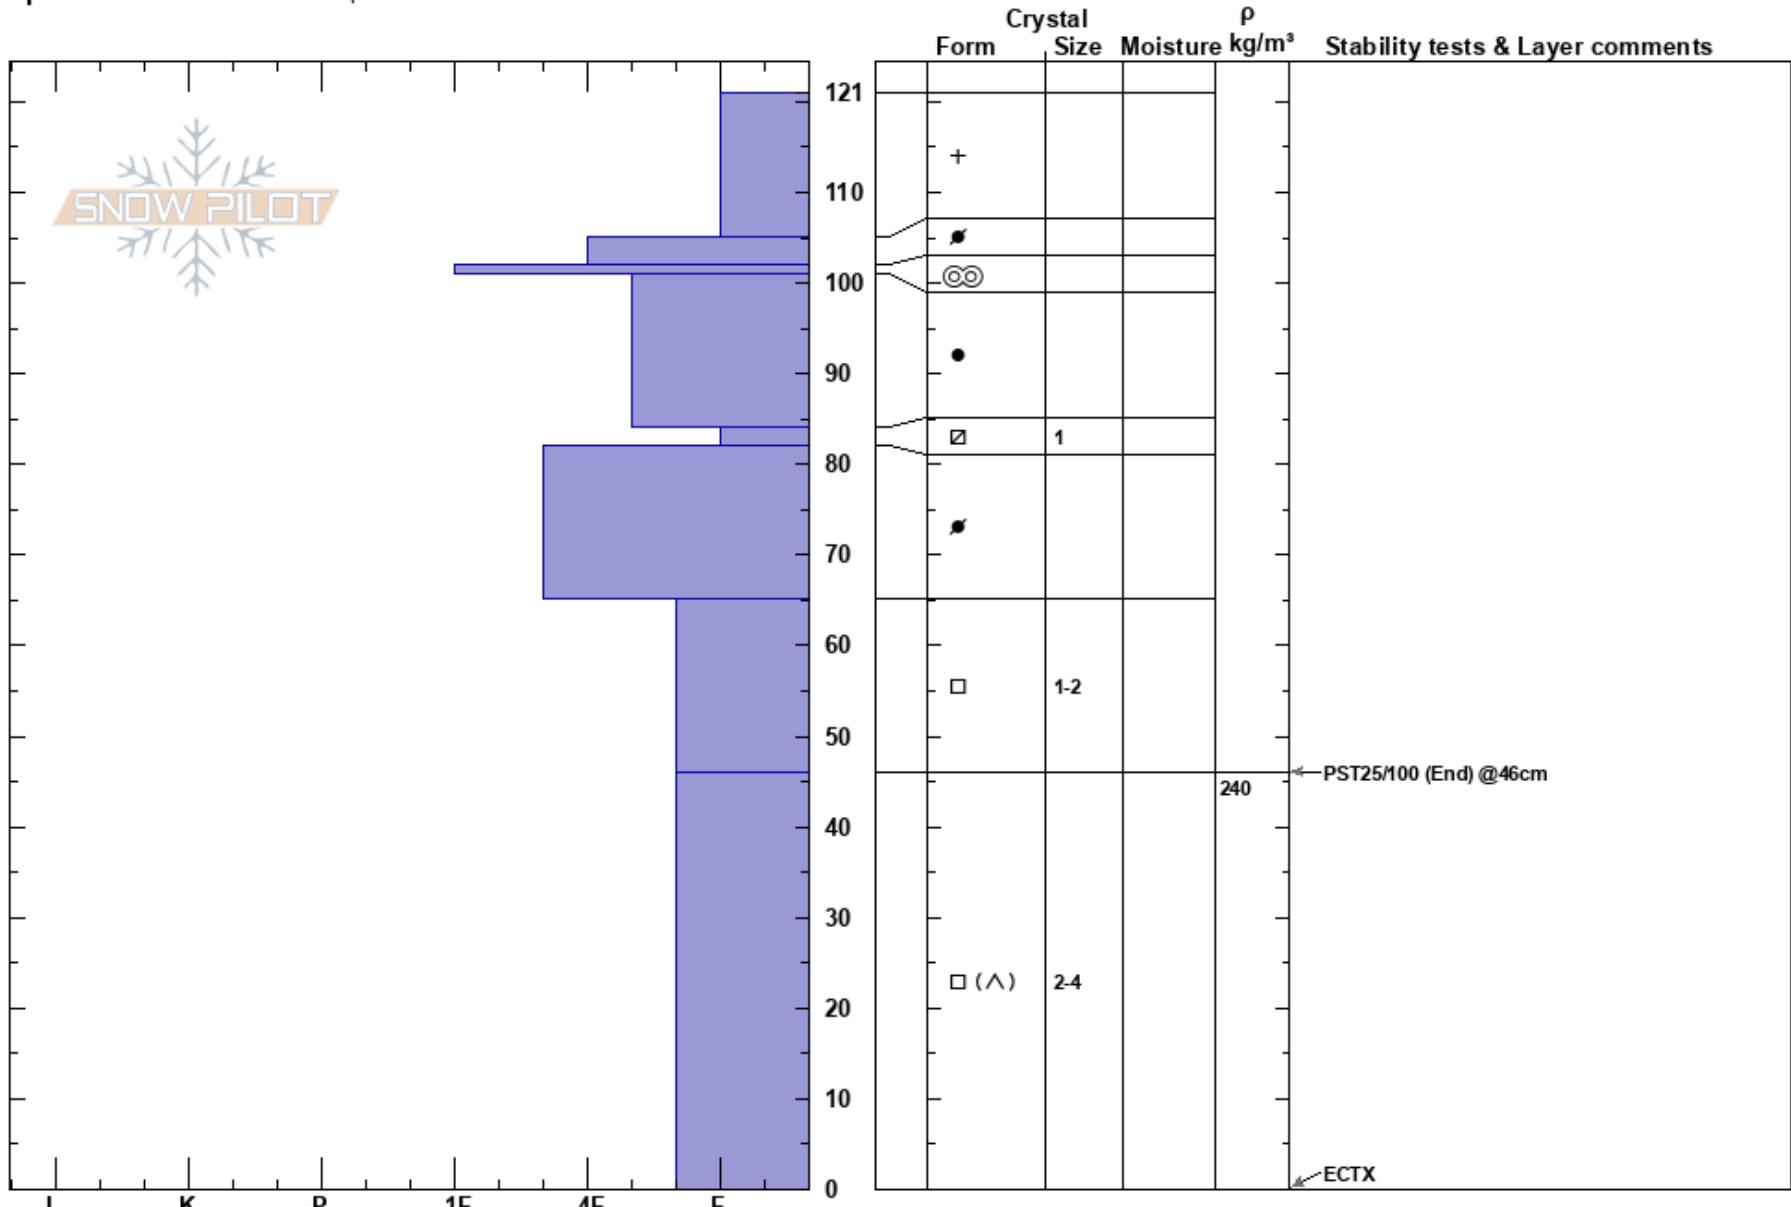

Upper Teepee
 Madison Range-S
 MT
 Elevation: 9200 ft
 Aspect: 60°
 Specifics: We snowmobiled slope

Andrew Schauer
 01/22/2019 - 12:00pm
 Co-ord: 44.91545N, -111.16616W
 Slope Angle: 20°
 Wind Loading: previous

Stability: Good
 Air Temperature: HS:121
 Sky Cover: SCT
 Precipitation: NO
 Wind: Calm
 PF:20 46-0cm: Problematic layer

Notes: HS was much deeper in this pit than it was in most of Teepee Basin. Able to get propagation with the ECT at 46 cm with three additional stout blows after 30 taps.