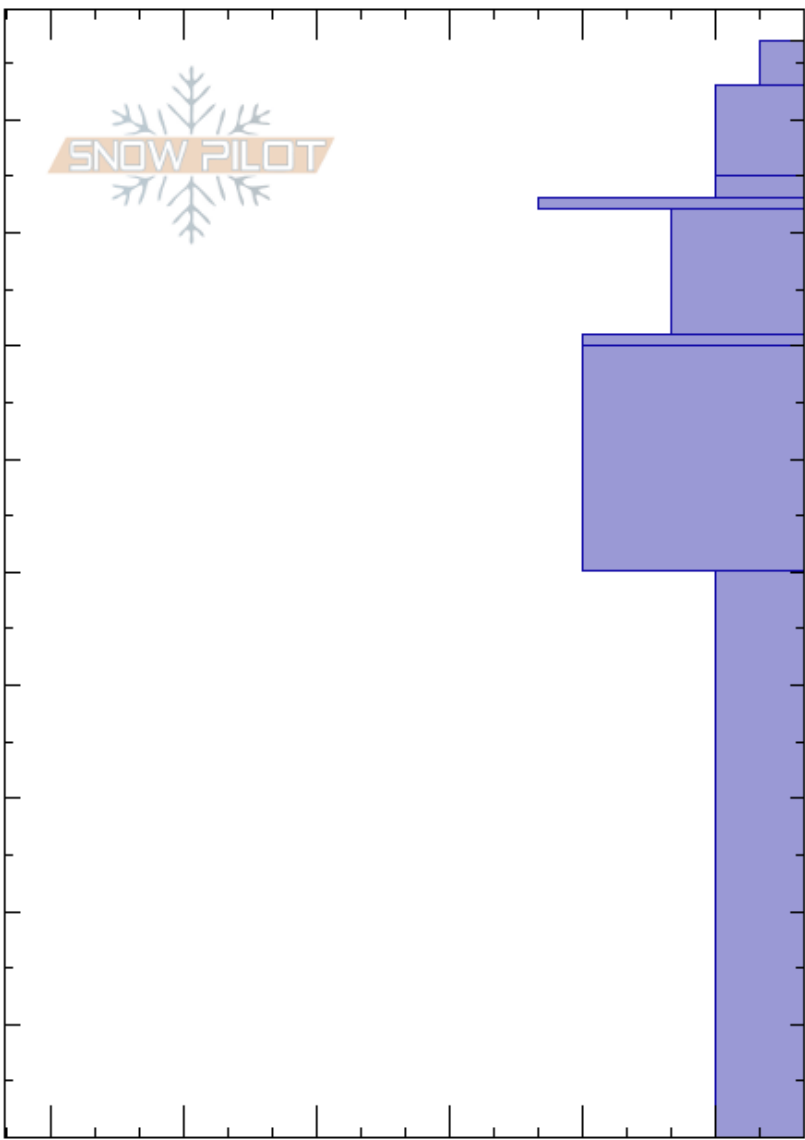

Teepee Basin
 Madison Range-S
 MT
 Elevation: 9000 ft
 Aspect: 120°
 Specifics: We snowmobiled slope

Andrew Schauer
 01/22/2019 - 1:00pm
 Co-ord: 44.91251N, -111.16567W
 Slope Angle: 20°
 Wind Loading: no

Stability: Fair
 Air Temperature:
 Sky Cover: SCT
 Precipitation: NO
 Wind: Calm

HS:97
 PF:80
 50-0cm: Problematic layer

Elevation (ft)	Crystal		Moisture	ρ kg/m ³	Stability tests & Layer comments
	Form	Size			
97	+				
90	+				
88	* (Δ)				
85	⊙				
80	+ (∕)				
75	⊙				
70	⊙				
60	•				
50					← PST20/100 (End) @50cm
30					← ECTP13 @30cm
25	□ (∧)				