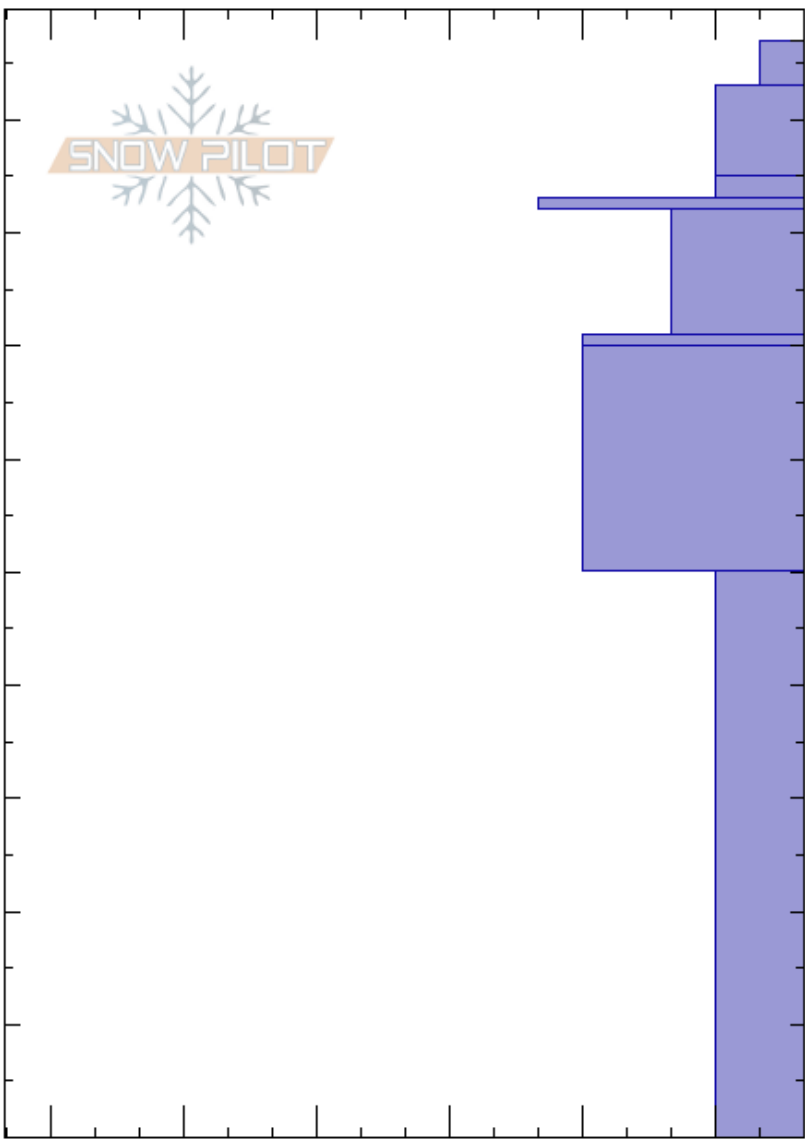

Teepee Basin  
 Madison Range-S  
 MT  
 Elevation: 9000 ft  
 Aspect: 120°  
 Specifics: We snowmobiled slope

Andrew Schauer  
 01/22/2019 - 1:00pm  
 Co-ord: 44.91251N, -111.16567W  
 Slope Angle: 20°  
 Wind Loading: no

Stability: Fair  
 Air Temperature:  
 Sky Cover: SCT  
 Precipitation: NO  
 Wind: Calm

HS:97  
 PF:80 50-0cm: Problematic layer

Layer Notes:

Elevation (ft)	Crystal		Moisture	$\rho$ kg/m <sup>3</sup>	Stability tests & Layer comments
	Form	Size			
97	+				
90	+				
85	* (Δ)				
80	⊙				
75	+ (∕)				
70	⊙				
60	•				
50					← PST20/100 (End) @50cm
30					← ECTP13 @30cm
25	□ (∧)				