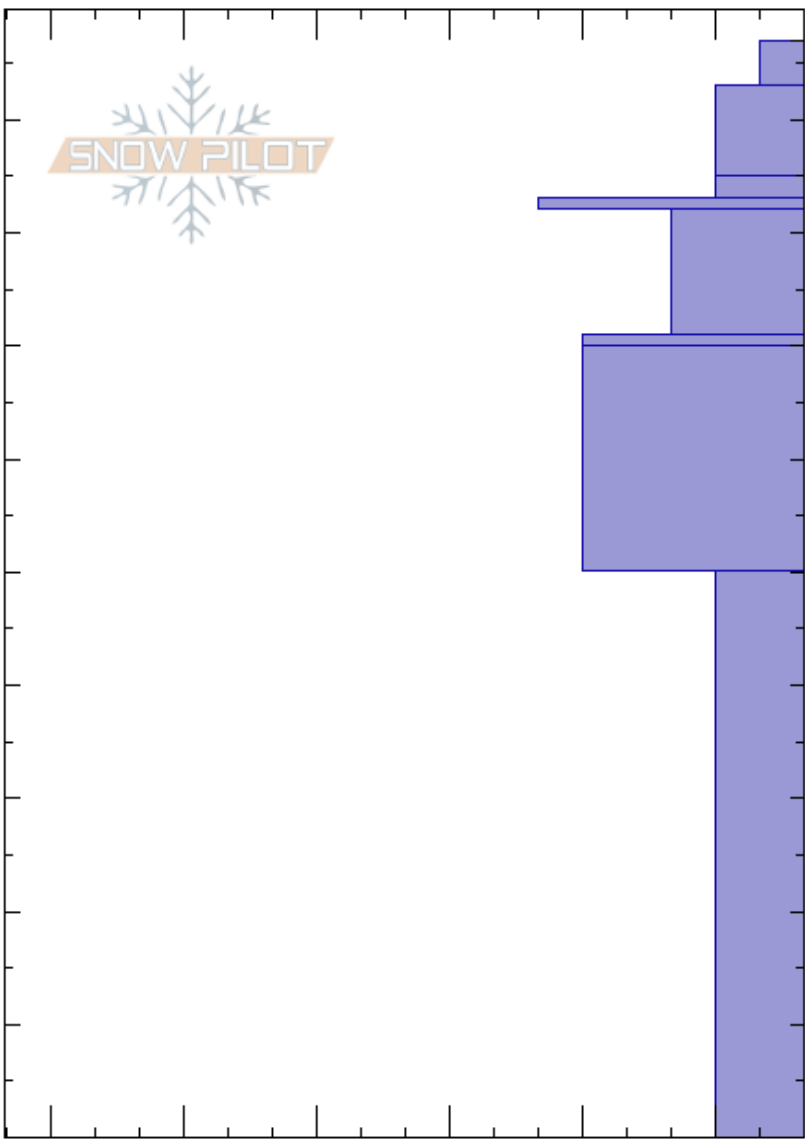

Teepee Basin
 Madison Range-S
 MT
 Elevation: 9000 ft
 Aspect: 120°
 Specifics: We snowmobiled slope

Andrew Schauer
 01/22/2019 - 1:00pm
 Co-ord: 44.91251N, -111.16567W
 Slope Angle: 20°
 Wind Loading: no

Stability: Fair
 Air Temperature: HS:97
 Sky Cover: SCT
 Precipitation: NO
 Wind: Calm
 PF:80
 50-0cm: Problematic layer

Elevation (ft)	Crystal		Moisture	ρ kg/m ³	Stability tests & Layer comments
	Form	Size			
97	+				
90	+				
88	* (Δ)				
85	⊙				
80	+ (∕)				
75	⊙				
70	⊙				
60	•				
50					← PST20/100 (End) @50cm
30					← ECTP13 @30cm
25	□ (∧)				