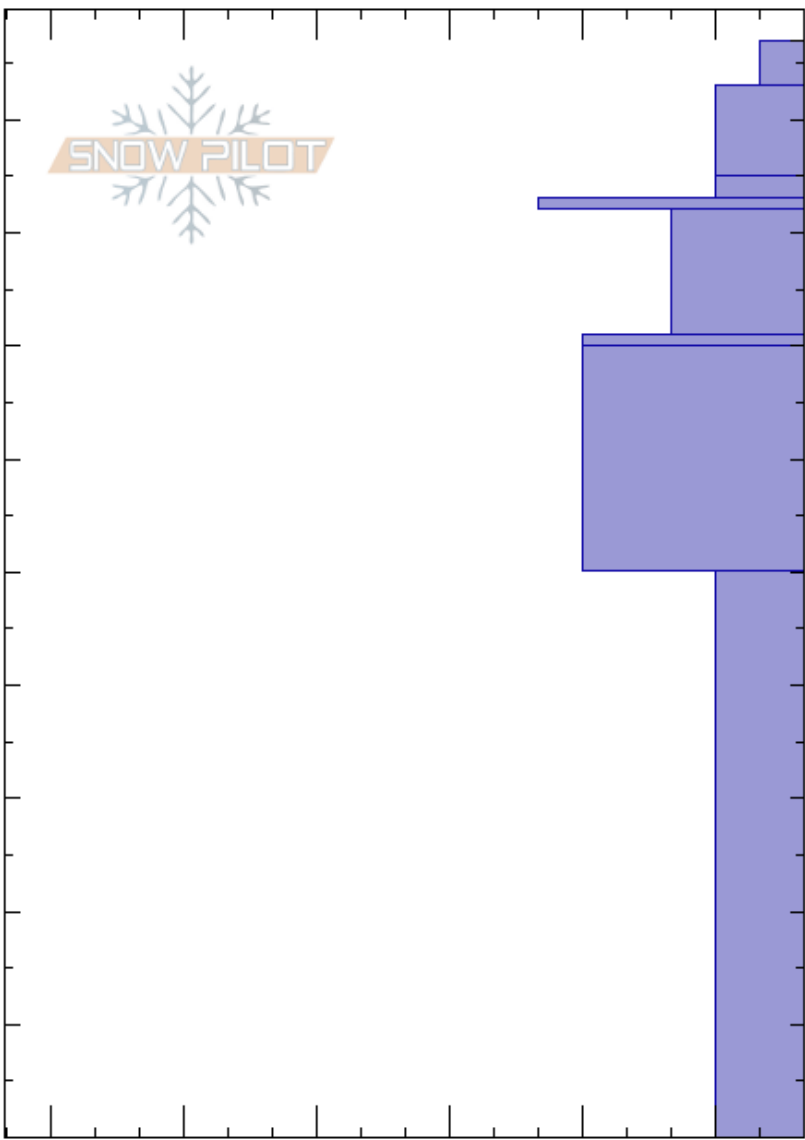

Teepee Basin  
 Madison Range-S  
 MT  
 Elevation: 9000 ft  
 Aspect: 120°  
 Specifics: We snowmobiled slope

Andrew Schauer  
 01/22/2019 - 1:00pm  
 Co-ord: 44.91251N, -111.16567W  
 Slope Angle: 20°  
 Wind Loading: no

Stability: Fair  
 Air Temperature: HS:97  
 Sky Cover: SCT  
 Precipitation: NO  
 Wind: Calm  
 PF:80  
 50-0cm: Problematic layer

Elevation (ft)	Crystal		Moisture	$\rho$ kg/m <sup>3</sup>	Stability tests & Layer comments
	Form	Size			
97	+				
90	+				
85	* (Δ)				
80	⊙				
75	+ (∕)				
70	⊙				
60	•				
50					← PST20/100 (End) @50cm
30					← ECTP13 @30cm
25	□ (∧)				