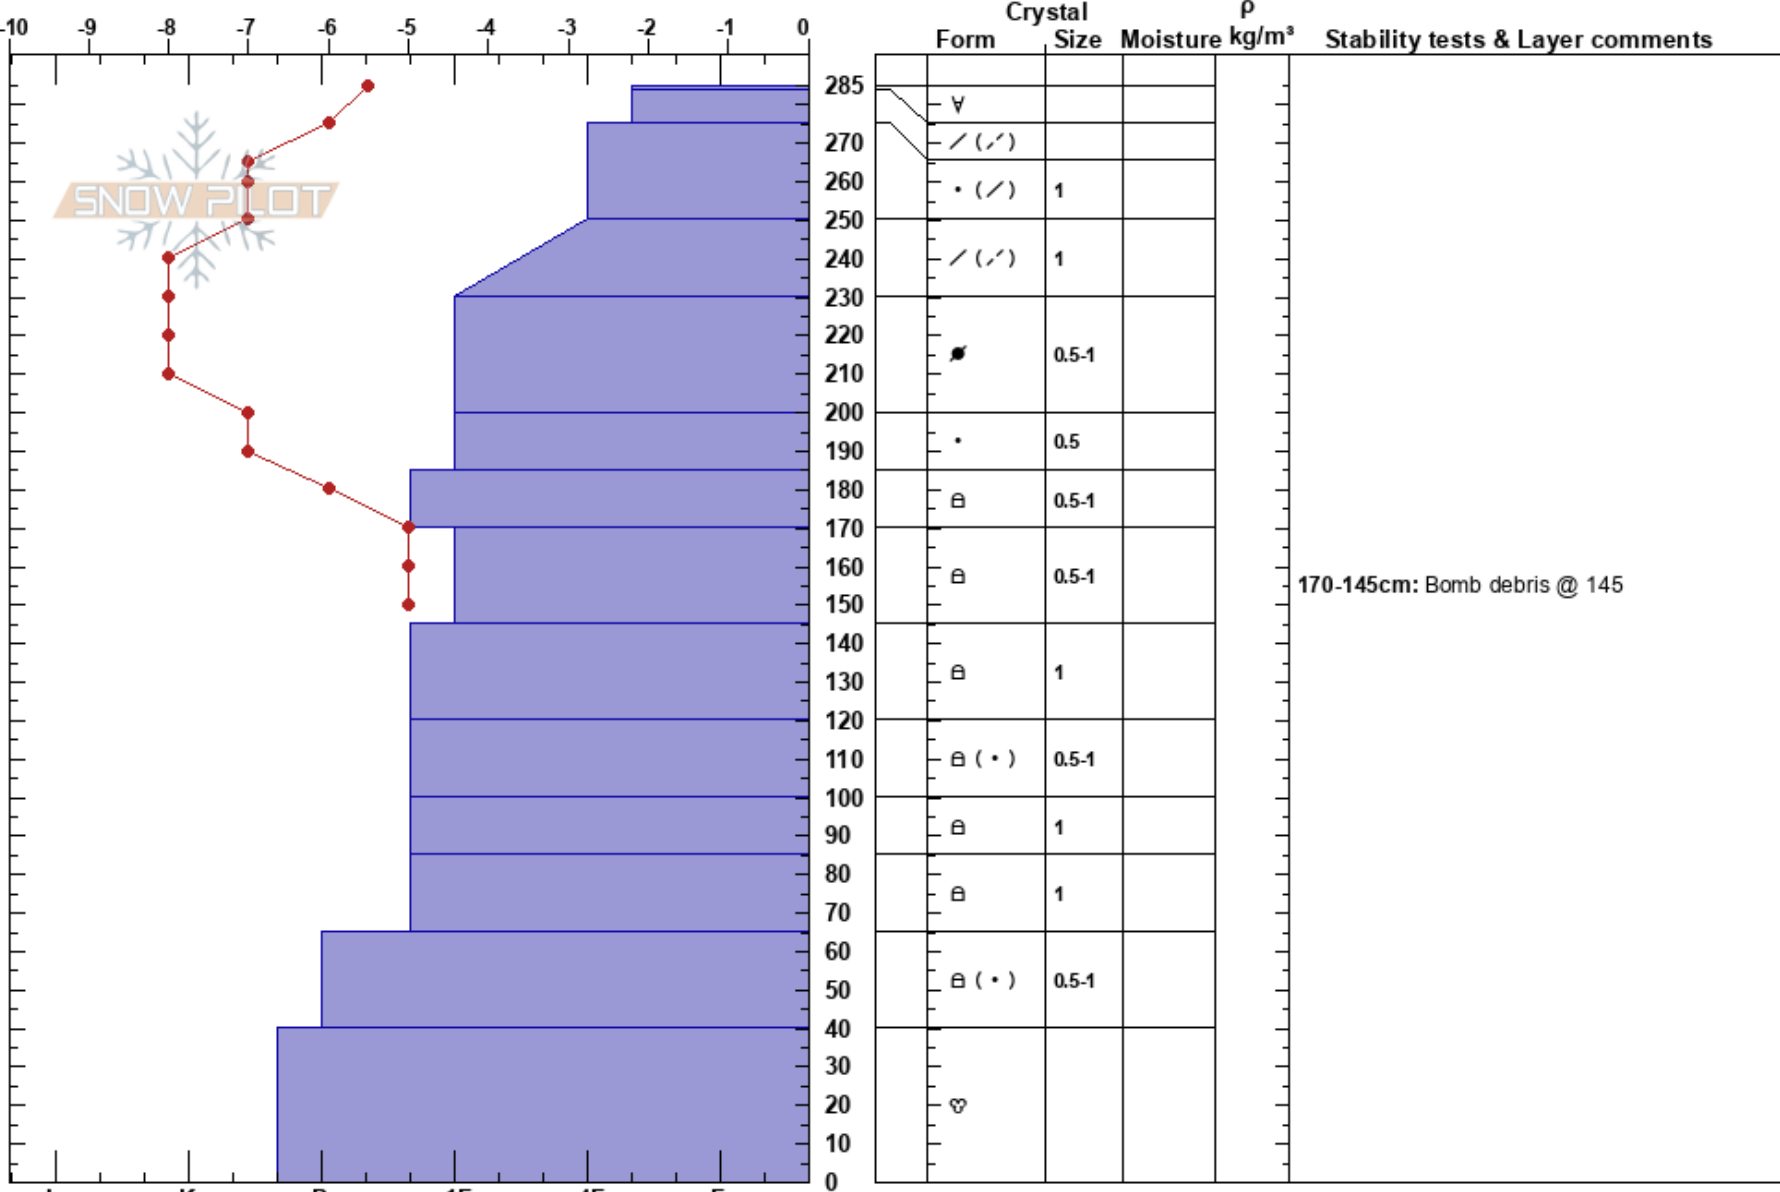

The Bane  
Teton Range  
WY  
Elevation: 9200 ft  
Aspect: 35°

Jackson Knoll  
01/19/2019 - 2:00pm  
Co-ord: 43.77727N, -110.92899W  
Slope Angle: 33°  
Wind Loading: no

Stability:  
Air Temperature:  
Sky Cover: OVC  
Precipitation: S-1  
Wind: W Calm

HS:285  
Layer Notes:  
170-145cm: Bomb debris @ 145

Specifics: Pit dug in a Ski Area; Ski tracks on slope; We skied slope

Notes: Dug this pit in a relatively deep part of the Bane, between the Bane and Shadow Bane proper. Looks very stable in this zone.