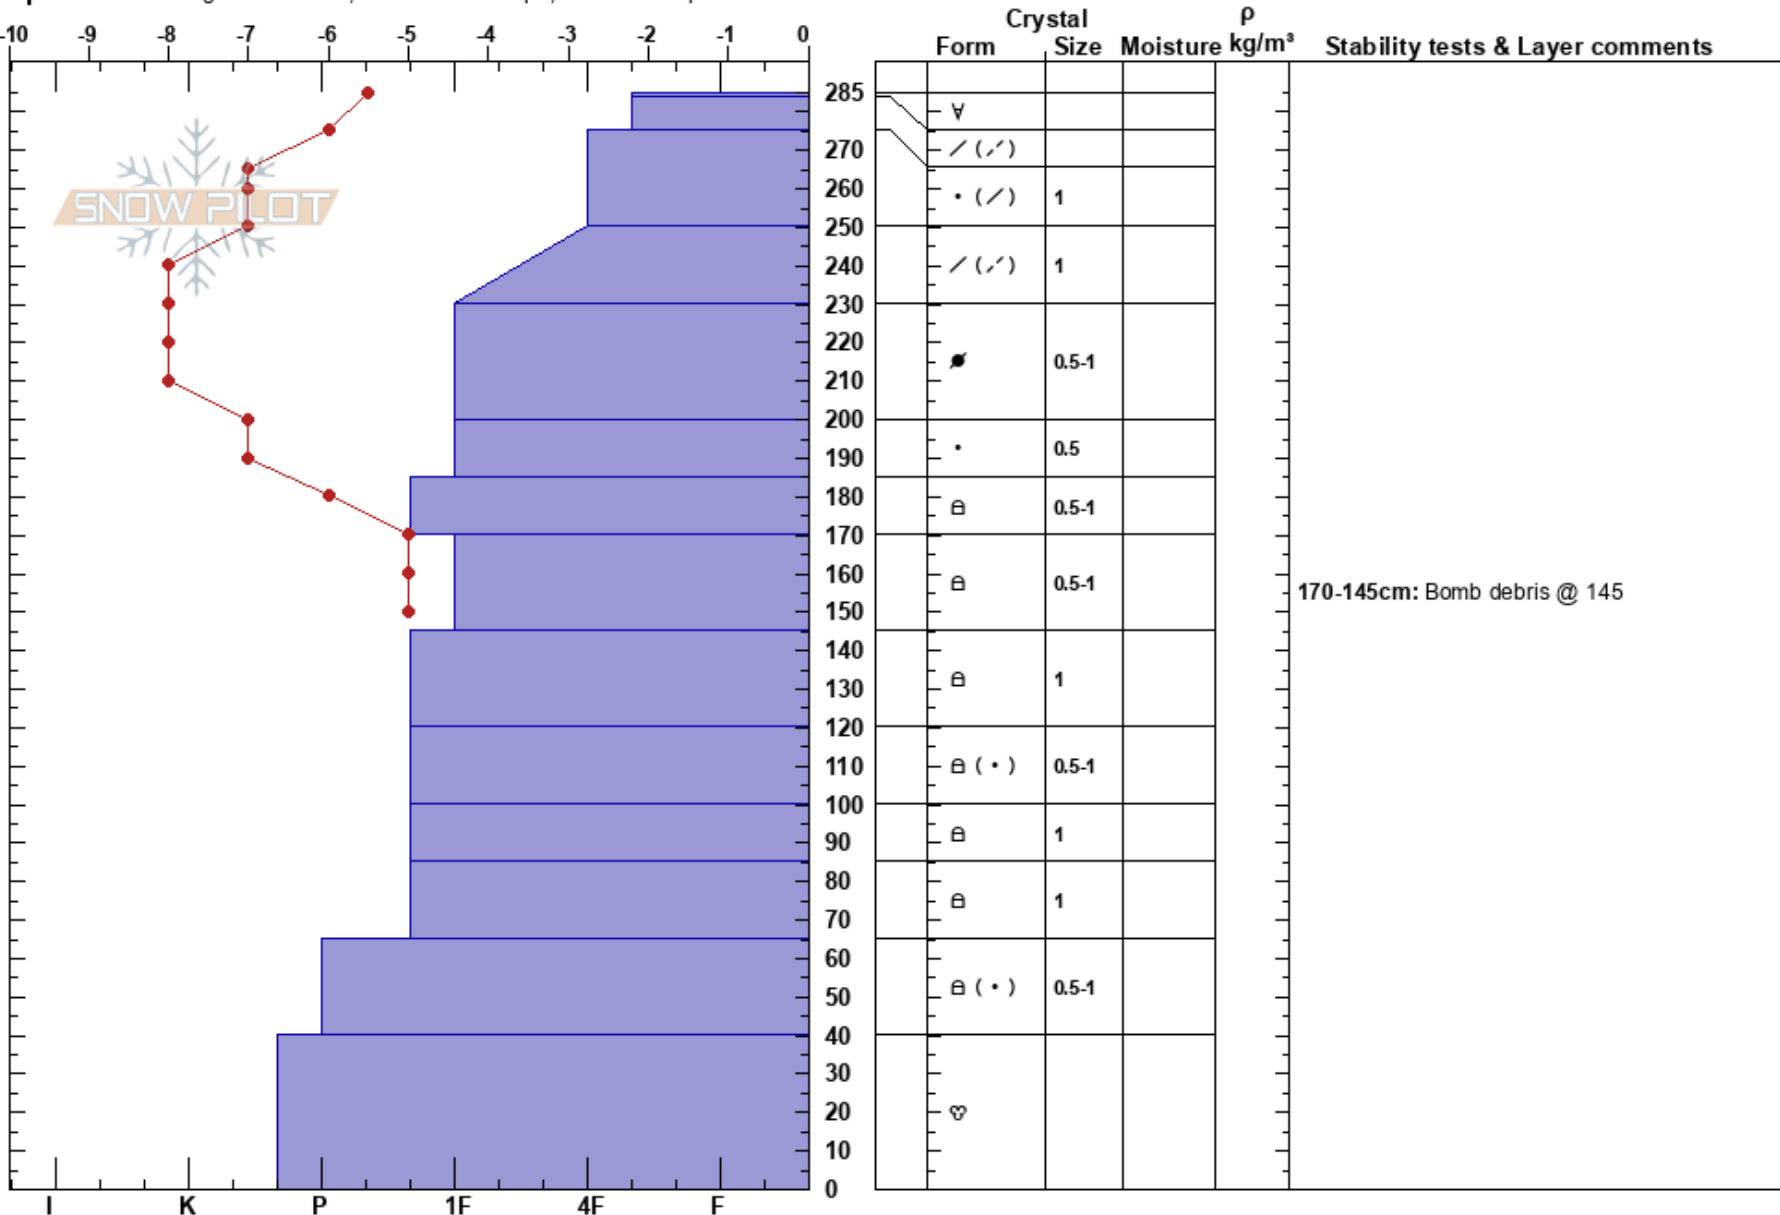

The Bane
Teton Range
WY
Elevation: 9200 ft
Aspect: 35°

Jackson Knoll
01/19/2019 - 2:00pm
Co-ord: 43.77727N, -110.92899W
Slope Angle: 33°
Wind Loading: no

Stability:
Air Temperature:
Sky Cover: OVC
Precipitation: S-1
Wind: W Calm

HS:285
Layer Notes:
170-145cm: Bomb debris @ 145

Specifics: Pit dug in a Ski Area; Ski tracks on slope; We skied slope

Notes: Dug this pit in a relatively deep part of the Bane, between the Bane and Shadow Bane proper. Looks very stable in this zone.