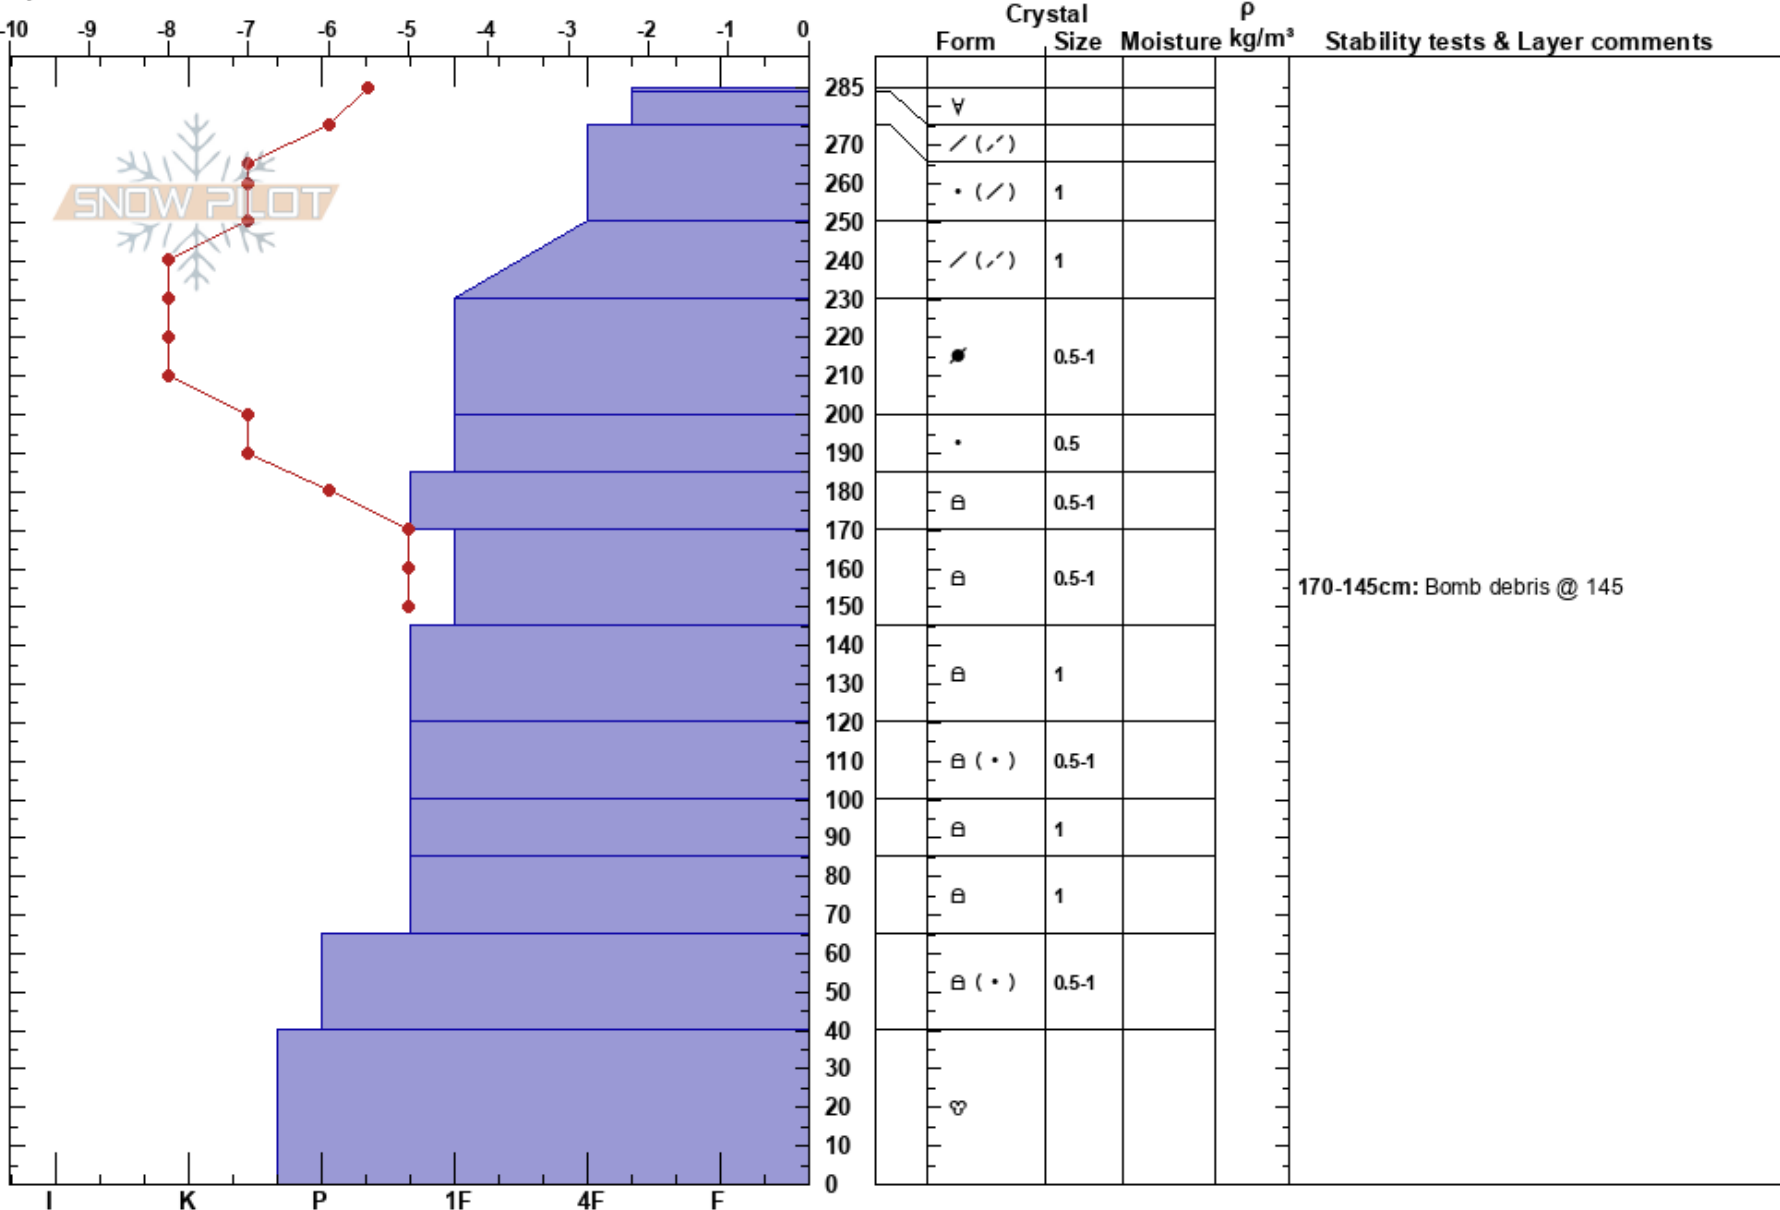

The Bane
Teton Range
WY
Elevation: 9200 ft
Aspect: 35°

Jackson Knoll
01/19/2019 - 2:00pm
Co-ord: 43.77727N, -110.92899W
Slope Angle: 33°
Wind Loading: no

Stability:
Air Temperature:
Sky Cover: OVC
Precipitation: S-1
Wind: W Calm

HS:285
Layer Notes:
170-145cm: Bomb debris @ 145

Specifics: Pit dug in a Ski Area; Ski tracks on slope; We skied slope

Notes: Dug this pit in a relatively deep part of the Bane, between the Bane and Shadow Bane proper. Looks very stable in this zone.