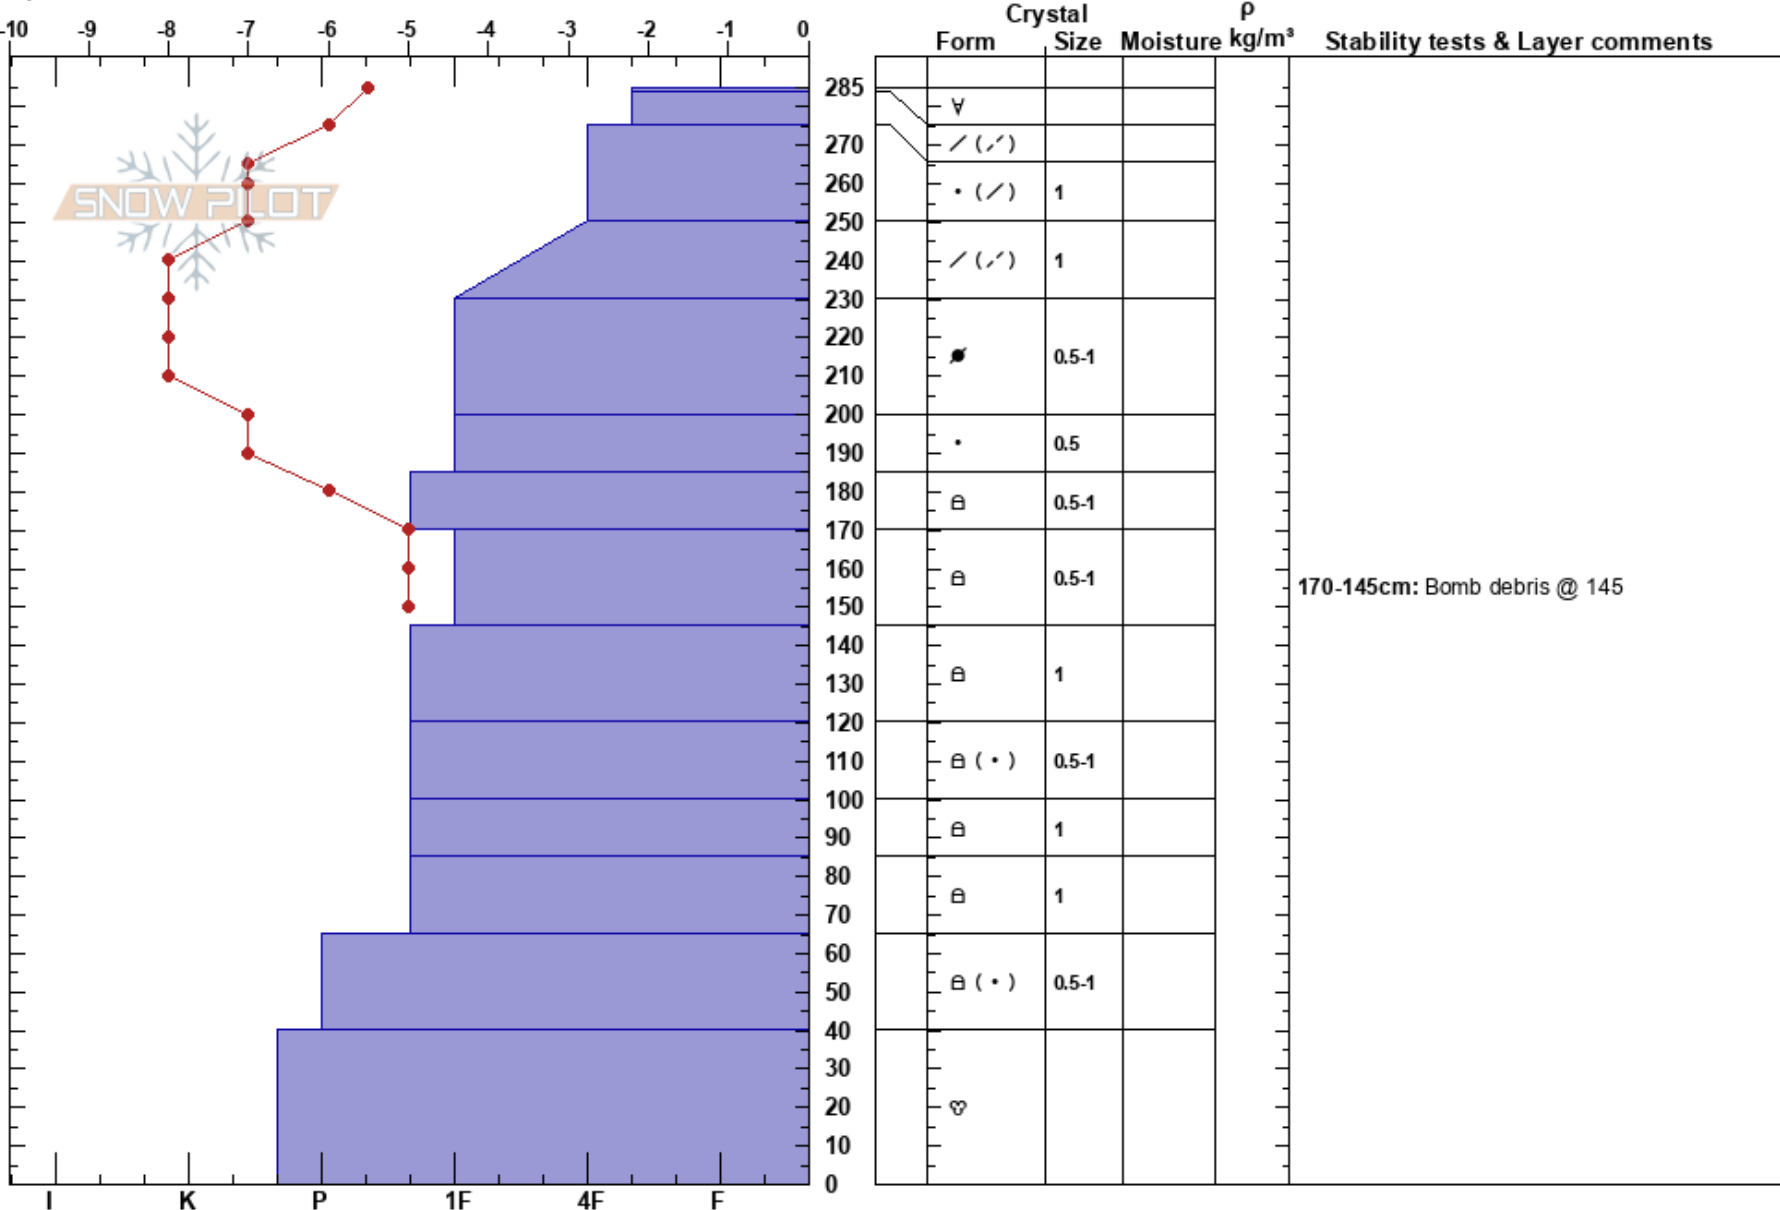

The Bane  
Teton Range  
WY  
Elevation: 9200 ft  
Aspect: 35°

Jackson Knoll  
01/19/2019 - 2:00pm  
Co-ord: 43.77727N, -110.92899W  
Slope Angle: 33°  
Wind Loading: no

Stability:  
Air Temperature:  
Sky Cover: OVC  
Precipitation: S-1  
Wind: W Calm

HS:285  
Layer Notes:  
170-145cm: Bomb debris @ 145

Specifics: Pit dug in a Ski Area; Ski tracks on slope; We skied slope

Notes: Dug this pit in a relatively deep part of the Bane, between the Bane and Shadow Bane proper. Looks very stable in this zone.