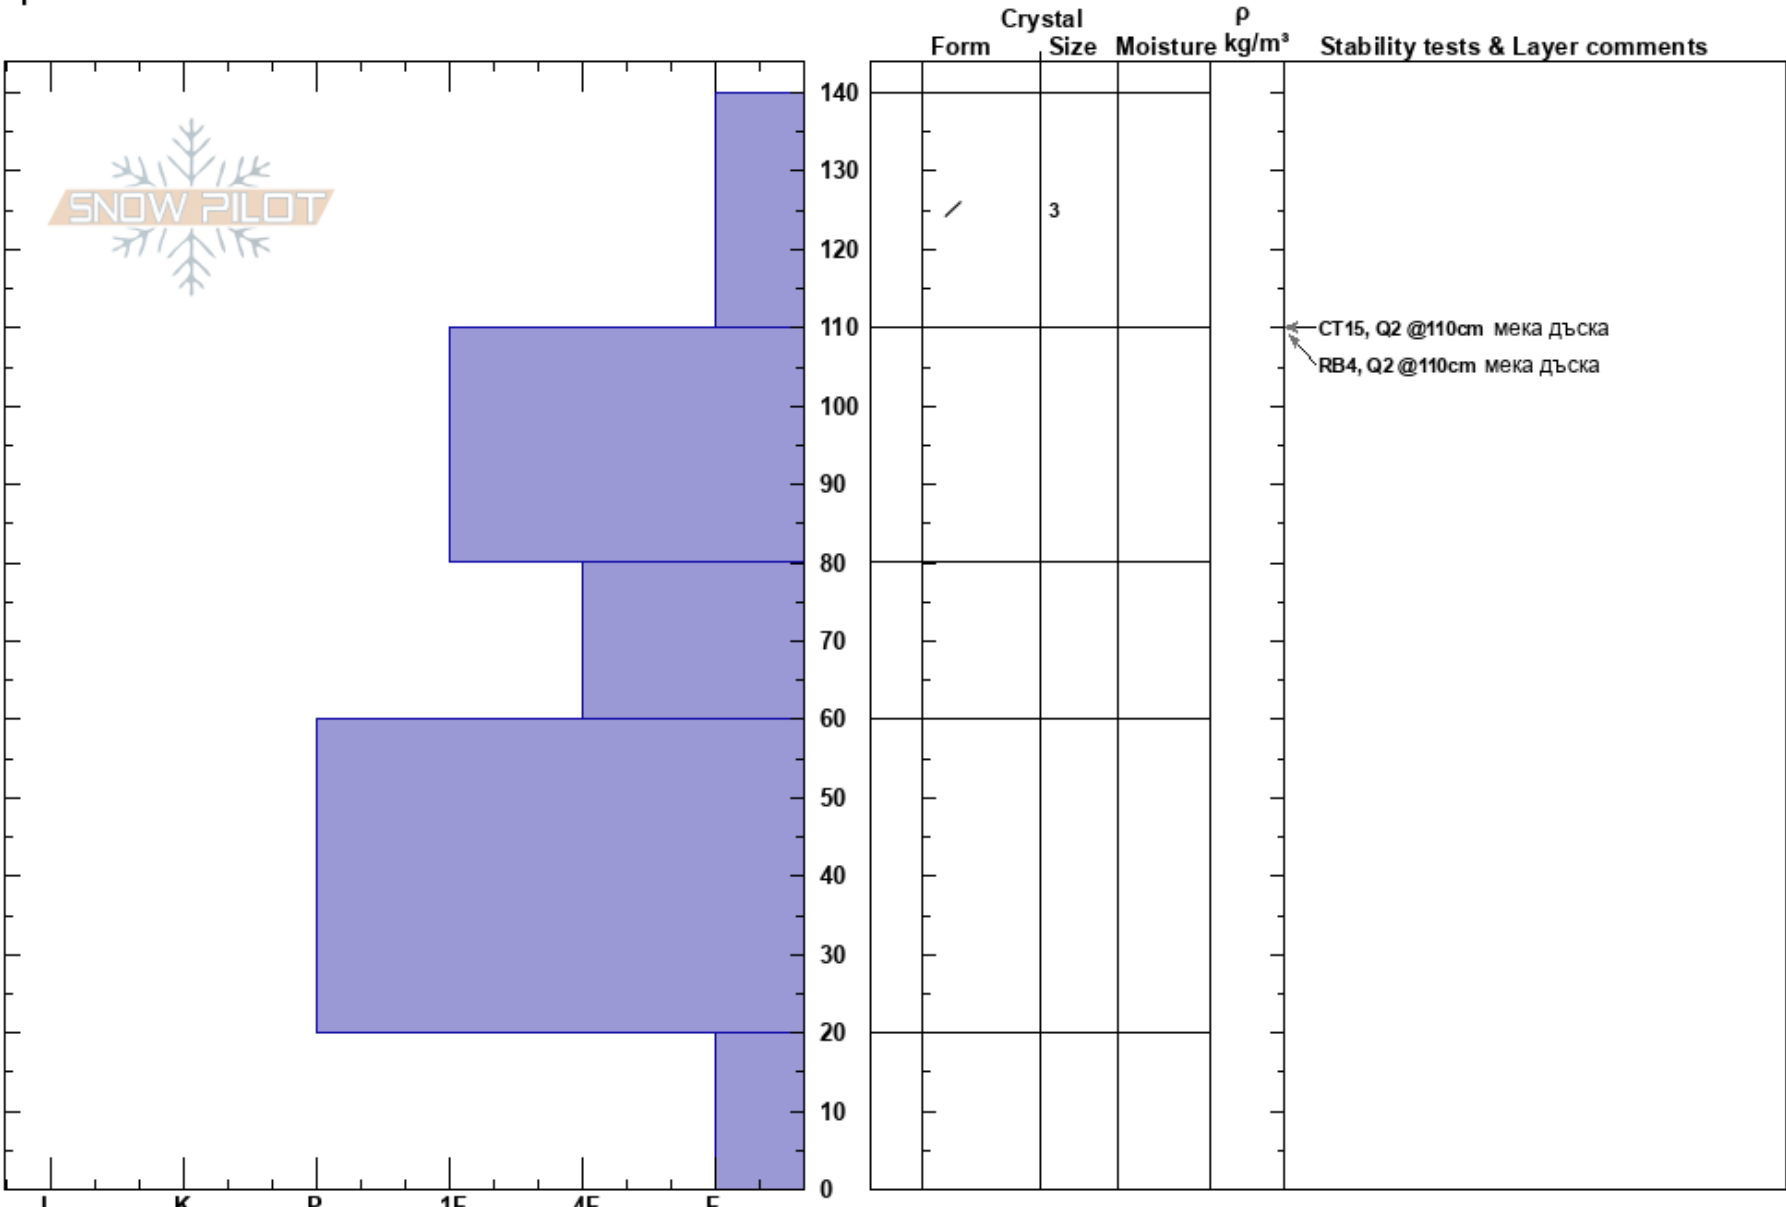

2-ра тераса E

Dimitar Berov

Stability:

HS:140

Layer Notes:

20/01/2019 - 11:00

Air Temperature: -5°C

140-110cm:Problematic layer

Co-ord: 42.17847N, 23.37208E

Sky Cover: OVC

Bulgaria

Slope Angle: 40°

Precipitation: S2

Elevation: 2250 m

Wind Loading: yes

Wind: NW Moderate

Aspect: E

Specifics:

Notes: Мартин Неделчев, БАССЕС лавинен курс, 19-20.01.2019