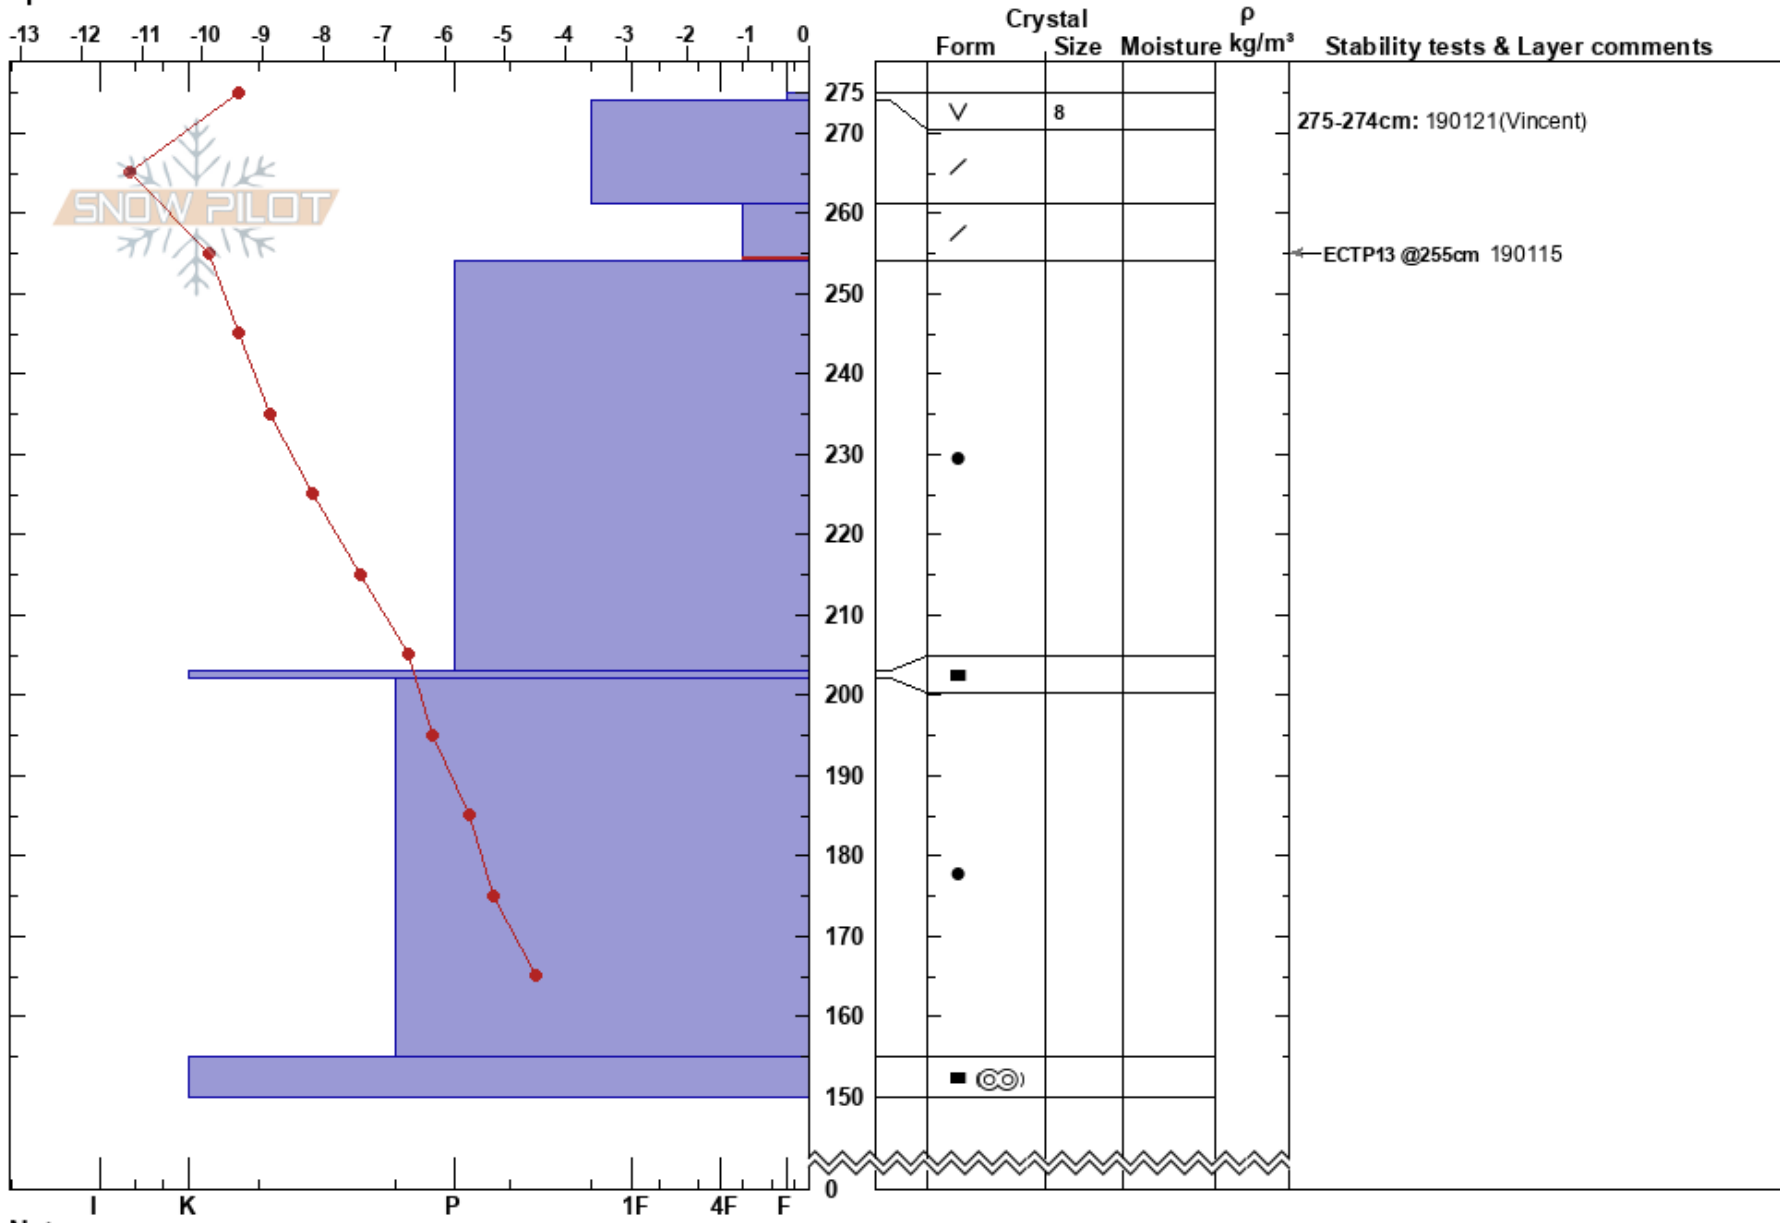

Lill Skarven Alp
 Funäsfjällen
 Sweden
 Elevation: 1120 m
 Aspect: SE
 Specifics:

John Wilcoxon
 22/01/2019 - 10:30
 Co-ord: 62.57247N, 12.36701E
 Slope Angle: 26°
 Wind Loading: previous

Stability: **HS:275**
 Air Temperature: -8.7°C PF:20
 Sky Cover: CLR
 Precipitation: NO
 Wind: S Calm

Layer Notes:
 275-274cm: 190121(Vincent)
 261-254cm: Problematic layer

Notes: