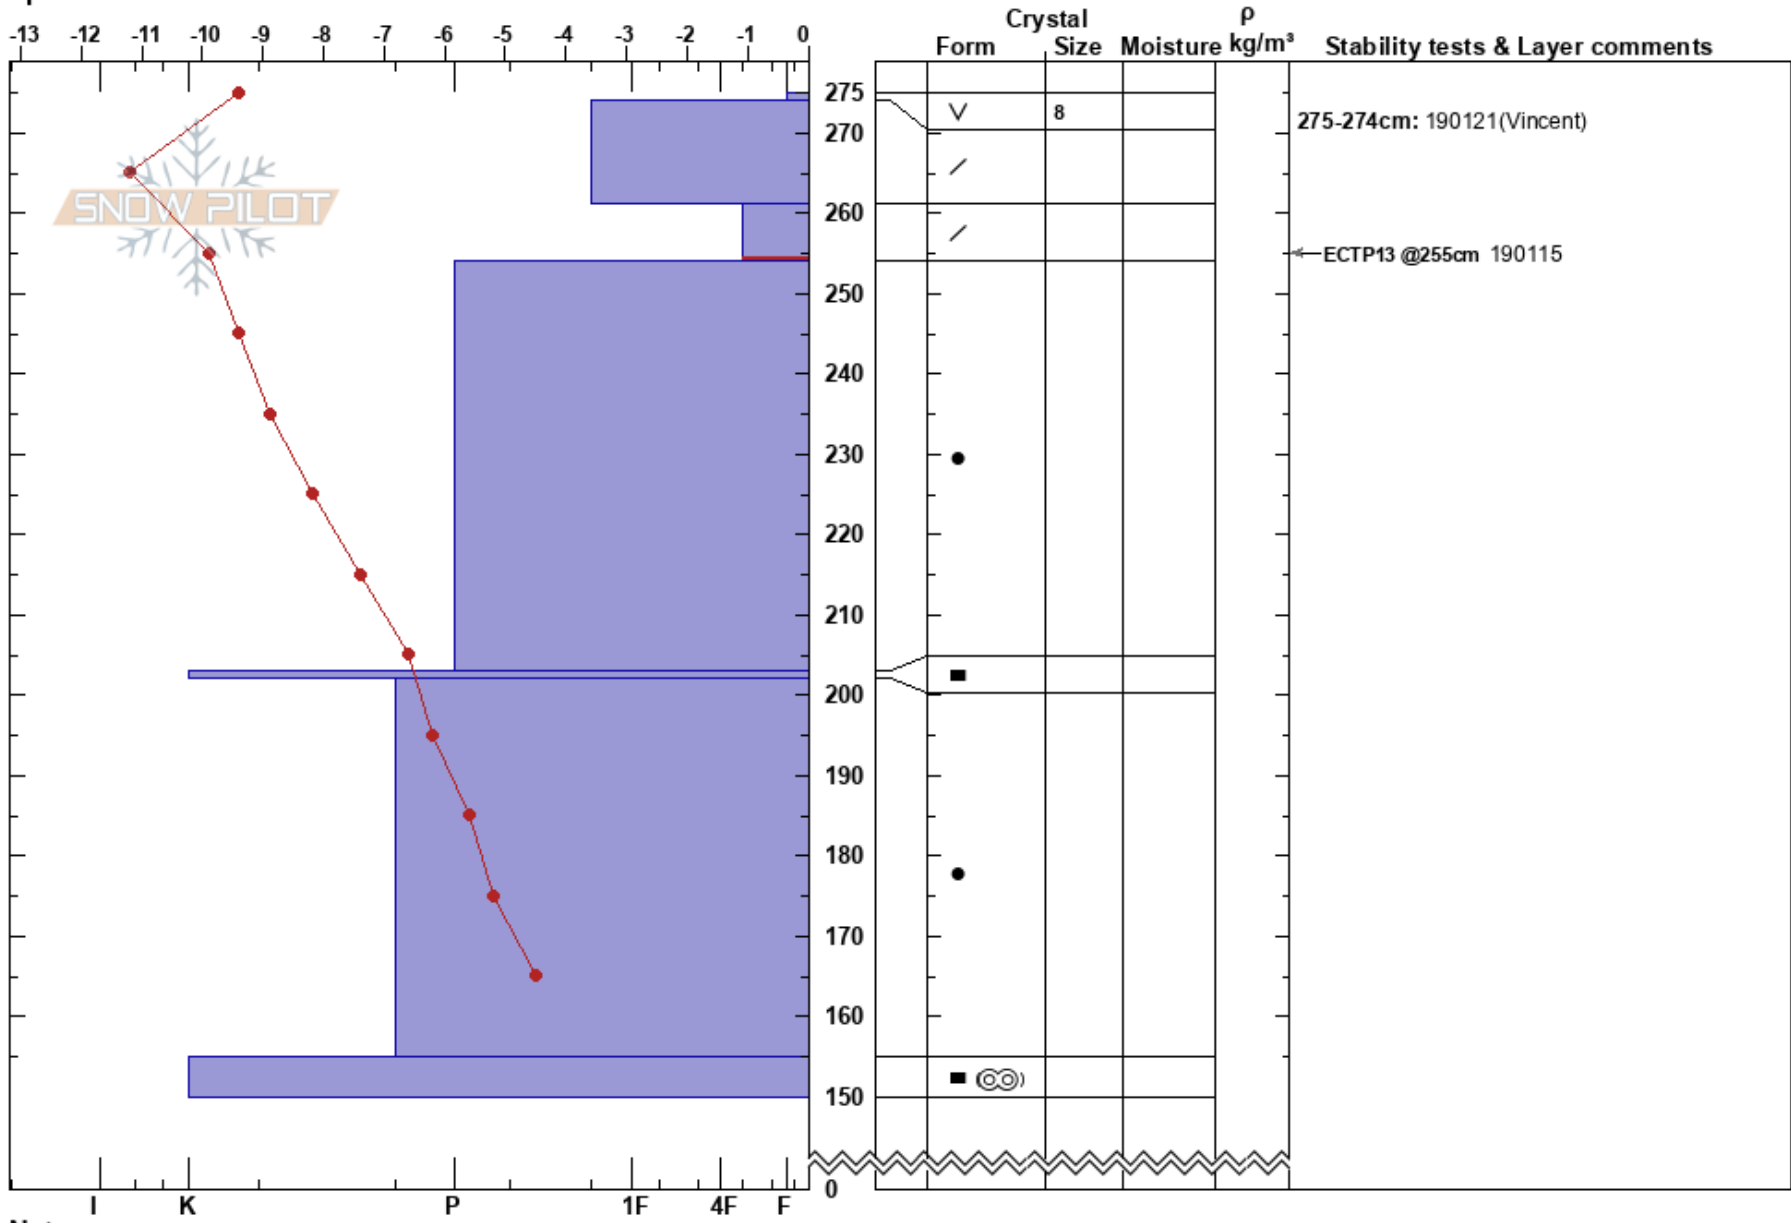

Lill Skarven Alp
 Funäsfjällen
 Sweden
Elevation: 1120 m
Aspect: SE
Specifics:

John Wilcoxon
 22/01/2019 - 10:30
Co-ord: 62.57247N, 12.36701E
Slope Angle: 26°
Wind Loading: previous

Stability: **HS:**275 **Layer Notes:**
Air Temperature: -8.7°C **PF:**20 275-274cm: 190121(Vincent)
Sky Cover: CLR 261-254cm: Problematic layer
Precipitation: NO
Wind: S Calm